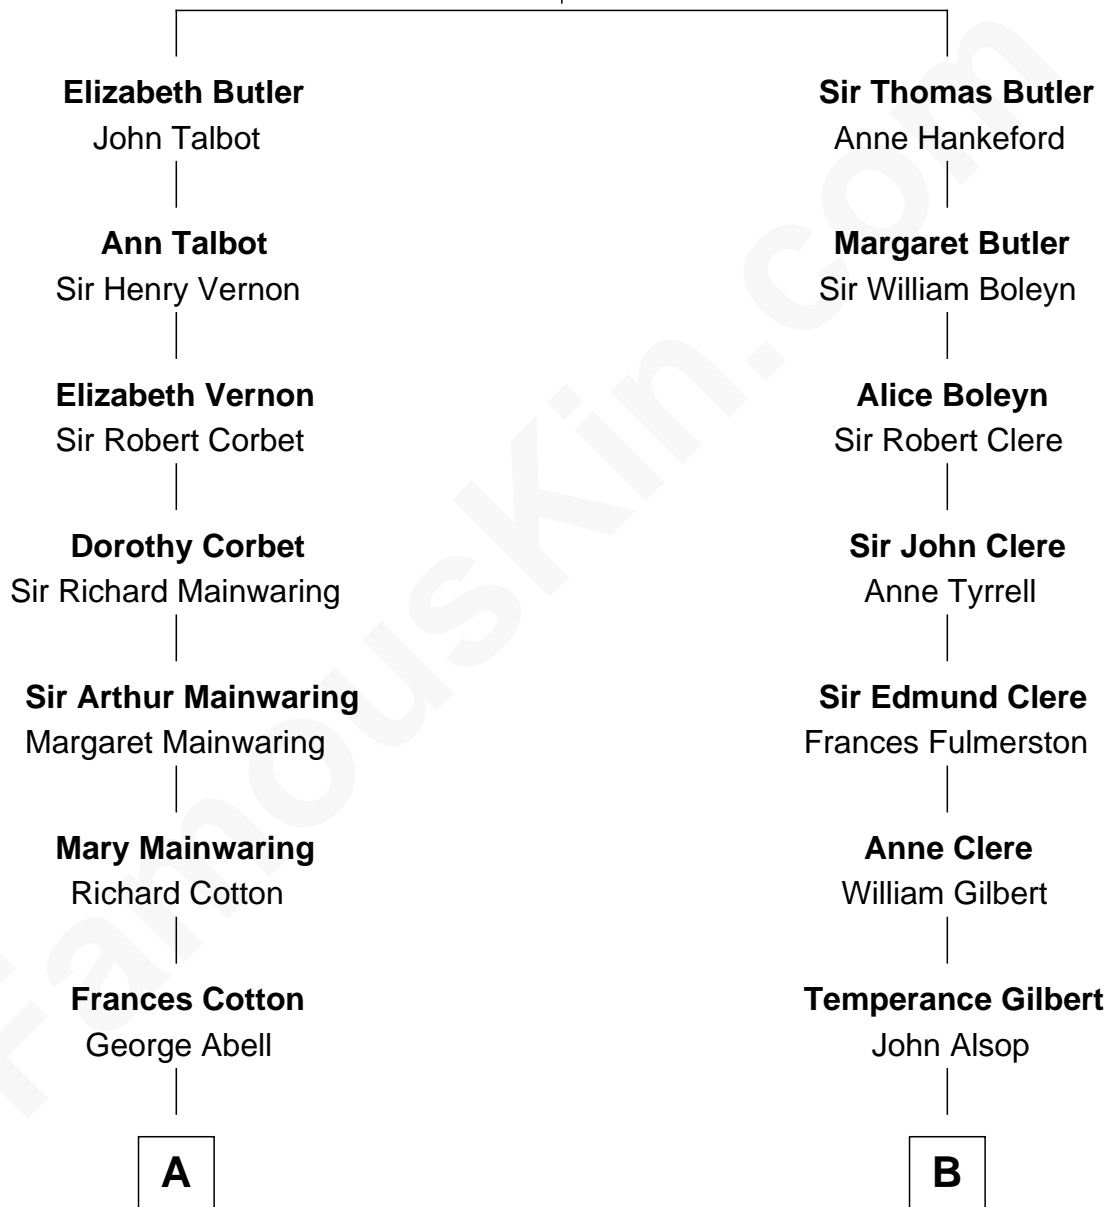

FamousKin.com Relationship Chart of

C. W. Post

Founder of Post Cereals

13th cousin 5 times removed of

Treat Williams

TV & Movie Actor

James Butler
Joan Beauchamp

C

Marian Andrew
Richard Norman Williams

Treat Williams
TV & Movie Actor

FamousKin.com