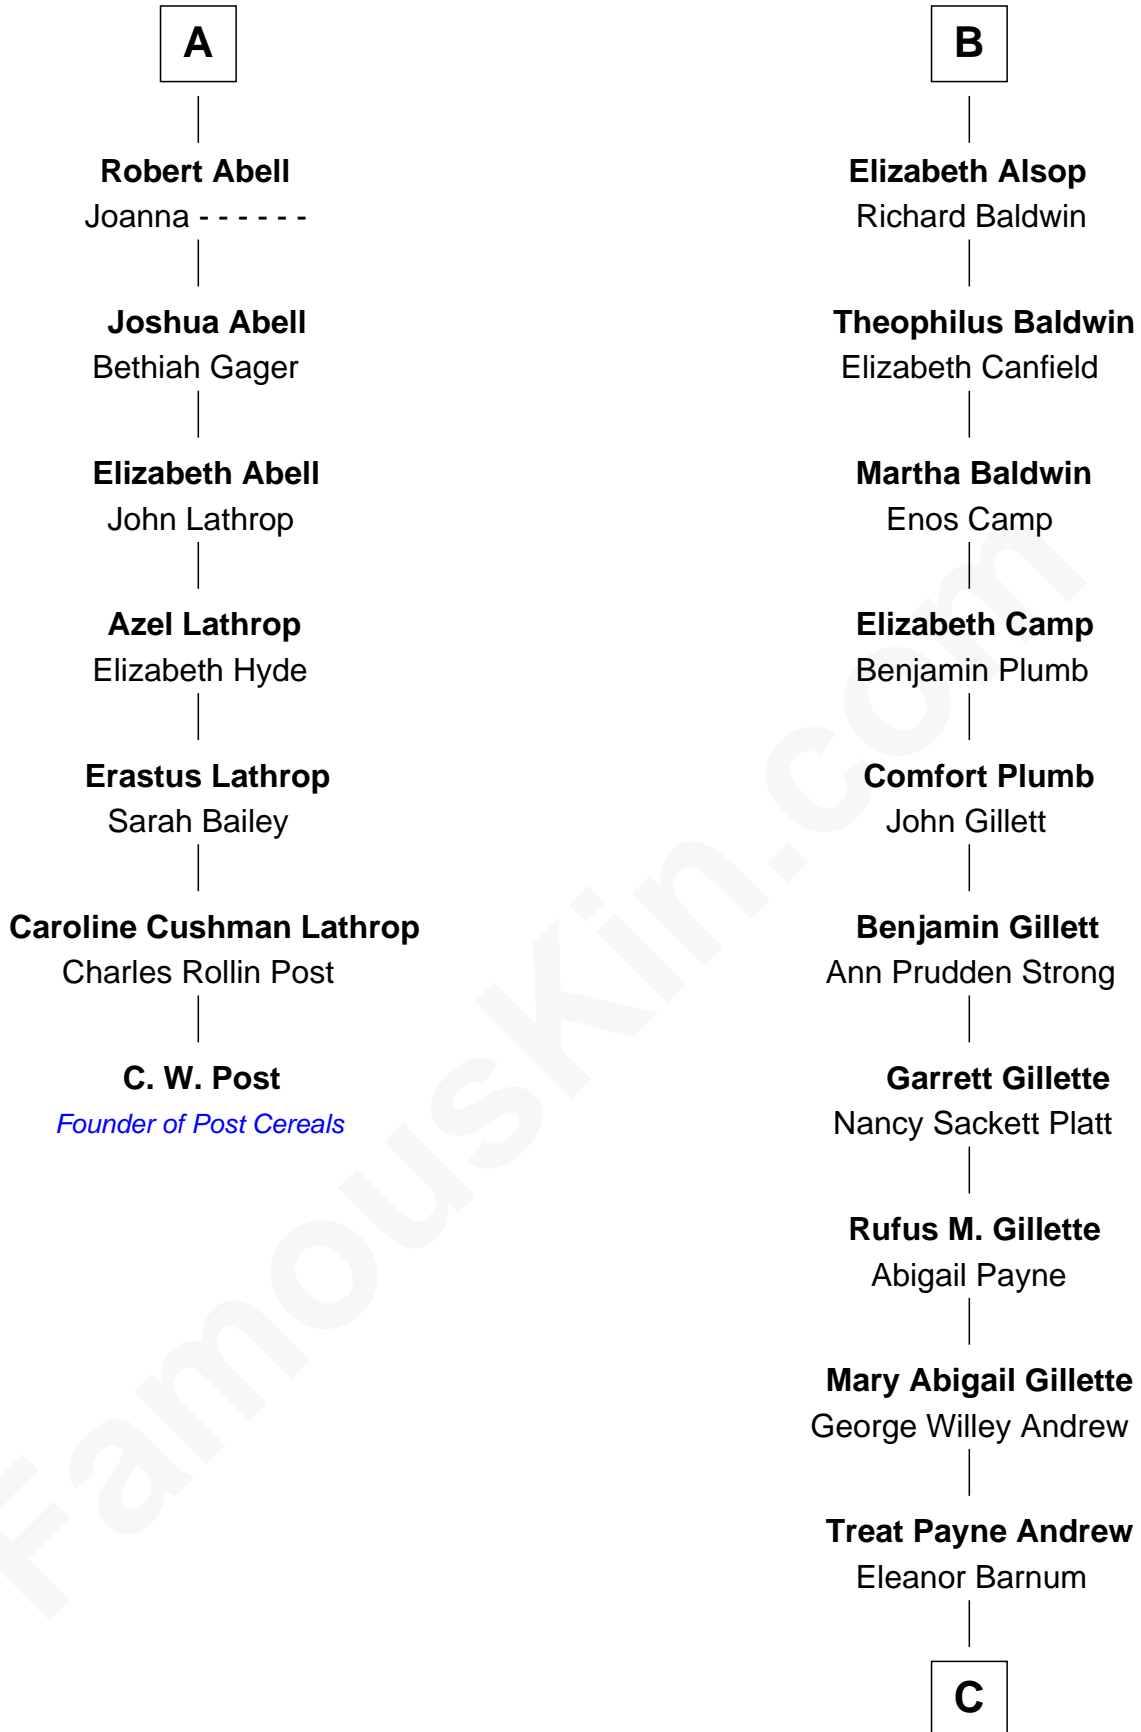

FamousKin.com Relationship Chart of

C. W. Post

Founder of Post Cereals

13th cousin 5 times removed of

Treat Williams

TV & Movie Actor

James Butler
Joan Beauchamp

C

Marian Andrew
Richard Norman Williams

Treat Williams
TV & Movie Actor

FamousKin.com