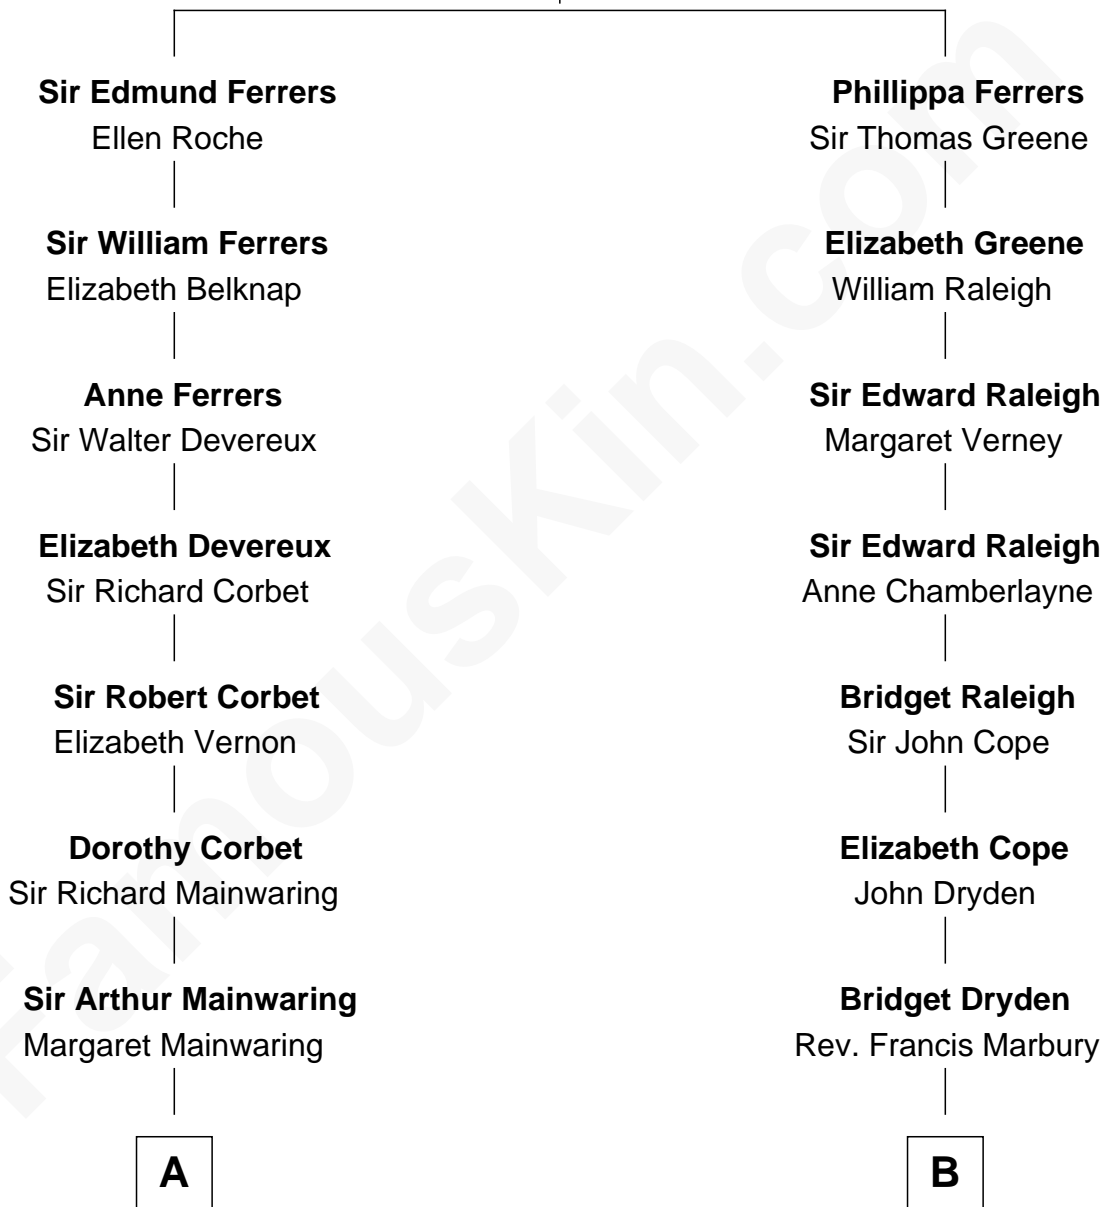

FamousKin.com Relationship Chart of

C. W. Post

Founder of Post Cereals

15th cousin 5 times removed of

Treat Williams

TV & Movie Actor

Robert de Ferrers
Margaret Despencer

C

George Willey Andrew

Mary Abigail Gillette

Treat Payne Andrew

Eleanor Barnum

Marian Andrew

Richard Norman Williams

Treat Williams

TV & Movie Actor