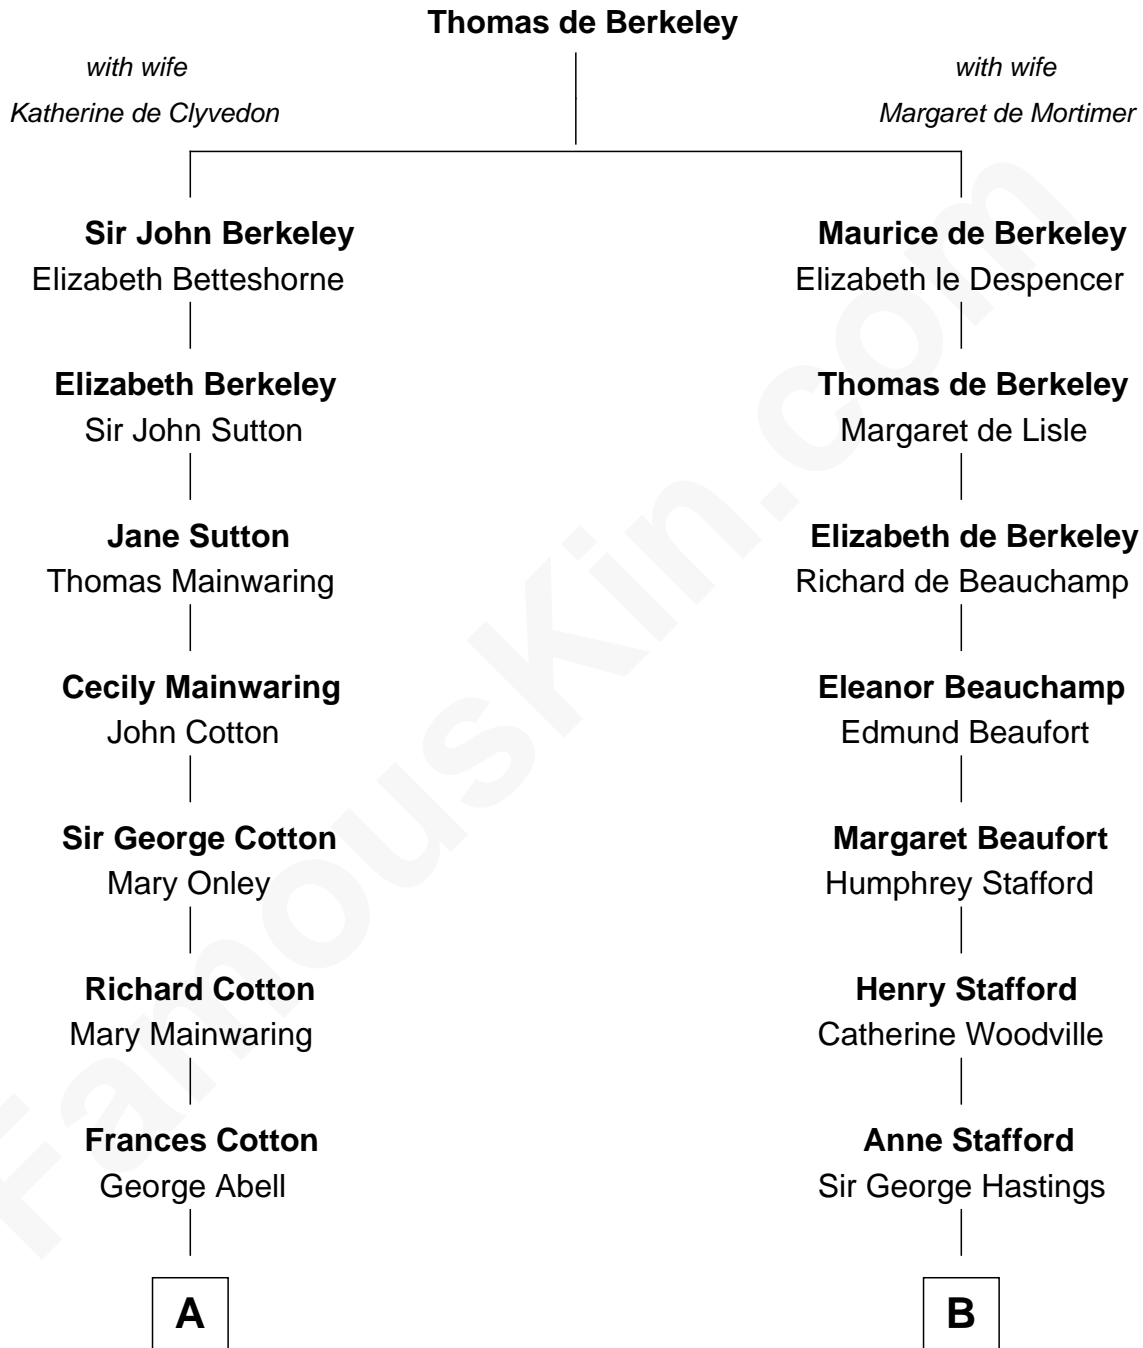

# FamousKin.com Relationship Chart of

**C. W. Post**

*Founder of Post Cereals*

13th cousin 5 times removed of

**E. M. Forster**

*English Novelist*

**C**

**Edward Morgan Llewellyn Forster**

Alice Clara Whichelo

**E. M. Forster**

*English Novelist*

FamousKin.com