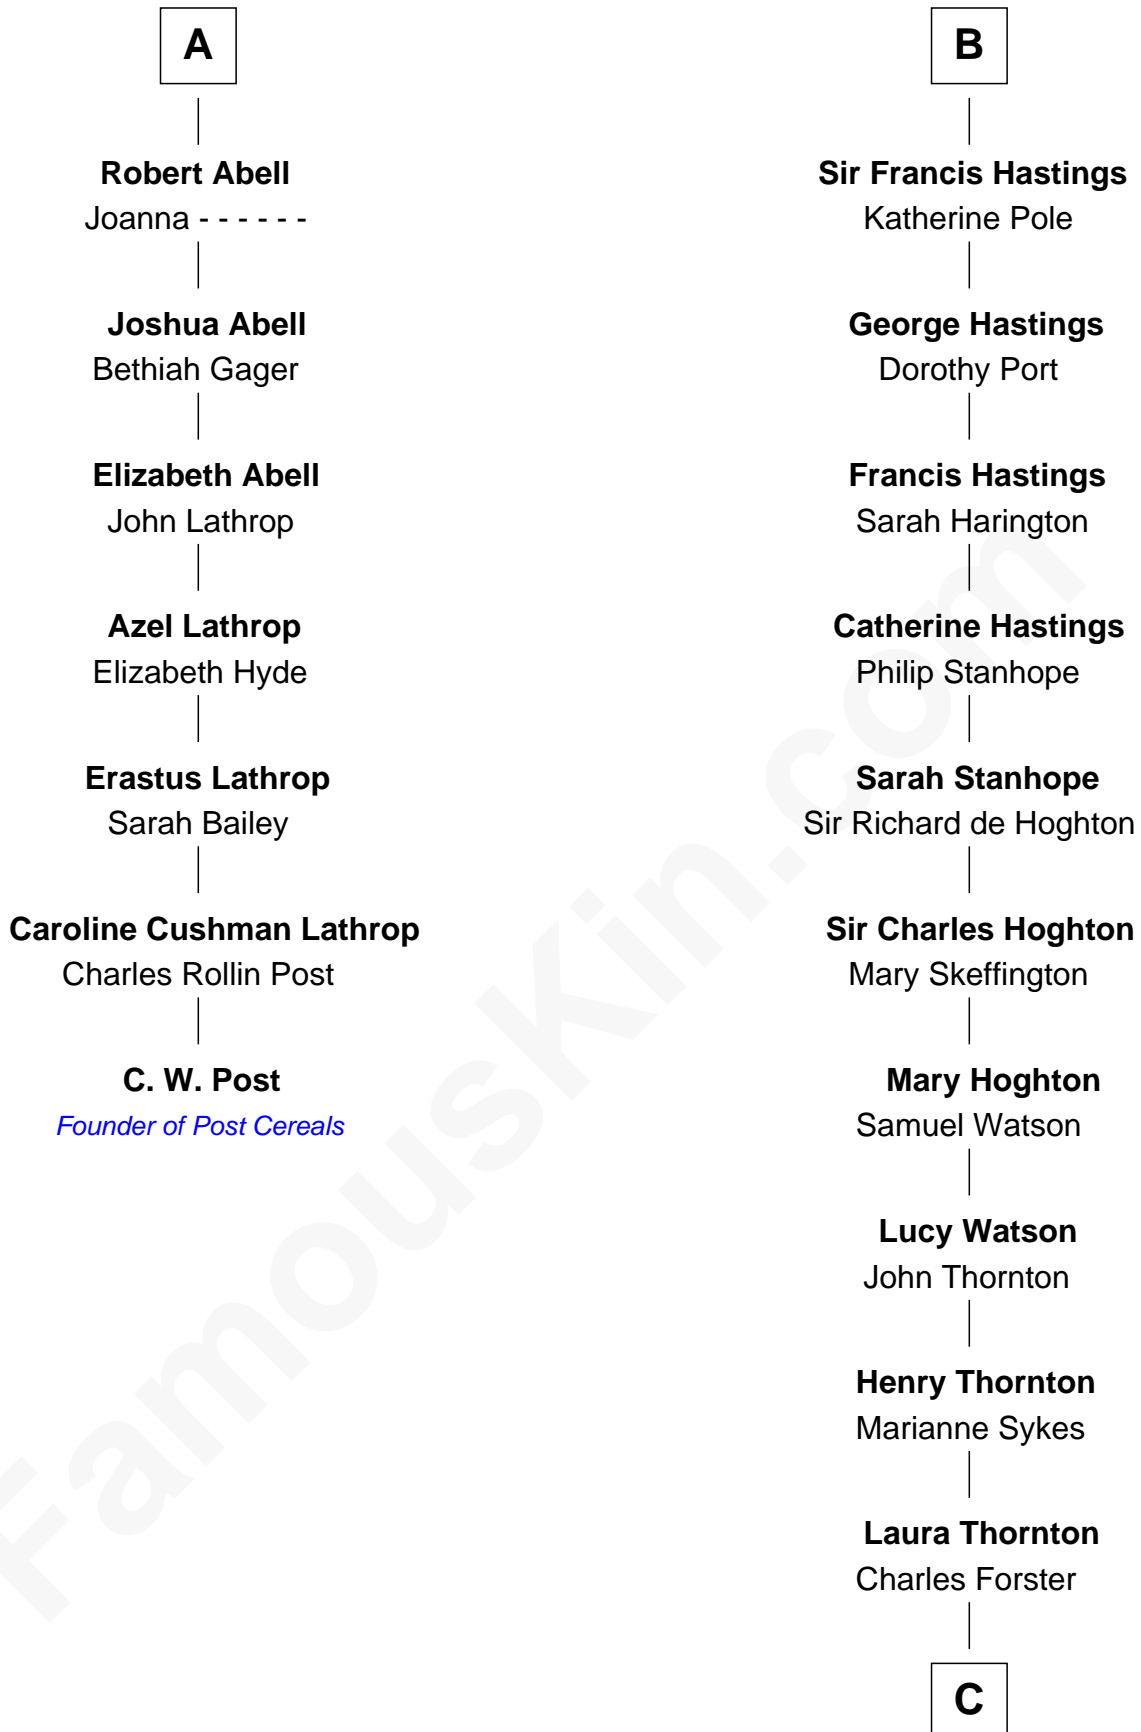

# FamousKin.com Relationship Chart of

**C. W. Post**

*Founder of Post Cereals*

13th cousin 5 times removed of

**E. M. Forster**

*English Novelist*

**C**

**Edward Morgan Llewellyn Forster**

Alice Clara Whichelo

**E. M. Forster**

*English Novelist*

FamousKin.com