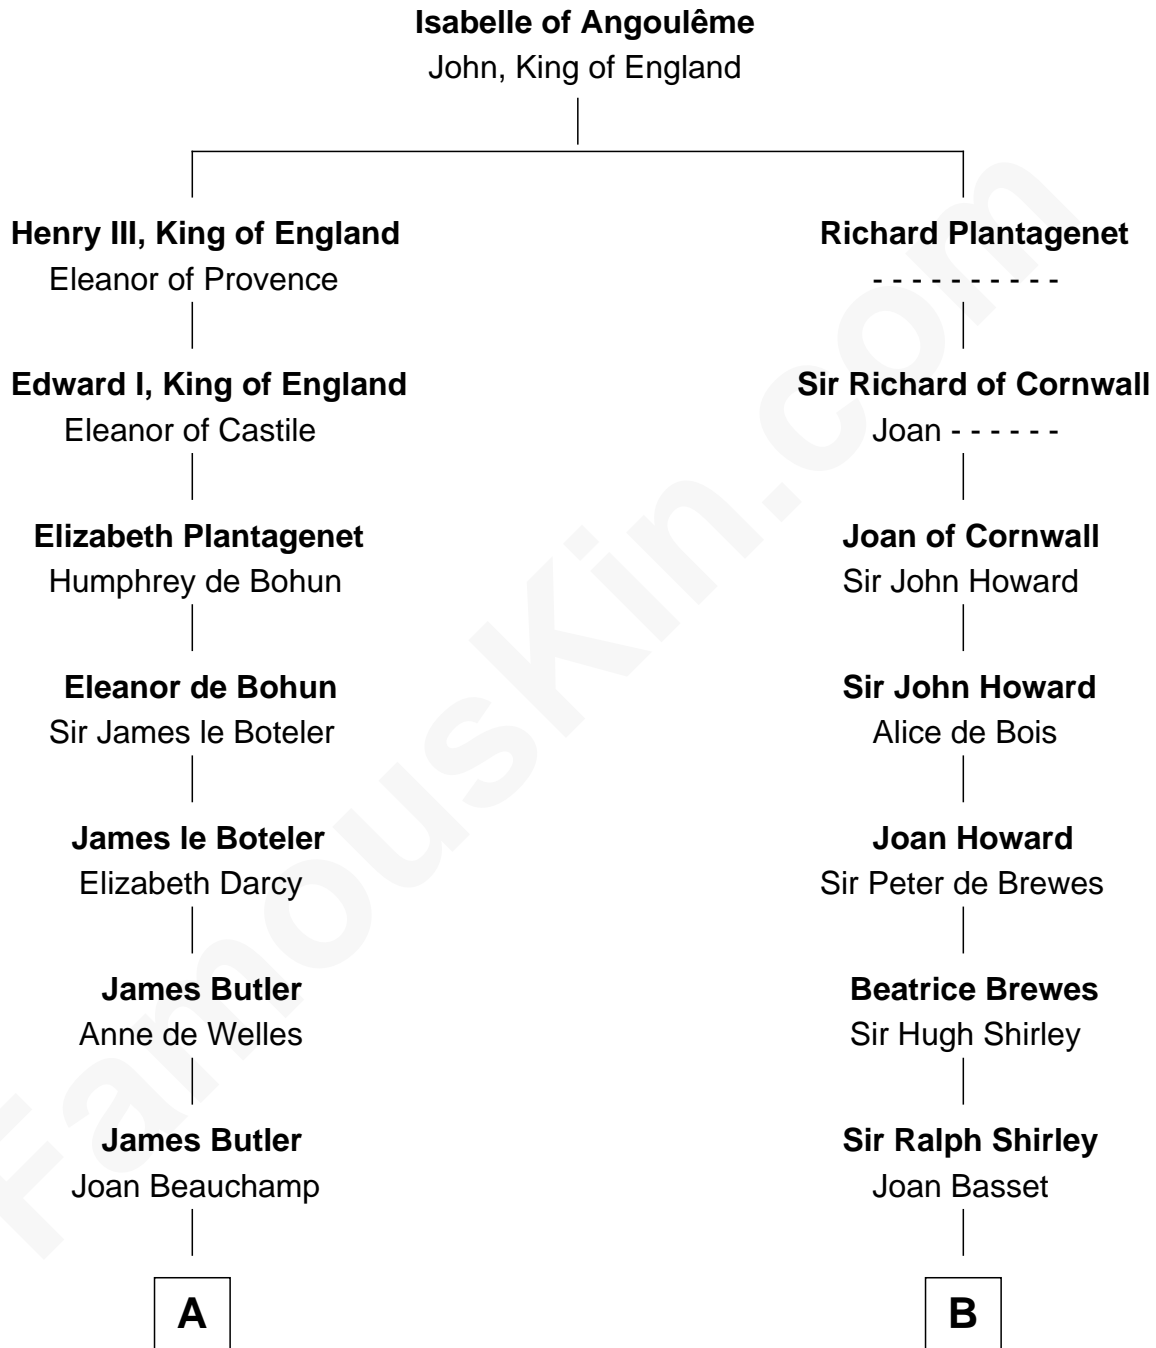

# FamousKin.com Relationship Chart of

**C. W. Post**

*Founder of Post Cereals*

20th cousin of

**Eugene Foss**

*45th Governor of Massachusetts*

**C**

**Azel Lathrop**  
Elizabeth Hyde

**Erastus Lathrop**  
Sarah Bailey

**Caroline Cushman Lathrop**  
Charles Rollin Post

**C. W. Post**  
*Founder of Post Cereals*

**D**

**Susanna Hallett**  
Col. Heman Bangs

**Amanda Bangs**  
Samuel Bartlett Foss

**George Edmund Foss**  
Marcia Cordelia Noble

**Eugene Foss**  
*45th Governor of Massachusetts*