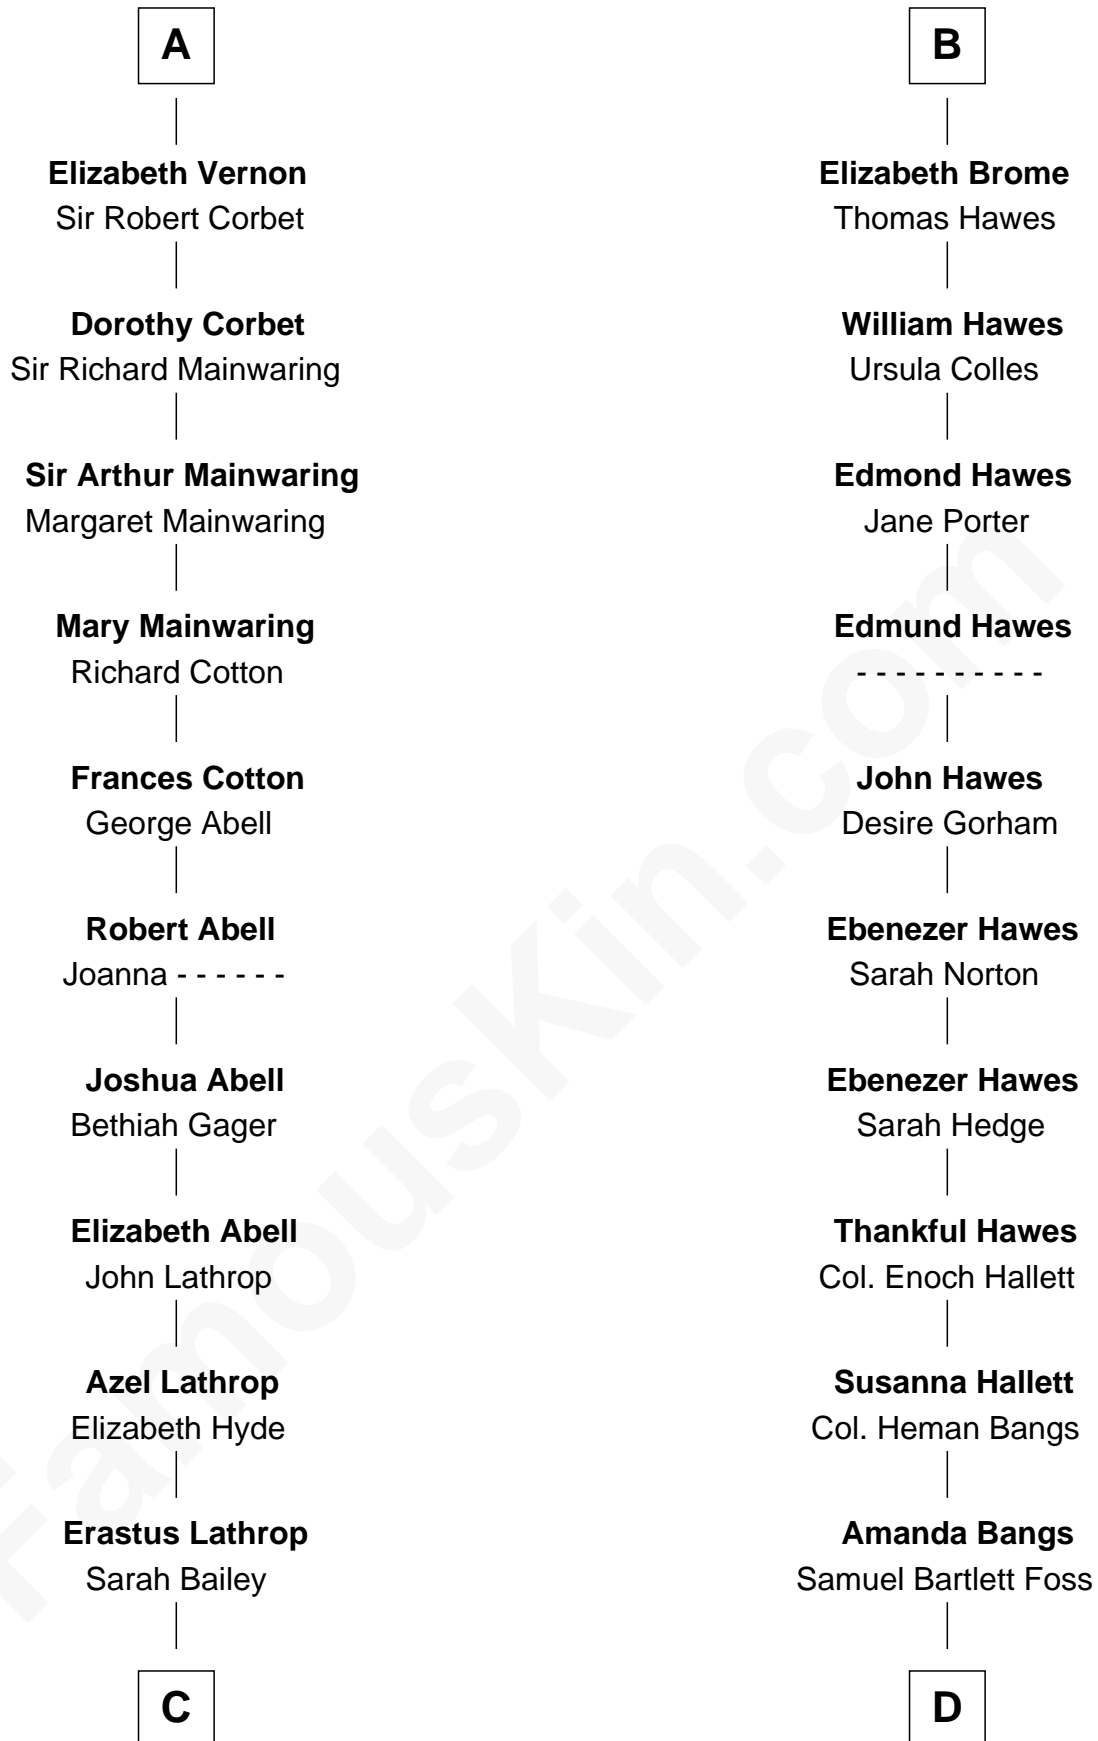

FamousKin.com Relationship Chart of

C. W. Post

Founder of Post Cereals

18th cousin of

Eugene Foss

45th Governor of Massachusetts

Sir Robert de Ros

Isabel de Aubeney

C

Caroline Cushman Lathrop

Charles Rollin Post

C. W. Post

Founder of Post Cereals

D

George Edmund Foss

Marcia Cordelia Noble