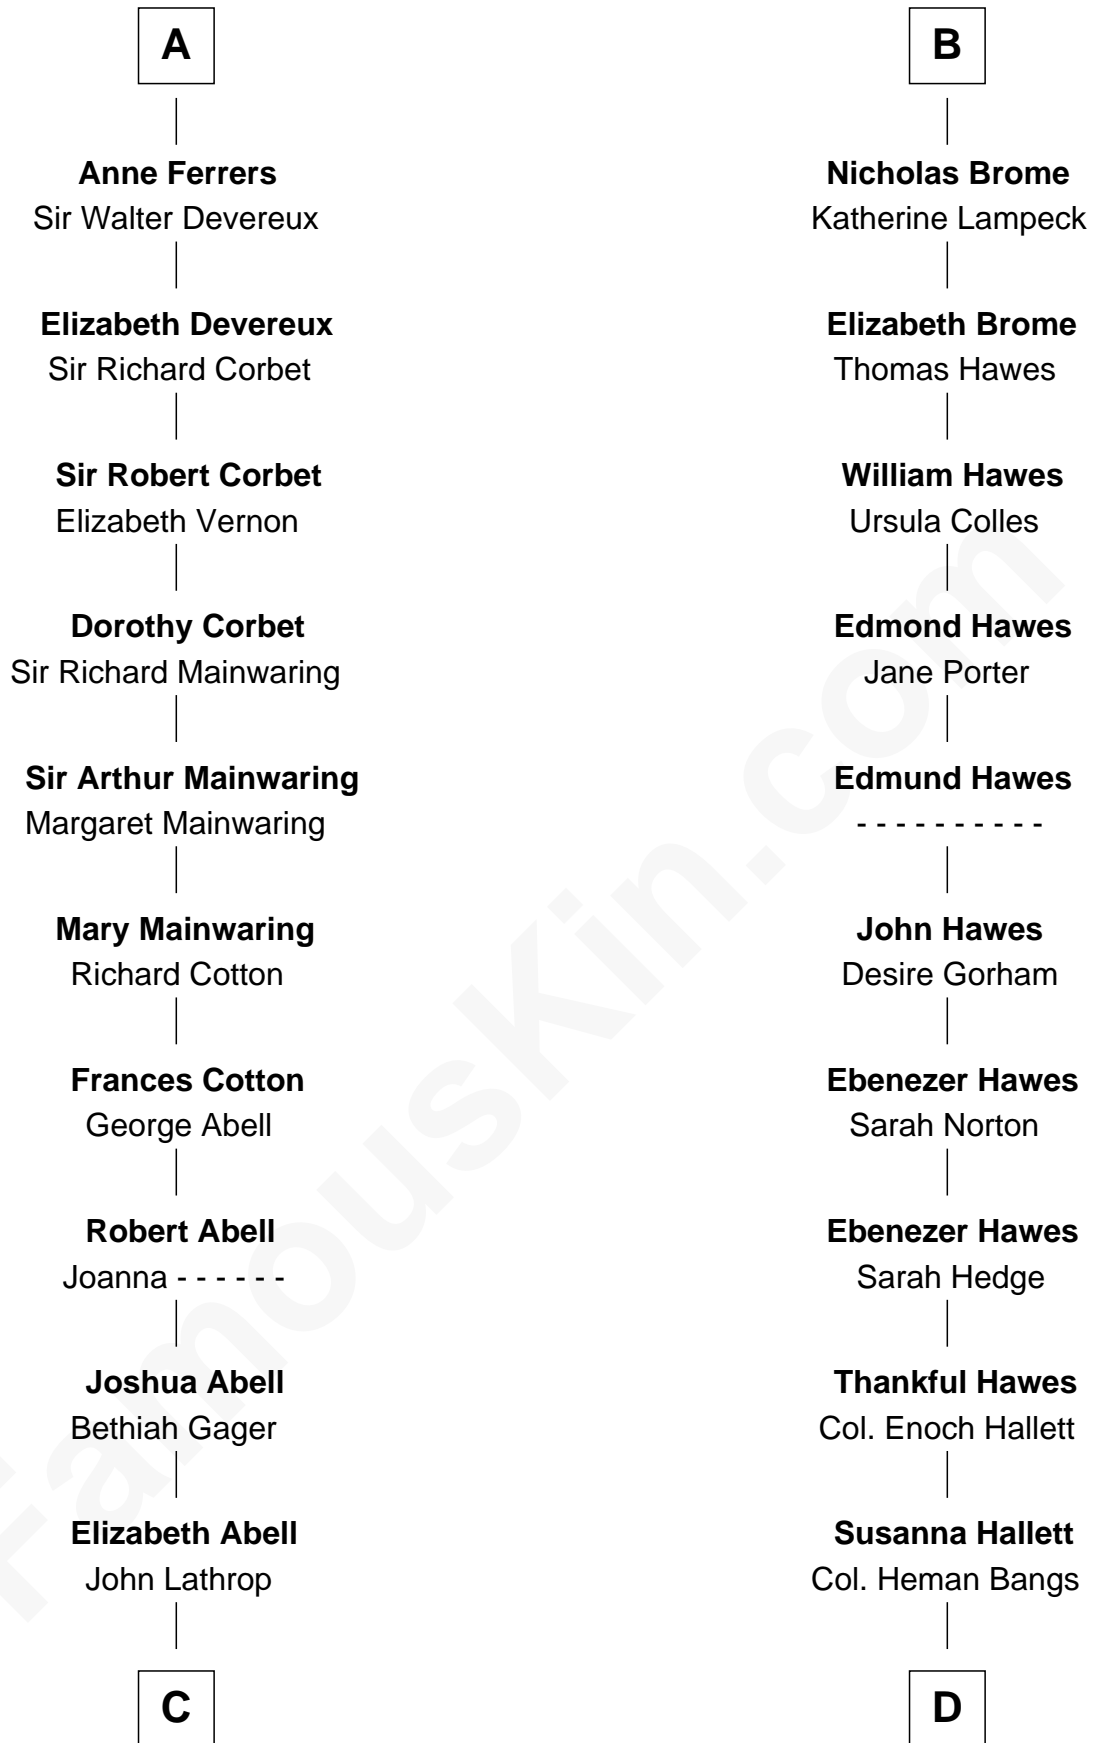

# FamousKin.com Relationship Chart of

**C. W. Post**

*Founder of Post Cereals*

19th cousin 1 time removed of

**Eugene Foss**

*45th Governor of Massachusetts*

**Sir James de Audley**

Ela Longespee

Katherine Giffard

**Sir Nicholas Audley**

Joan Martin

**Alice de Audley**

Sir Hugh de Meynell

**Isabel de Meynell**

Sir Thomas de Shirley

**Sir Hugh Shirley**

Beatrice Brewes

**Sir Ralph Shirley**

Joan Basset

**Beatrice Shirley**

John Brome

**B**

**C**

**Azel Lathrop**  
Elizabeth Hyde

**Erastus Lathrop**  
Sarah Bailey

**Caroline Cushman Lathrop**  
Charles Rollin Post

**C. W. Post**  
*Founder of Post Cereals*

**D**

**Amanda Bangs**  
Samuel Bartlett Foss

**George Edmund Foss**  
Marcia Cordelia Noble