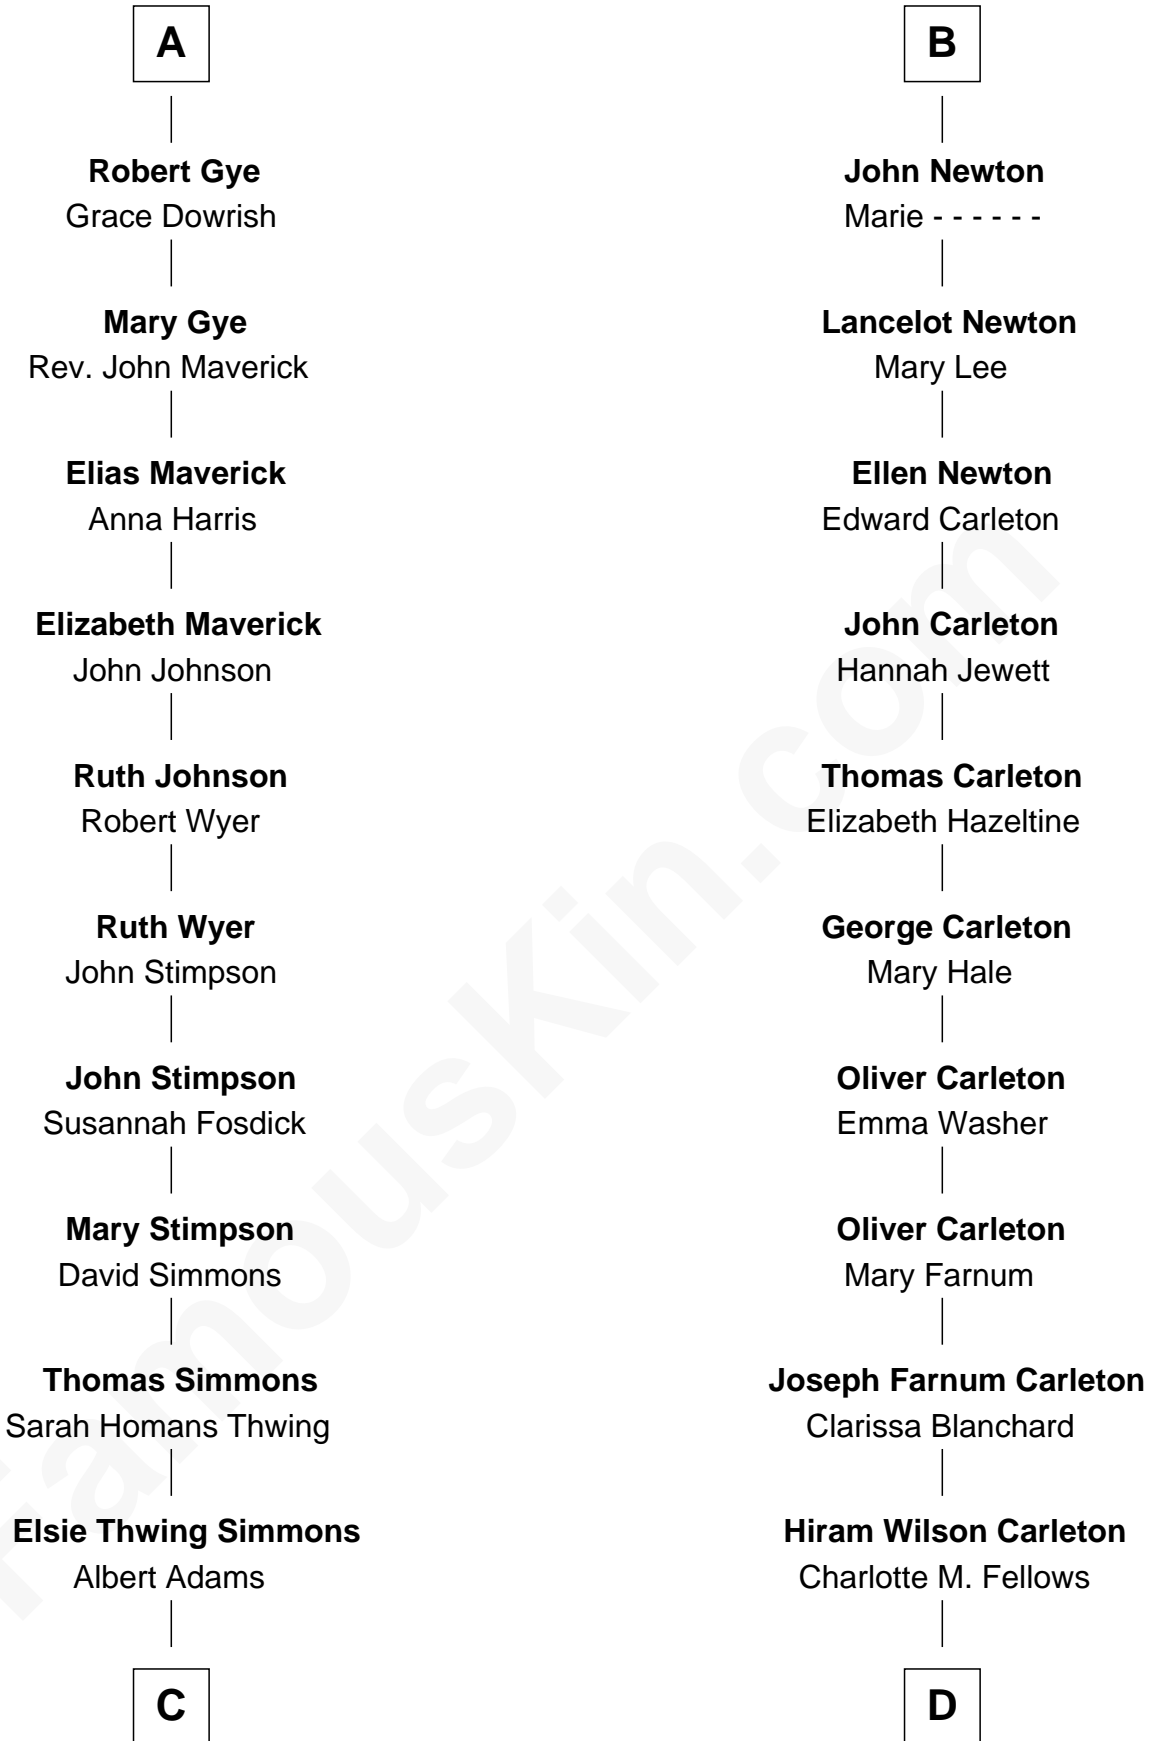

# FamousKin.com Relationship Chart of

**Pete Seeger**

*American Folk Singer*

19th cousin 1 time removed of

**Mickey Rourke**

*Movie Actor*

**Edmund Fitzalan**

Alice de Warenne

**C**

**Elsie Simmons Adams**

Charles Louis Seeger

**Charles Louis Seeger**  
Constance de Clyver Edson

**Pete Seeger**  
*American Folk Singer*

**D**

**Joseph Clinton Carleton**

Maud Alice Fitts

**Hazel May Carleton**  
Leonard Ernest Cameron

**Annette Elizabeth Cameron**  
Philip Andrew Rourke

**Mickey Rourke**  
*Movie Actor*