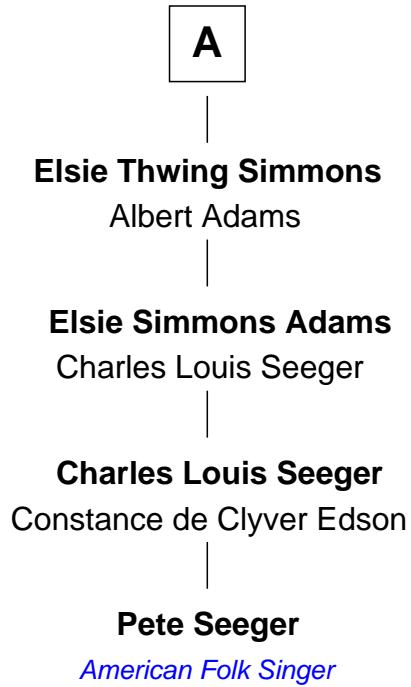

# FamousKin.com Relationship Chart of

**Pete Seeger**

*American Folk Singer*

6th cousin 4 times removed of

**Thomas Waldo Story**

*English/American Sculptor*

**Jonathan Brewster**

Lucretia Oldham

**Susannah Fosdick**

John Stimpson

**Mary Stimpson**

David Simmons

**Thomas Simmons**

Sarah Homans Thwing

**A**

**Hannah Brewster**

Samuel Starr

**Jonathan Starr**

Elizabeth Morgan

**Mary Starr**

Charles Eldredge

**James Eldredge**

Lucy Gallup

**Oliver Eldredge**

Hannah Finalley

**Emelyn Eldredge**

William Wetmore Story

**Thomas Waldo Story**

*English/American Sculptor*

FamousKin.com