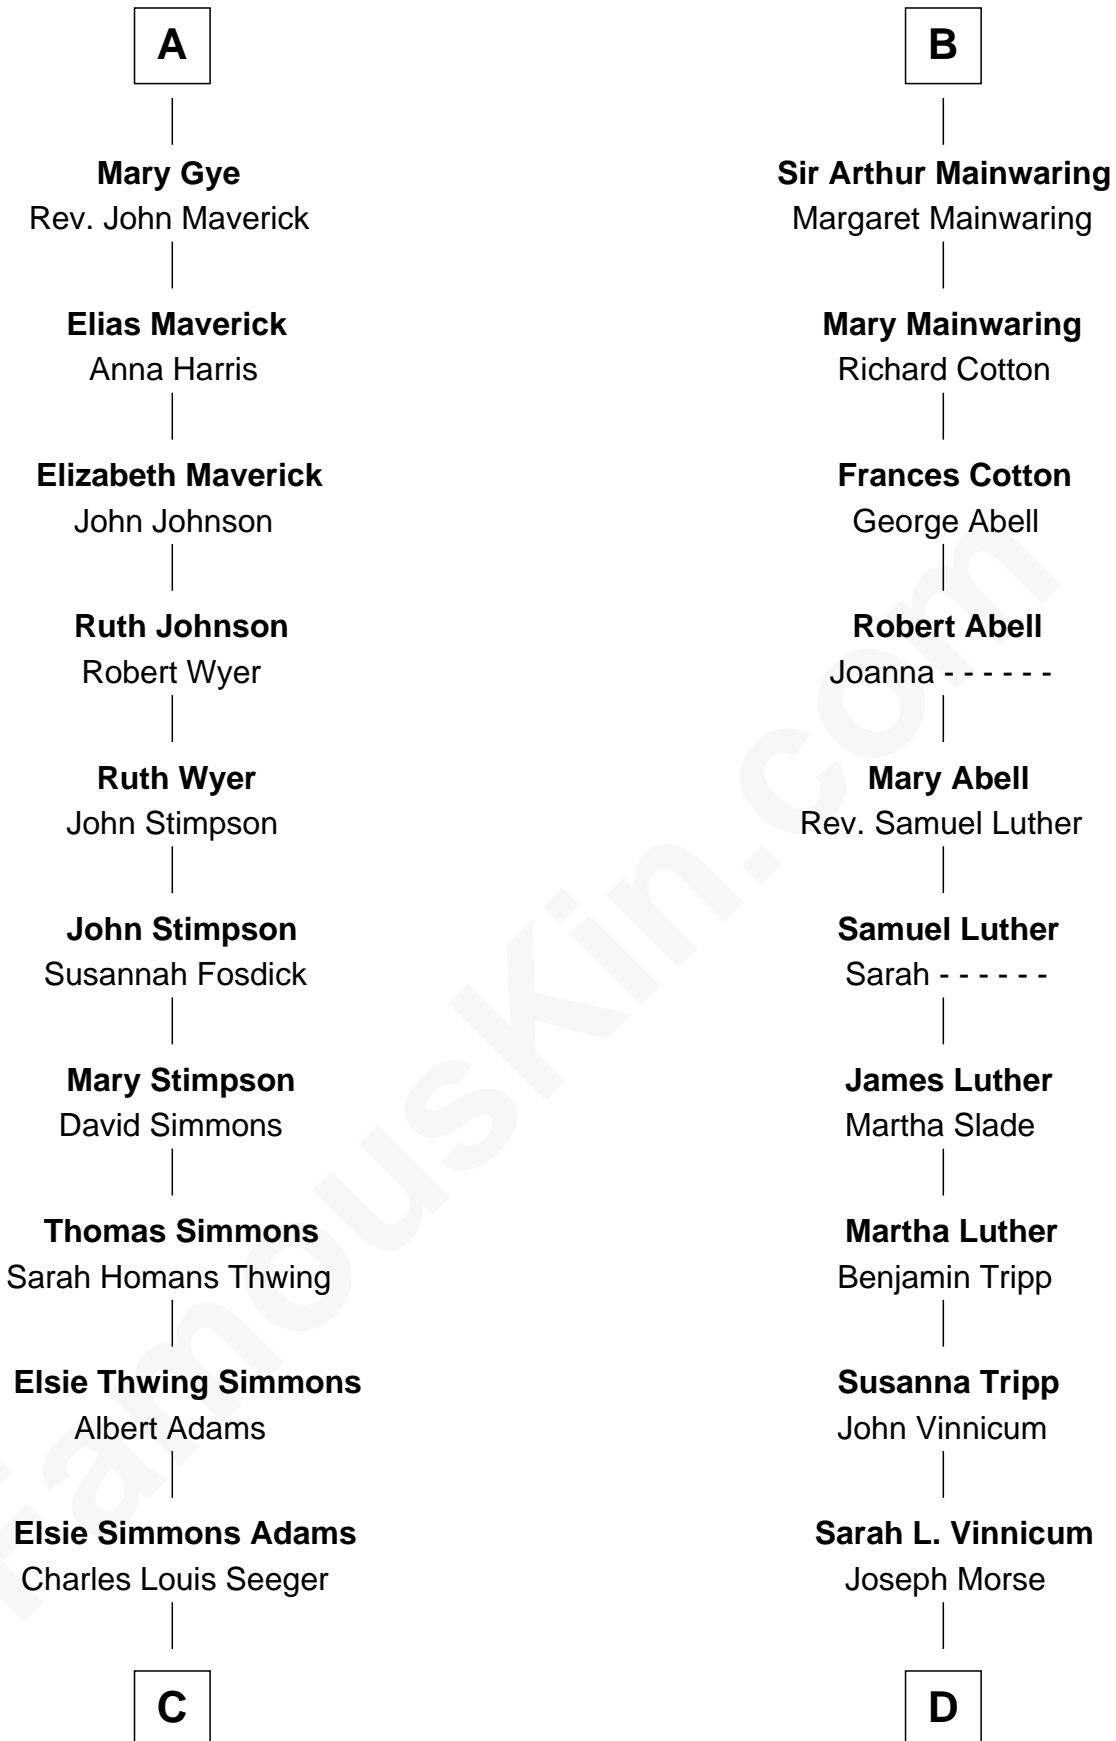

FamousKin.com Relationship Chart of

Pete Seeger

American Folk Singer

18th cousin 1 time removed of

Lizzie Borden

Accused Murderess

Richard Fitzalan
Eleanor Plantagenet

John Fitzalan
Eleanor Maltravers

Joan Fitzalan
Sir William Echyngham

Joan Echyngham
Sir John Bayntun

Henry Bayntun

Jane Bayntun
Thomas Prowse

Mary Prowse
John Gye

Robert Gye
Grace Dowrish

A

Sir Richard Fitzalan
Elizabeth de Bohun

Joan Fitzalan
Sir William Beauchamp

Joan Beauchamp
James Butler

Elizabeth Butler
John Talbot

Ann Talbot
Sir Henry Vernon

Elizabeth Vernon
Sir Robert Corbet

Dorothy Corbet
Sir Richard Mainwaring

B

C

Charles Louis Seeger
Constance de Clyver Edson

Pete Seeger
American Folk Singer

D

Anthony Morse
Rhoda Morrison

Sarah Anthony Morse
Andrew Jackson Borden

Lizzie Borden
Accused Murderess

FamousKin.com