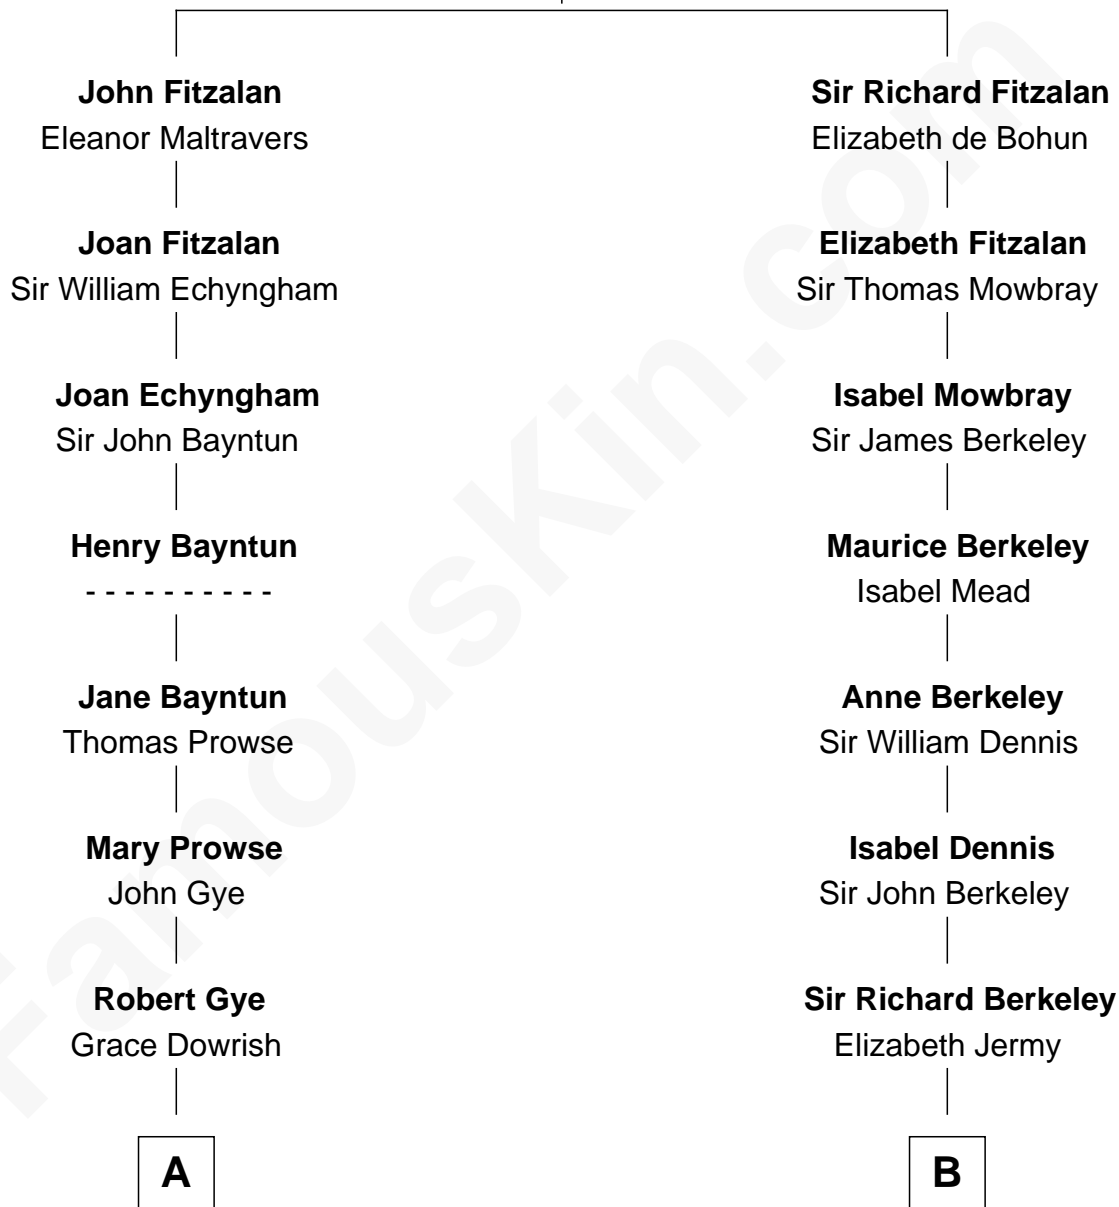

FamousKin.com Relationship Chart of

Pete Seeger

American Folk Singer

18th cousin 2 times removed of

Warren Buffett

Chairman & CEO, Berkshire Hathaway

Richard Fitzalan
Eleanor Plantagenet

C

Charles Louis Seeger
Constance de Clyver Edson

Pete Seeger
American Folk Singer

D

Susan Ann Watson
Ford Bela Barber

Stella Frances Barber
John Ammon Stahl

Leila Stahl
Howard Homan Buffett

Warren Buffett
Chairman & CEO, Berkshire Hathaway