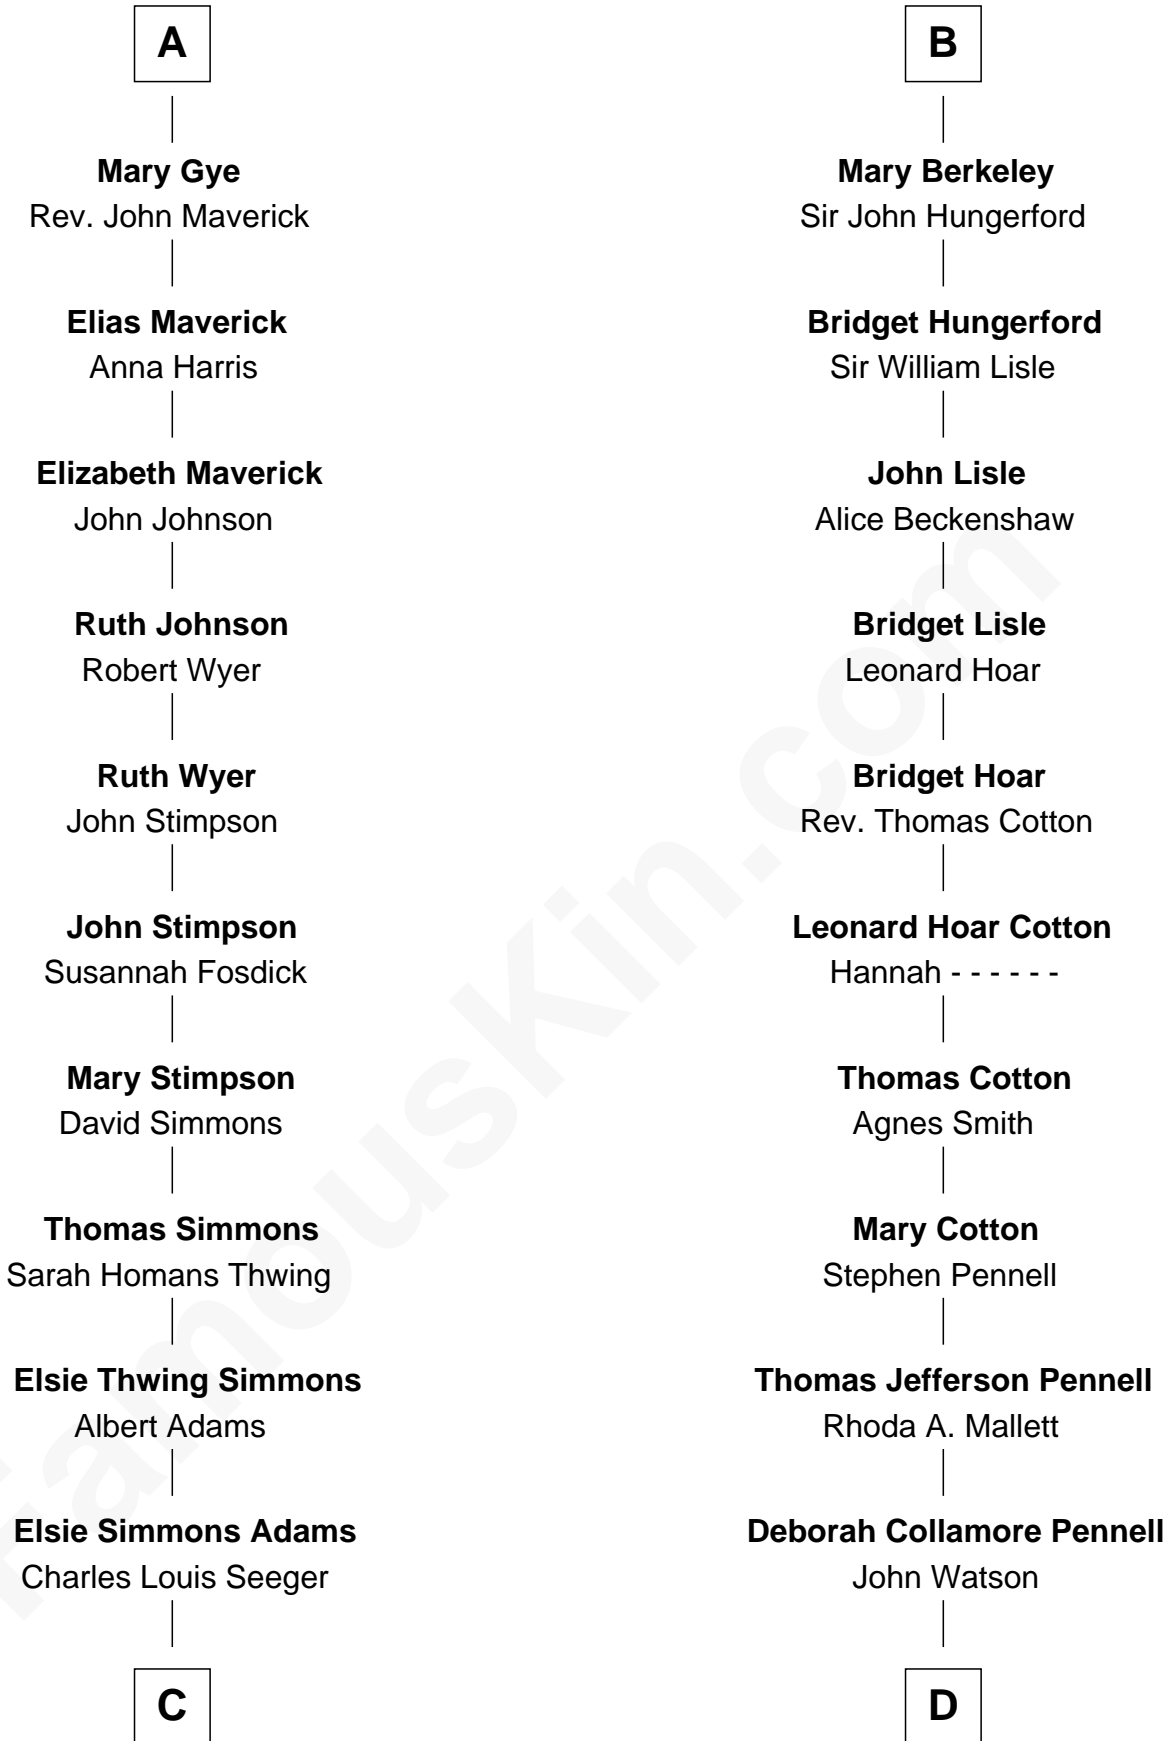

FamousKin.com Relationship Chart of

Pete Seeger

American Folk Singer

18th cousin 2 times removed of

Warren Buffett

Chairman & CEO, Berkshire Hathaway

Richard Fitzalan
Eleanor Plantagenet

C

Charles Louis Seeger
Constance de Clyver Edson

Pete Seeger
American Folk Singer

D

Susan Ann Watson
Ford Bela Barber

Stella Frances Barber
John Ammon Stahl

Leila Stahl
Howard Homan Buffett

Warren Buffett
Chairman & CEO, Berkshire Hathaway