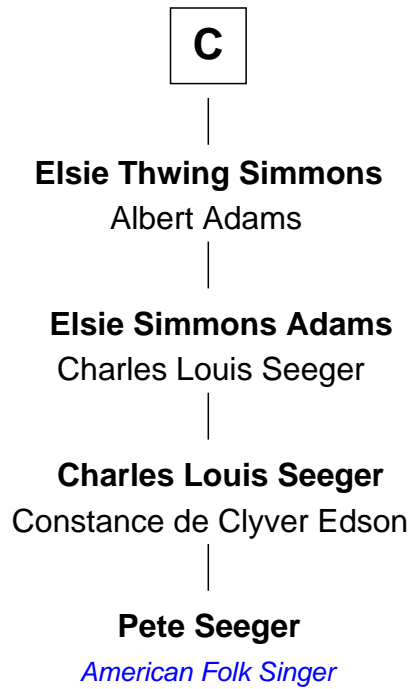

FamousKin.com Relationship Chart of

Pete Seeger

American Folk Singer

12th cousin 8 times removed of

Rev. George Burroughs

Executed for Witchcraft, Salem 1692

FamousKin.com