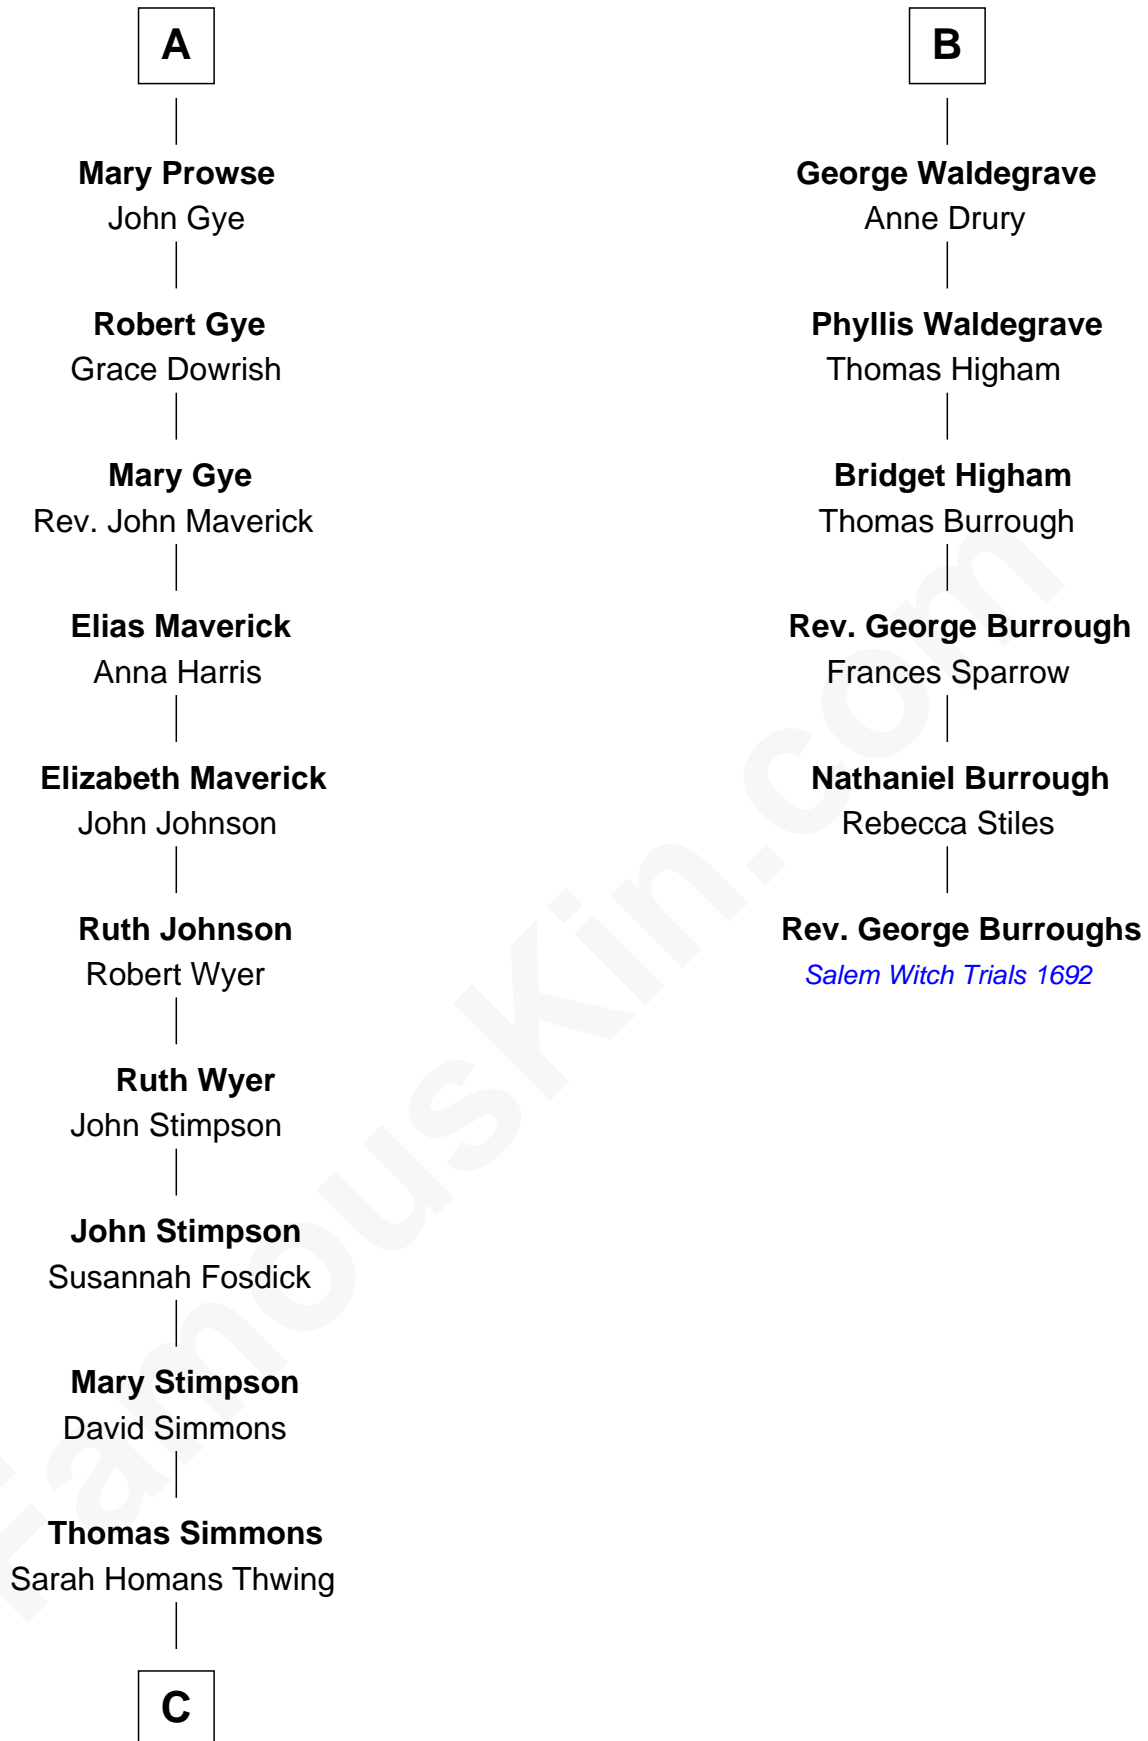

FamousKin.com Relationship Chart of

Pete Seeger

American Folk Singer

12th cousin 8 times removed of

Rev. George Burroughs

Executed for Witchcraft, Salem 1692

FamousKin.com