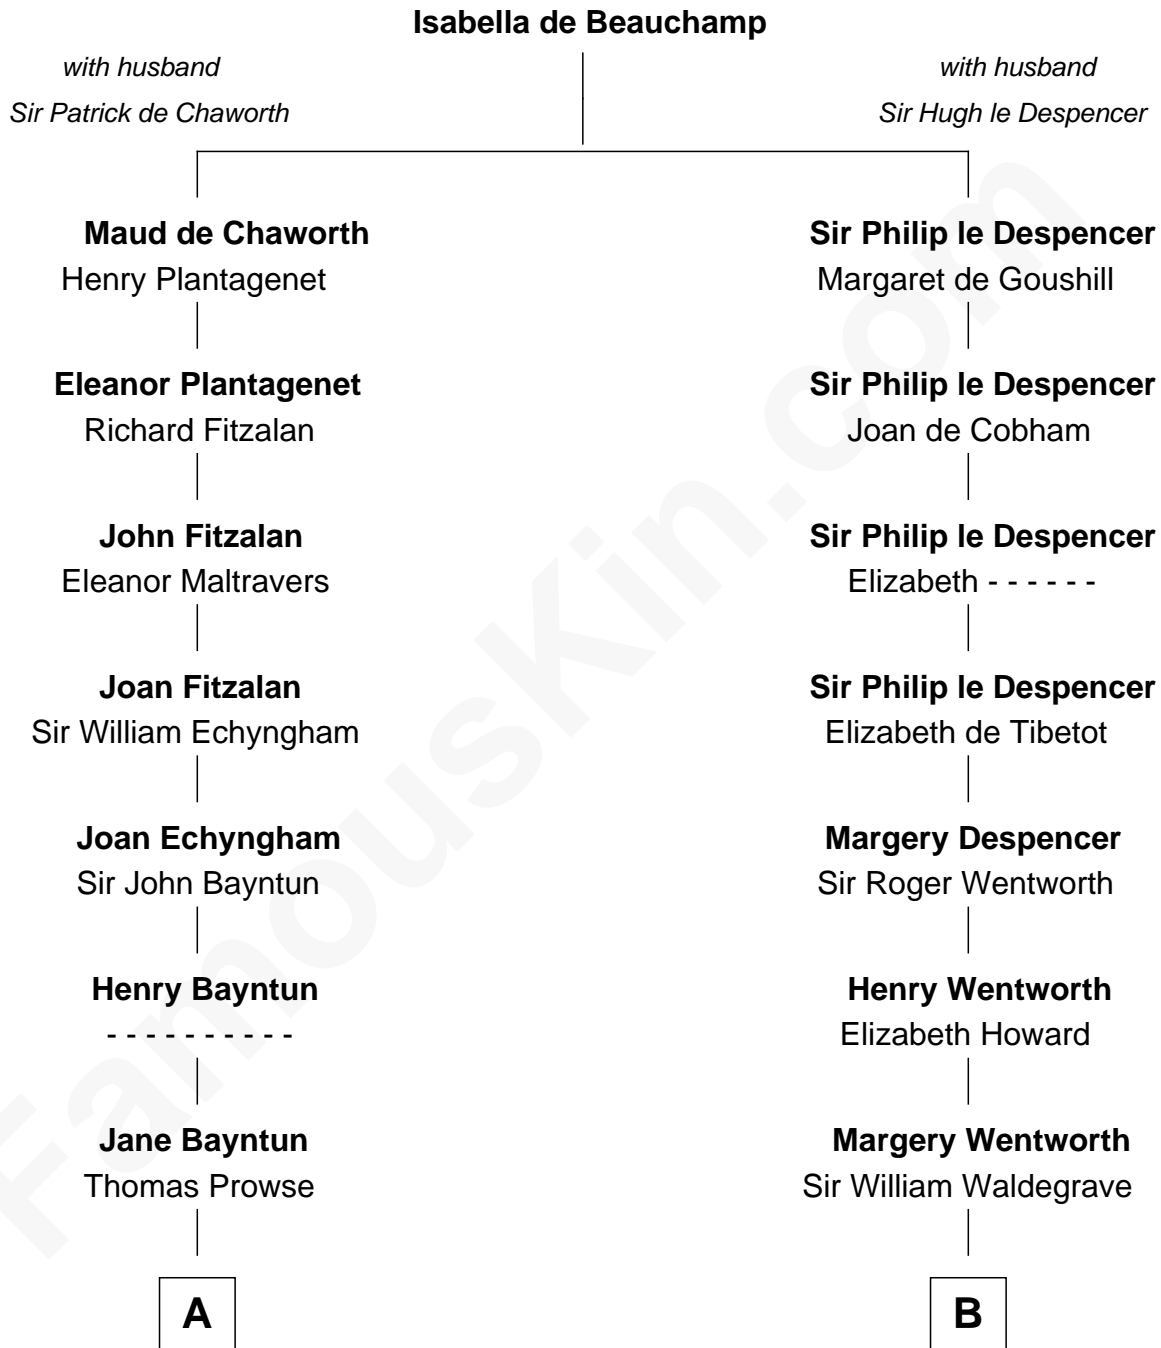

FamousKin.com Relationship Chart of

Pete Seeger

American Folk Singer

12th cousin 8 times removed of

Rev. George Burroughs

Executed for Witchcraft, Salem 1692

FamousKin.com