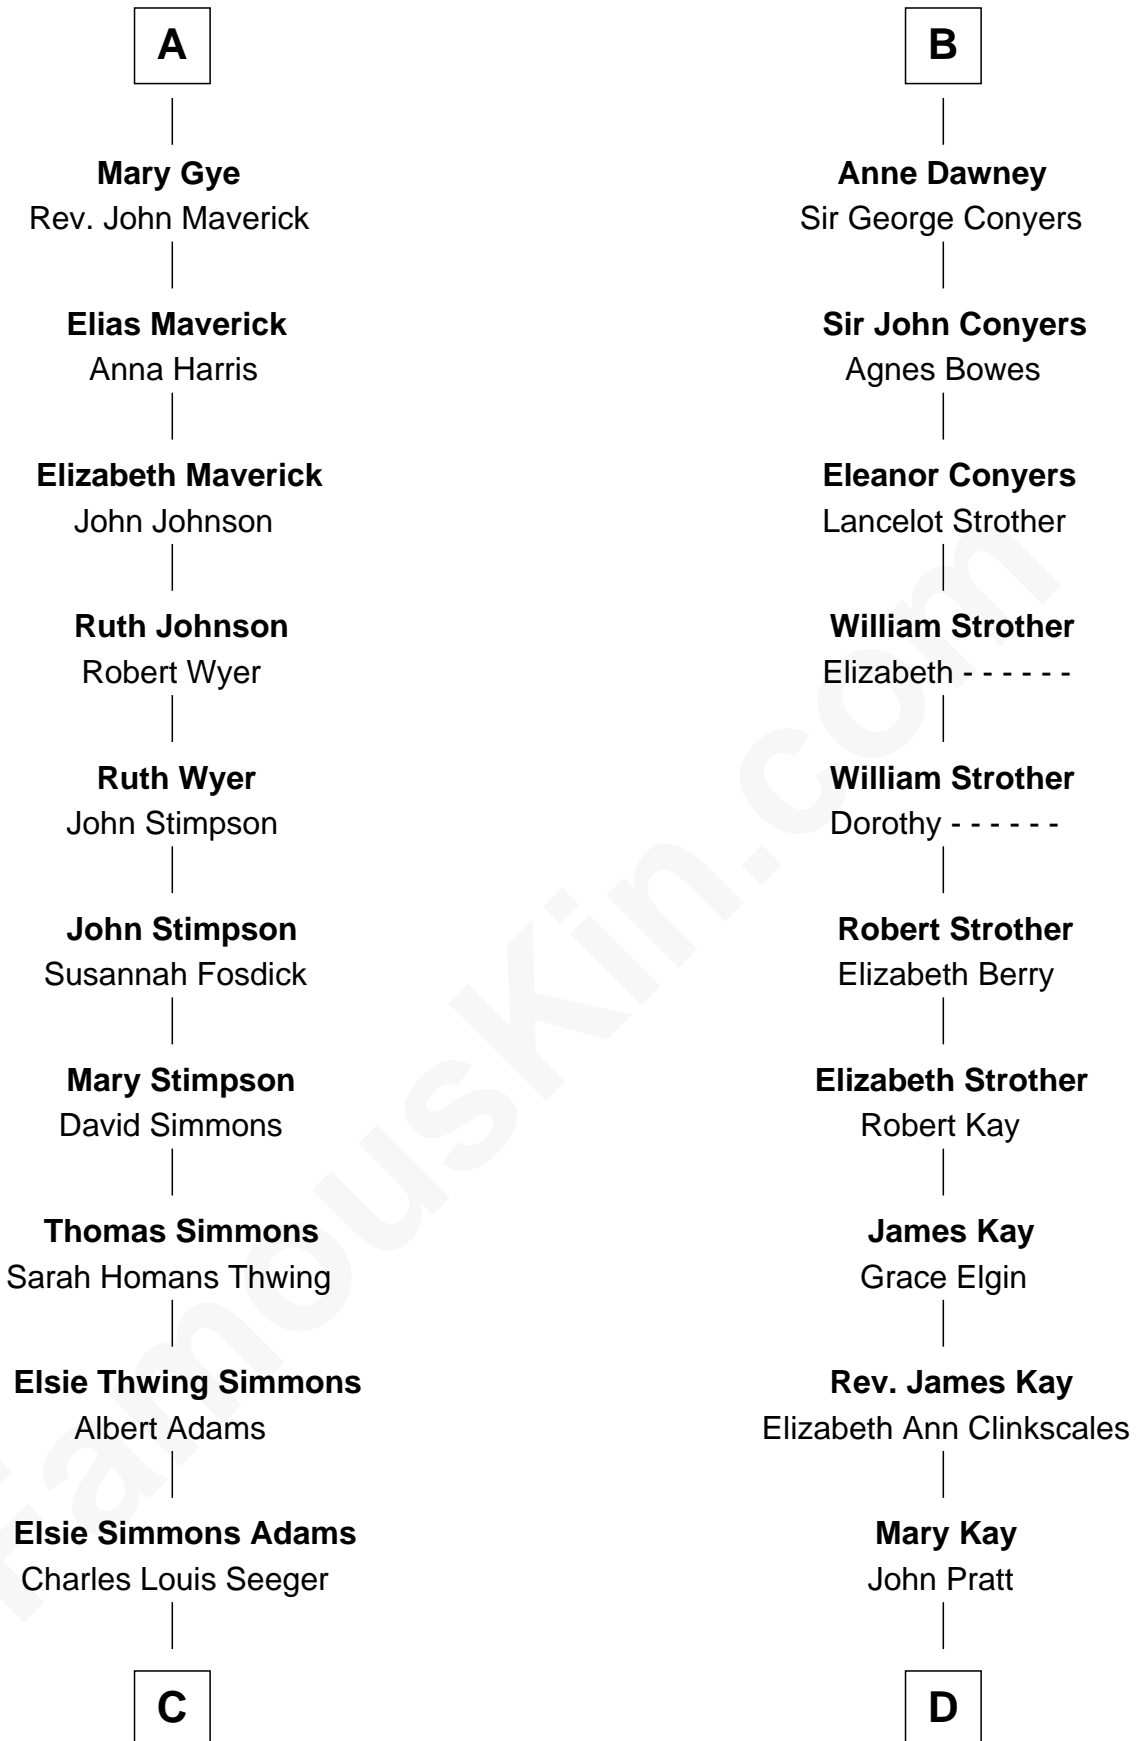

FamousKin.com Relationship Chart of

Pete Seeger

American Folk Singer

18th cousin 2 times removed of

Jimmy Carter

39th U.S. President

Richard Fitzalan
Eleanor Plantagenet

John Fitzalan
Eleanor Maltravers

Joan Fitzalan
Humphrey de Bohun

Joan Fitzalan
Sir William Echyngam

Eleanor de Bohun
Sir Thomas Plantagenet

Joan Echyngam
Sir John Bayntun

Anne Plantagenet
Sir William Bouchier

Henry Bayntun

Sir John Bouchier
Margaret Berners

Jane Bayntun
Thomas Prowse

Joan Bouchier
Sir Henry Neville

Mary Prowse
John Gye

Sir Richard Neville
Anne Stafford

Robert Gye
Grace Dowrish

Dorothy Neville
Sir John Dawney

A

B

C

Charles Louis Seeger
Constance de Clyver Edson

Pete Seeger
American Folk Singer

D

James E. Pratt
Sophronia C. Cowan

Nina Pratt
William Archibald Carter

Earl Carter
Lillian Gordy

Jimmy Carter
39th U.S. President