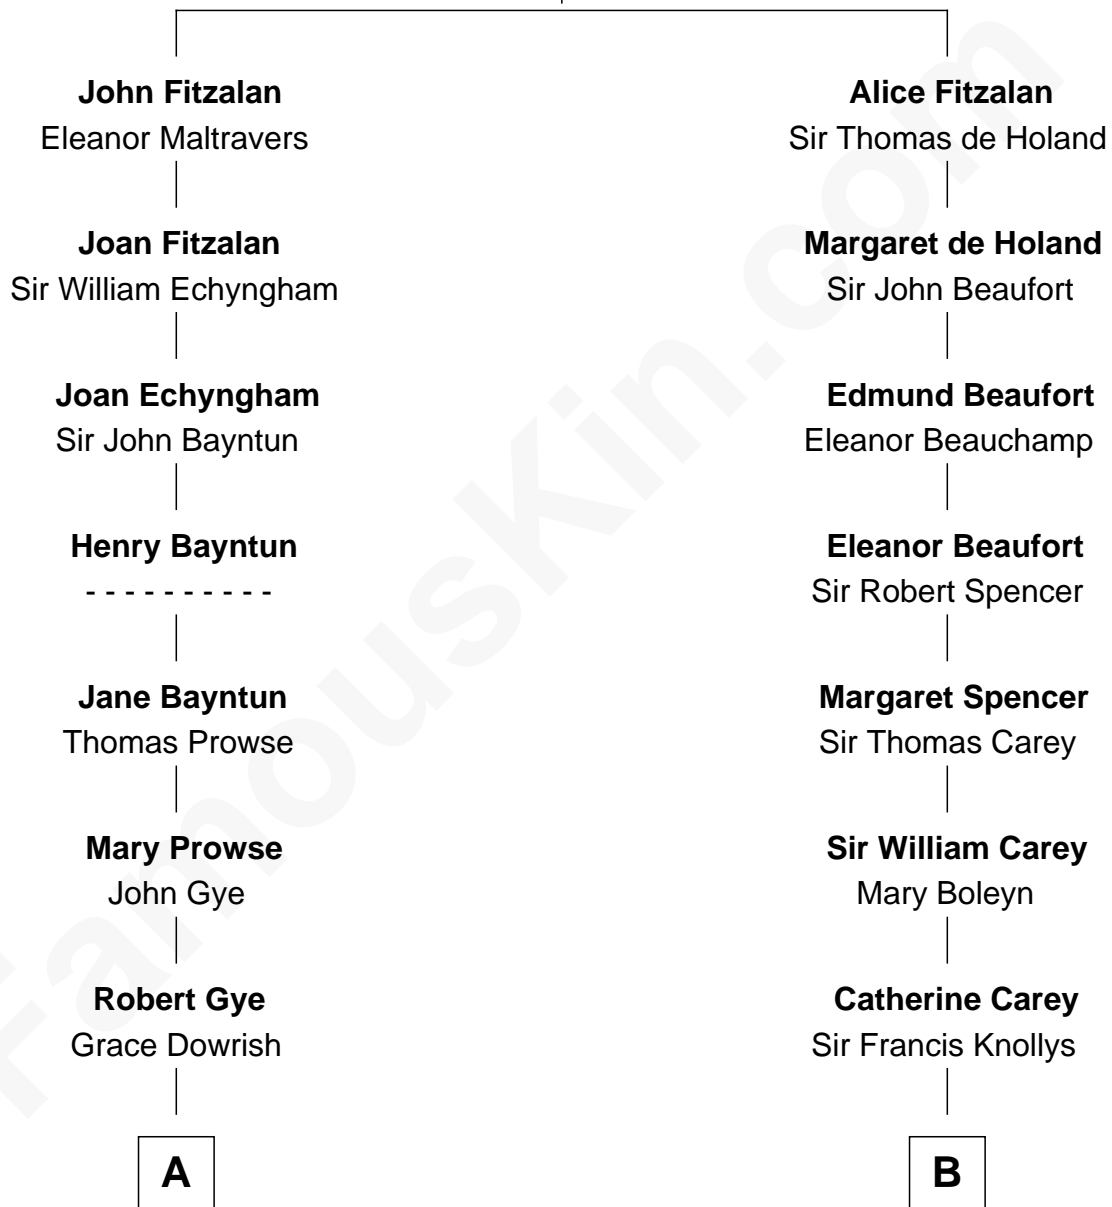

# FamousKin.com Relationship Chart of

**Pete Seeger**

*American Folk Singer*

18th cousin 1 time removed of

**Nelson Rockefeller**

*41st U.S. Vice-President*

**Richard Fitzalan**  
Eleanor Plantagenet

**C**

**Charles Louis Seeger**  
Constance de Clyver Edson

**Pete Seeger**  
*American Folk Singer*

**D**

**John Davison Rockefeller**  
Laura Celestia Spelman

**John Davison Rockefeller**  
Abby Greene Aldrich

**Nelson Rockefeller**  
*41st U.S. Vice-President*

FamousKin.com