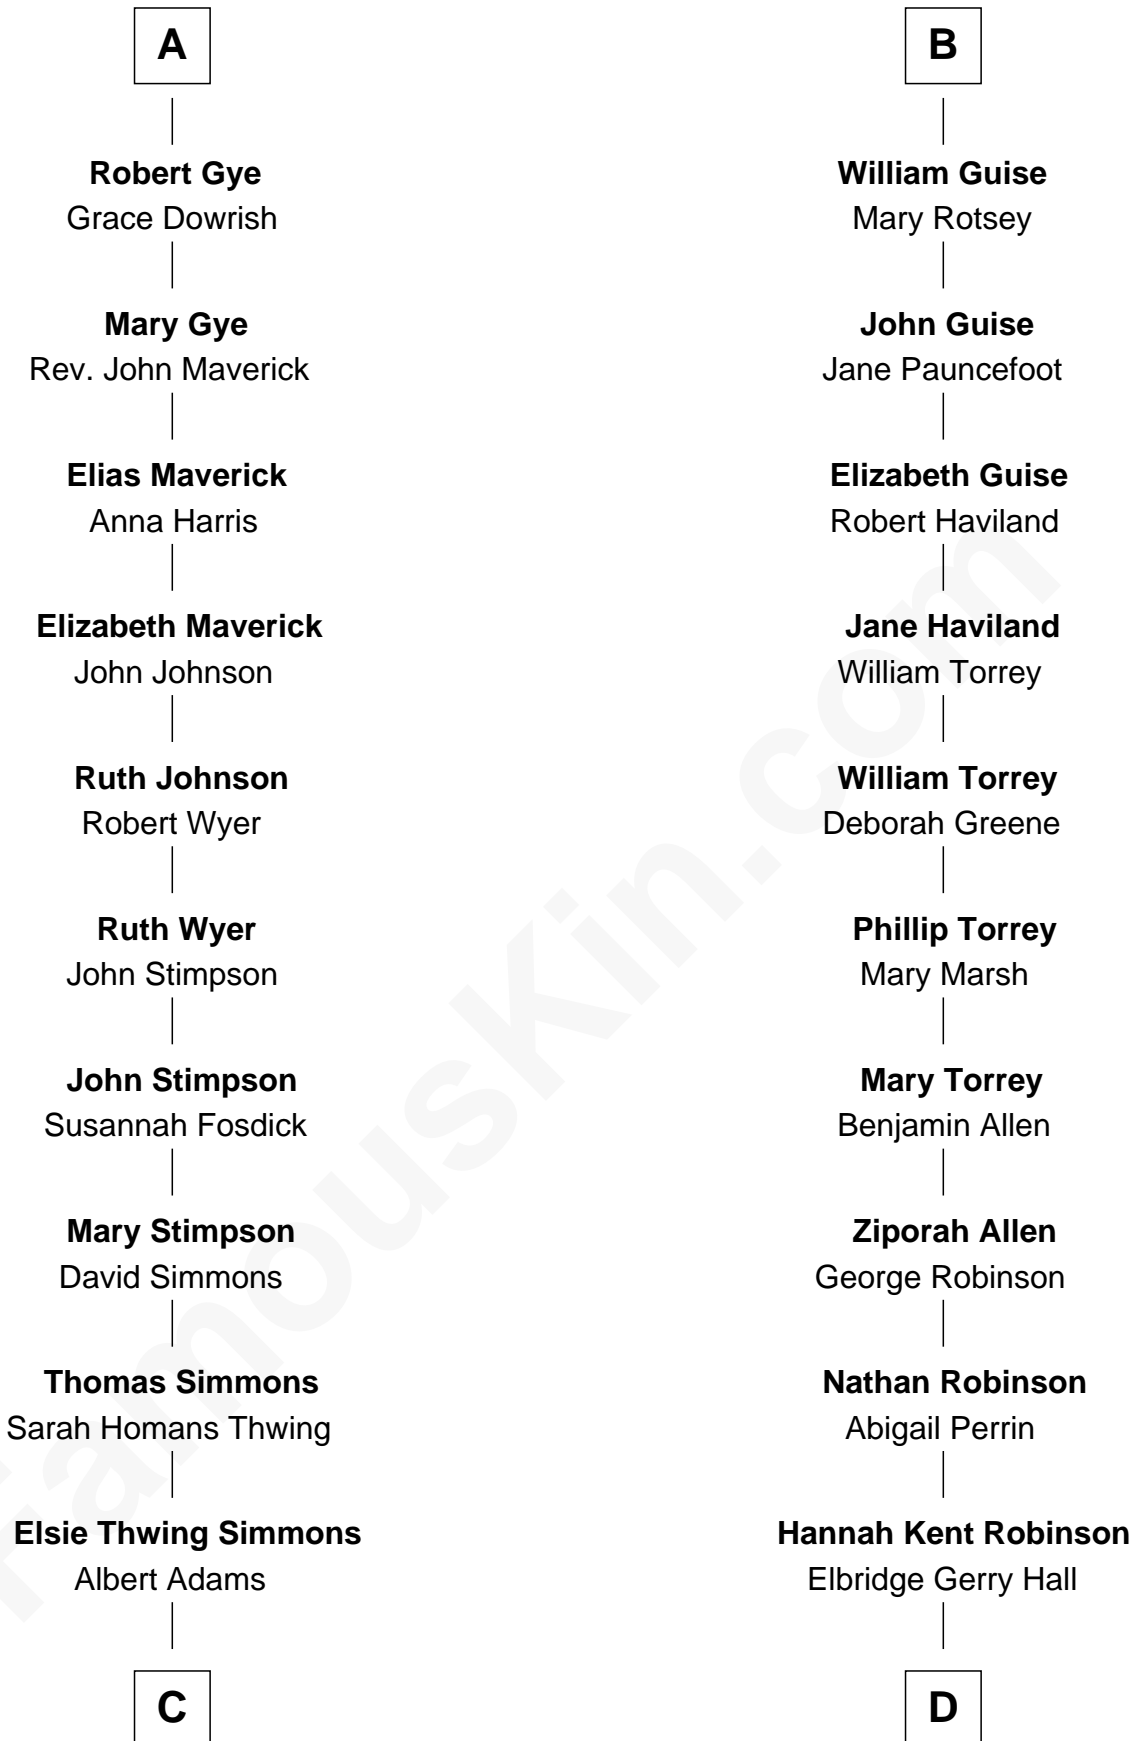

FamousKin.com Relationship Chart of

Pete Seeger

American Folk Singer

19th cousin 1 time removed of

Raquel Welch

Movie Actress

Henry Plantagenet

Maud de Chaworth

C

Elsie Simmons Adams

Charles Louis Seeger

Charles Louis Seeger

Constance de Clyver Edson

Pete Seeger

American Folk Singer

D