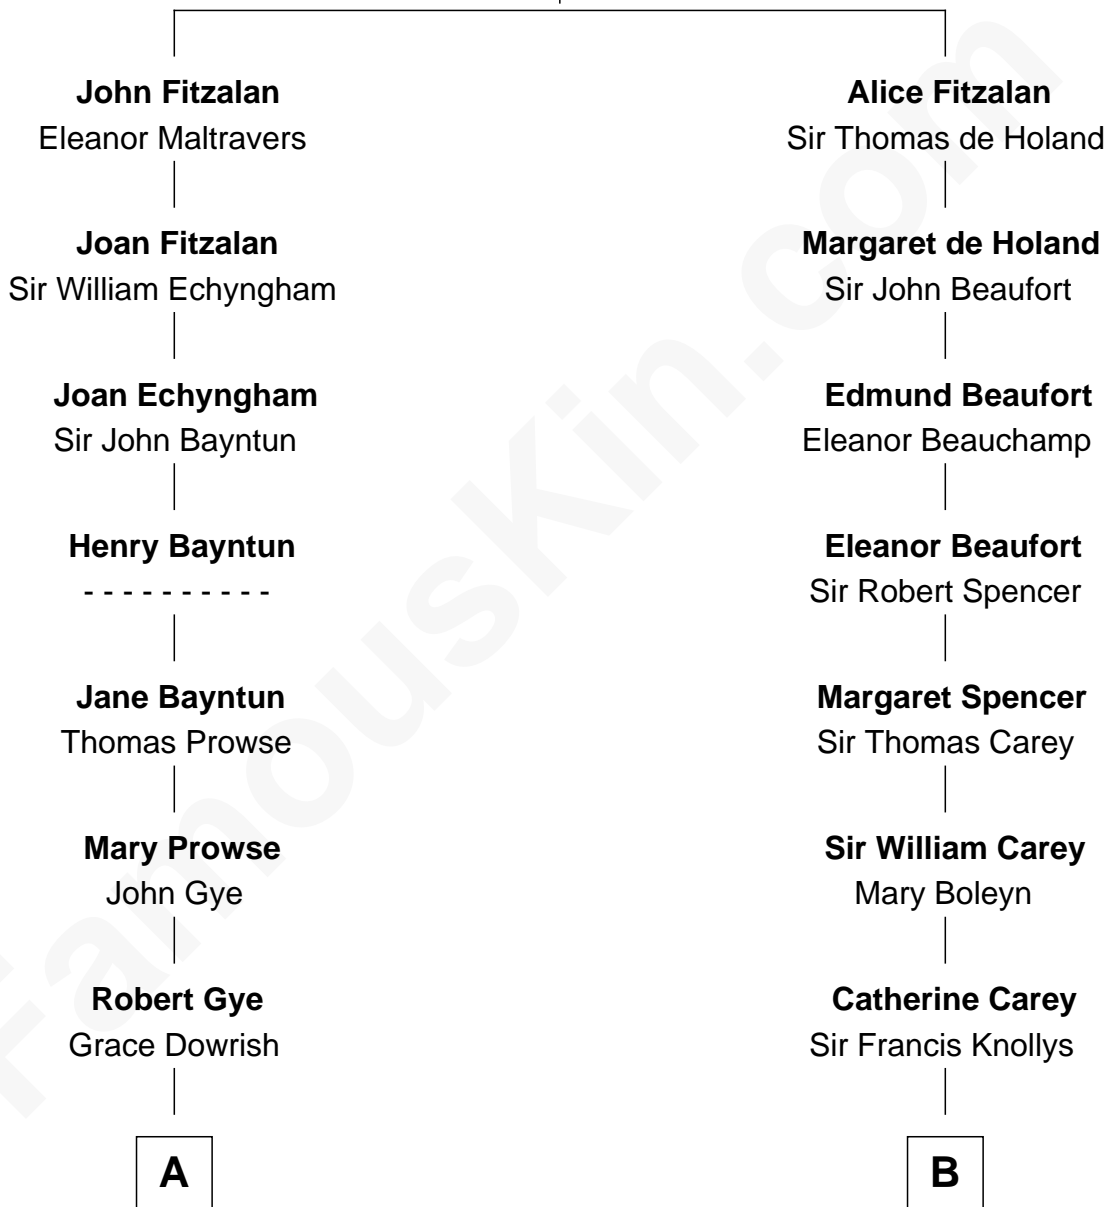

FamousKin.com Relationship Chart of

Pete Seeger

American Folk Singer

18th cousin 3 times removed of

Gretchen Mol

TV and Movie Actress

Richard Fitzalan
Eleanor Plantagenet

C

Charles Louis Seeger
Constance de Clyver Edson

Pete Seeger
American Folk Singer

D

Henry Williams Morgan
Lydia Clift Williams

Harry Clift Morgan
Virgia Viola Hull

Henry Williams Morgan
Beatrix Chappuis

Janet Morgan
James Curtis Mol

Gretchen Mol
TV and Movie Actress