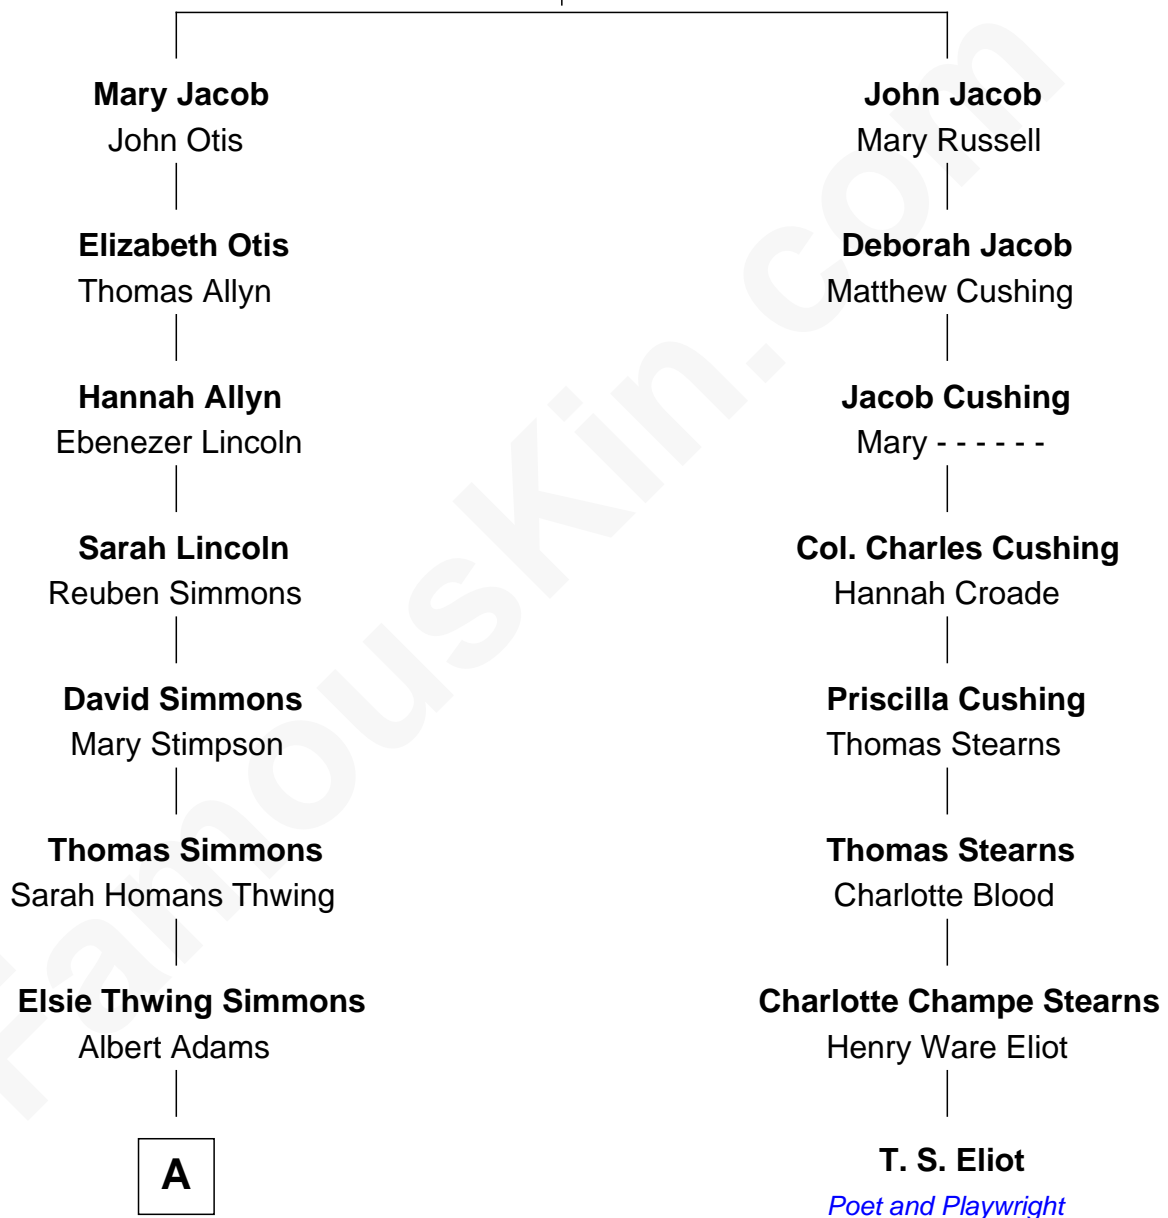

# FamousKin.com Relationship Chart of

**Pete Seeger**

*American Folk Singer*

7th cousin 2 times removed of

**T. S. Eliot**

*Poet and Playwright*

**Nicholas Jacob**

Mary Gilman

**A**

—  
**Elsie Simmons Adams**

Charles Louis Seeger

—  
**Charles Louis Seeger**

Constance de Clyver Edson

—  
**Pete Seeger**

*American Folk Singer*

FamousKin.com