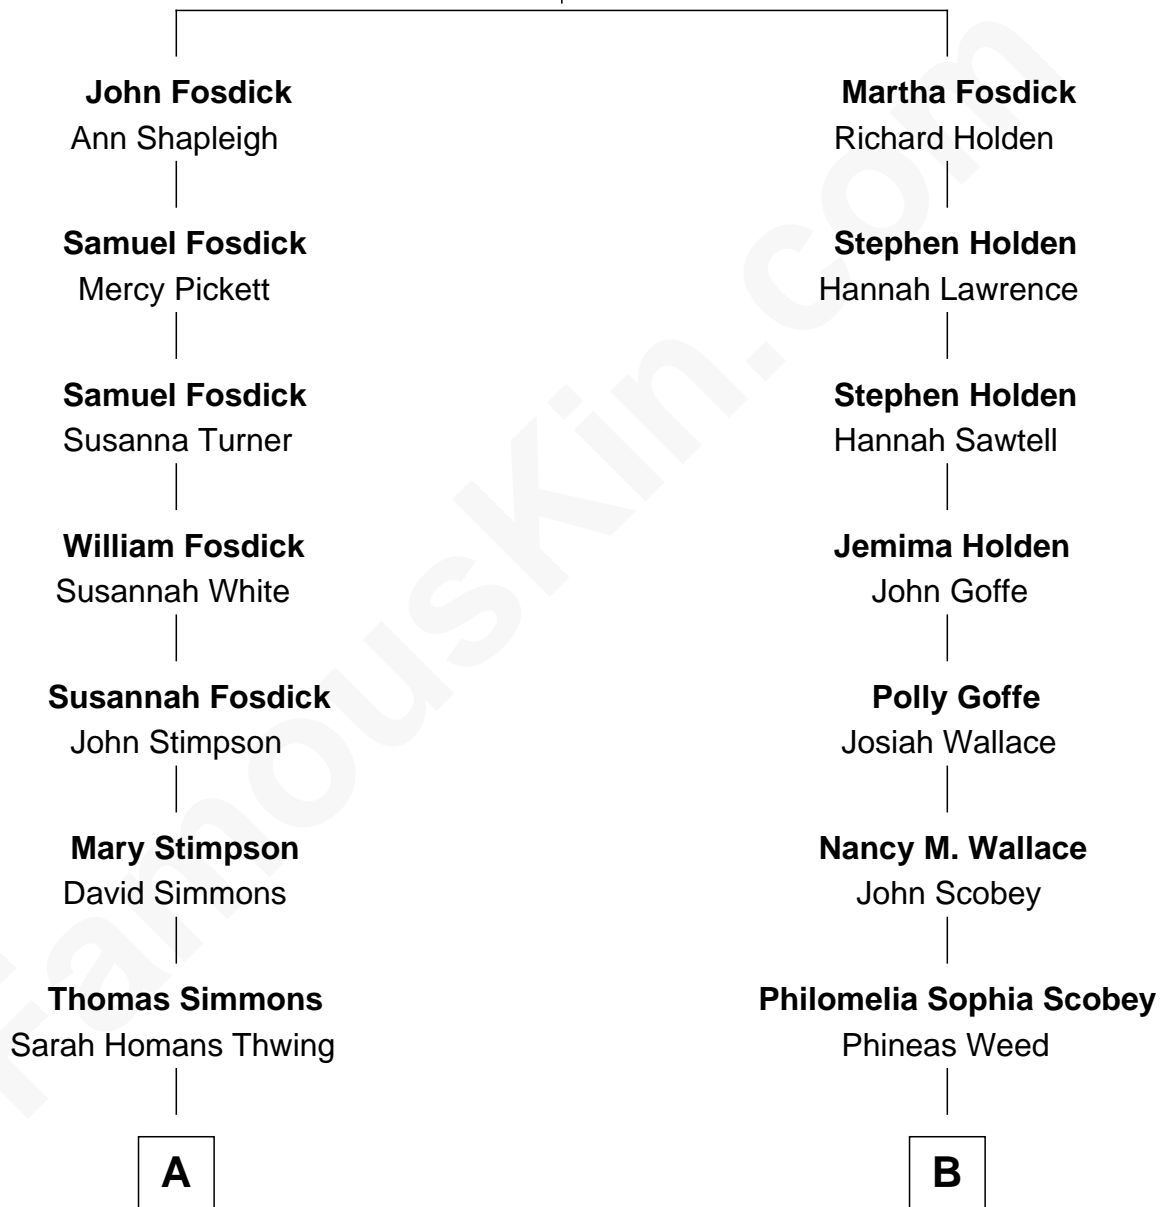

FamousKin.com Relationship Chart of

Pete Seeger

American Folk Singer

8th cousin 2 times removed of

Lou (Henry) Hoover

First Lady of President Herbert Hoover

Stephen Fosdick

Anna Harre

FamousKin.com