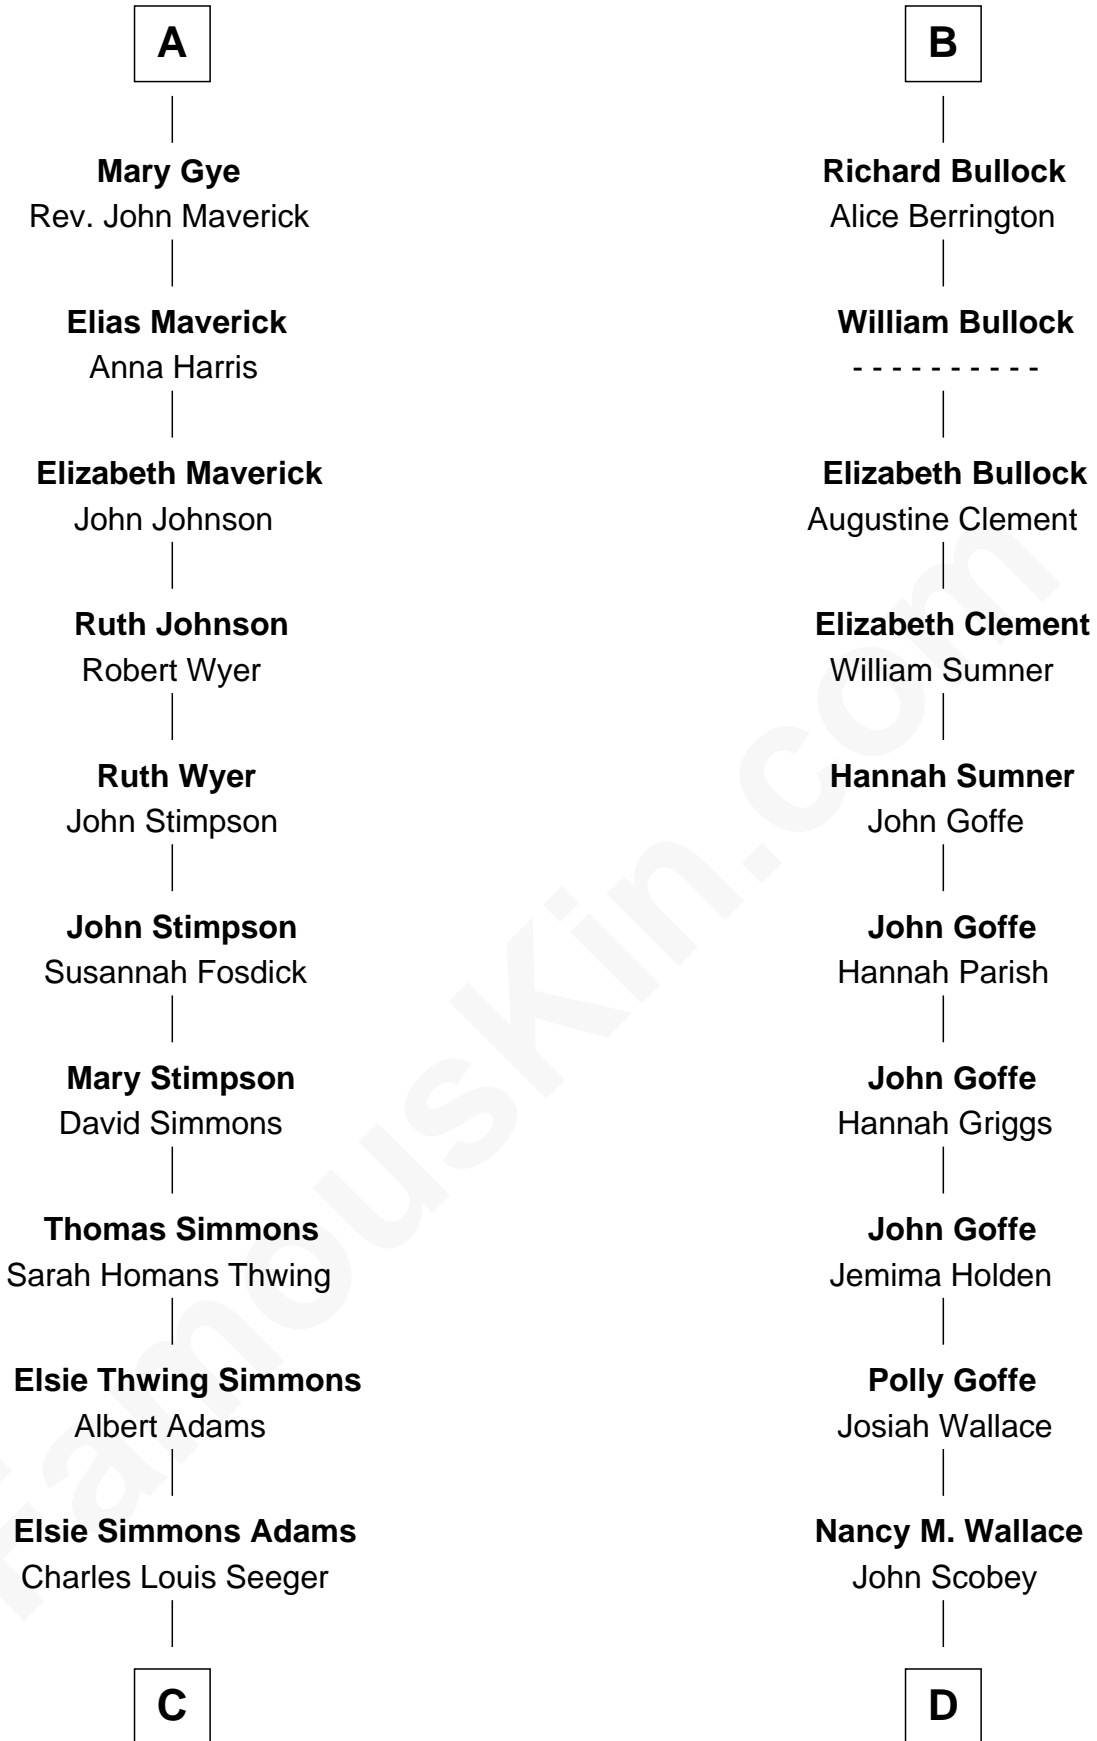

FamousKin.com Relationship Chart of

Pete Seeger

American Folk Singer

18th cousin 1 time removed of

Lou (Henry) Hoover

First Lady of President Herbert Hoover

Richard Fitzalan

with wife
Eleanor Plantagenet

with wife
Isabel le Despencer

John Fitzalan
Eleanor Maltravers

Sir Edmund Fitzalan
Sibyl de Montagu

Joan Fitzalan
Sir William Echyngham

Philippe Fitzalan
Sir Richard Sergeaux

Joan Echyngham
Sir John Bayntun

Alice Sergeaux
Sir Richard de Vere

Henry Bayntun

Sir John de Vere
Elizabeth Howard

Jane Bayntun
Thomas Prowse

Joan de Vere
Sir William Norreys

Mary Prowse
John Gye

Margaret Norreys
Gilbert Bullock

Robert Gye
Grace Dowrish

Thomas Bullock
Alice Kingsmill

A

B

C

Charles Louis Seeger
Constance de Clyver Edson

Pete Seeger
American Folk Singer

D

Philomelia Sophia Scobey
Phineas Weed