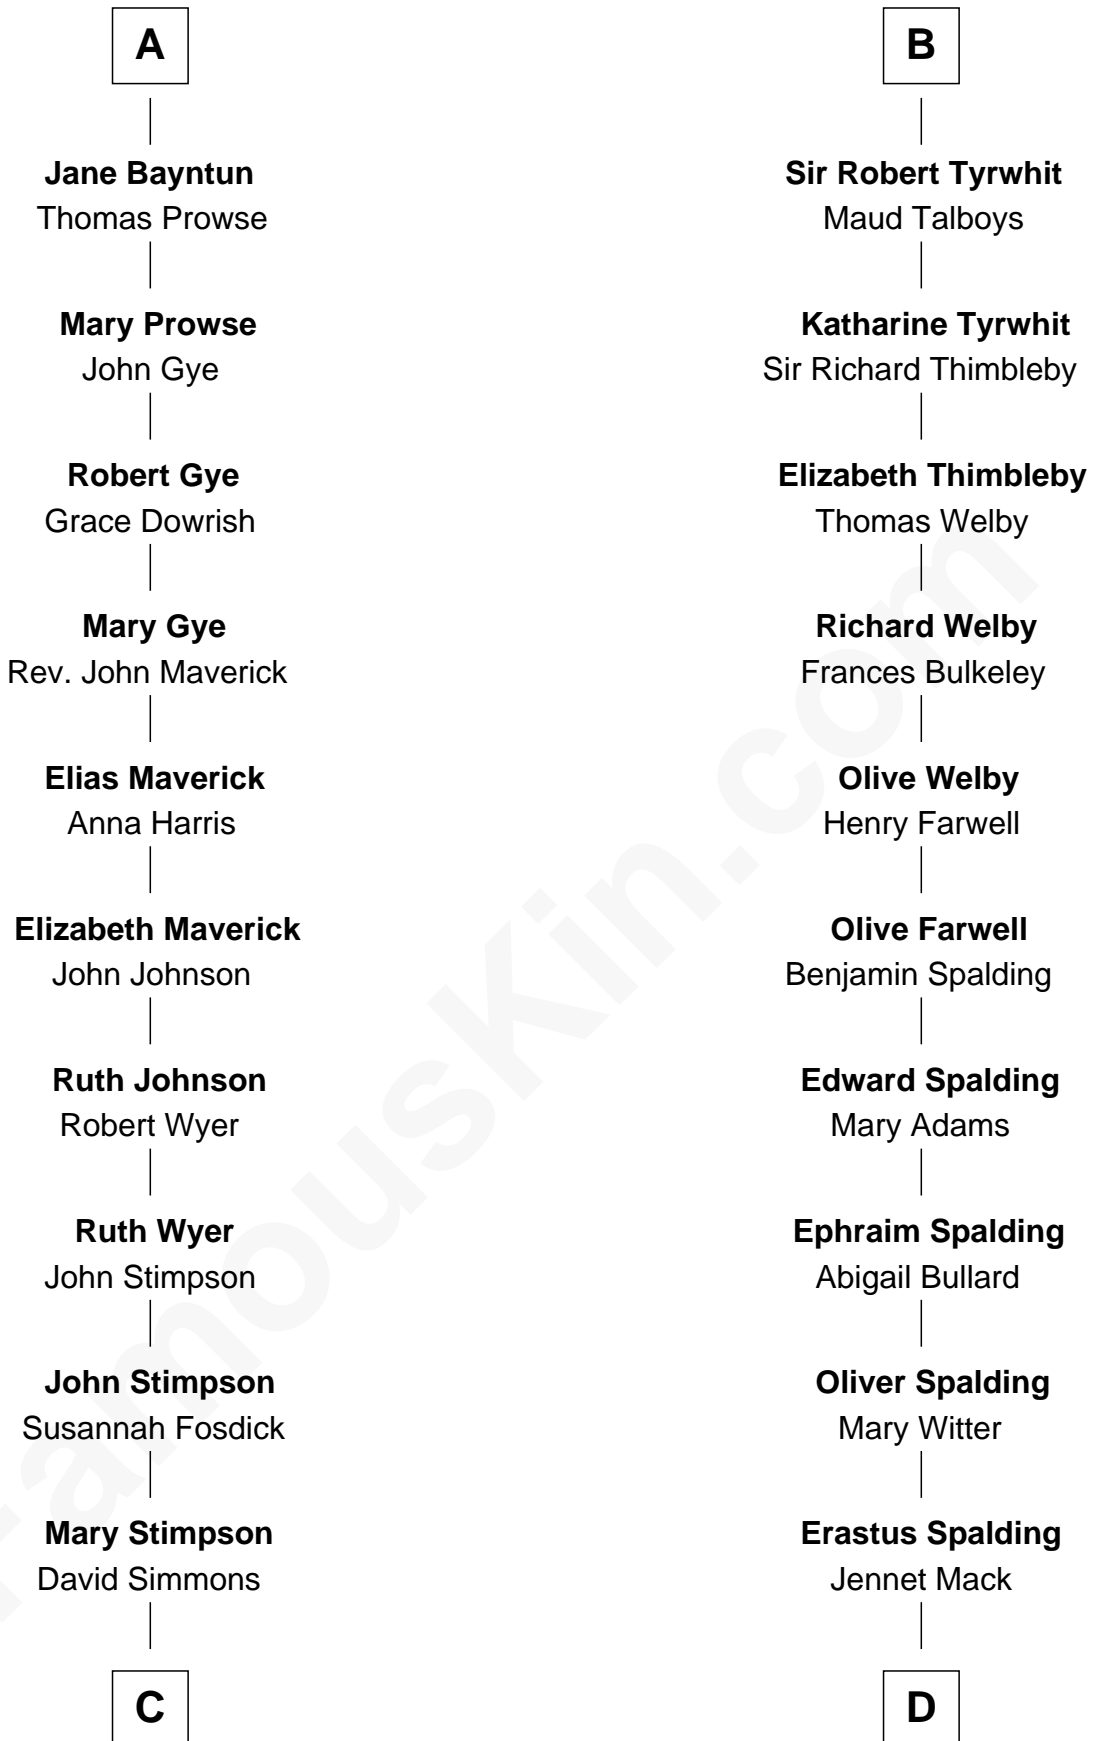

# FamousKin.com Relationship Chart of

**Pete Seeger**

*American Folk Singer*

20th cousin 1 time removed of

**Katharine Hepburn**

*Movie Actress*

**Eudo la Zouche**  
Milicent de Cantilupe

**Eve la Zouche**  
Sir Maurice de Berkeley

**Milicent de Berkeley**  
John Maltravers

**Sir John Maltravers**  
Gwenthin - - - - -

**Eleanor Maltravers**  
John Fitzalan

**Joan Fitzalan**  
Sir William Echyngham

**Joan Echyngham**  
Sir John Bayntun

**Henry Bayntun**  
- - - - -

**A**

**Sir William la Zouche**  
Maud Lovel

**Milicent la Zouche**  
Sir William Deincourt

**Margaret Deincourt**  
Sir Robert de Tibetot

**Elizabeth de Tibetot**  
Sir Philip le Despencer

**Margery Despencer**  
Sir Roger Wentworth

**Agnes Wentworth**  
Sir Robert Constable

**Anne Constable**  
William Tyrwhit

**B**

**C**

**Thomas Simmons**  
Sarah Homans Thwing

**Elsie Thwing Simmons**  
Albert Adams