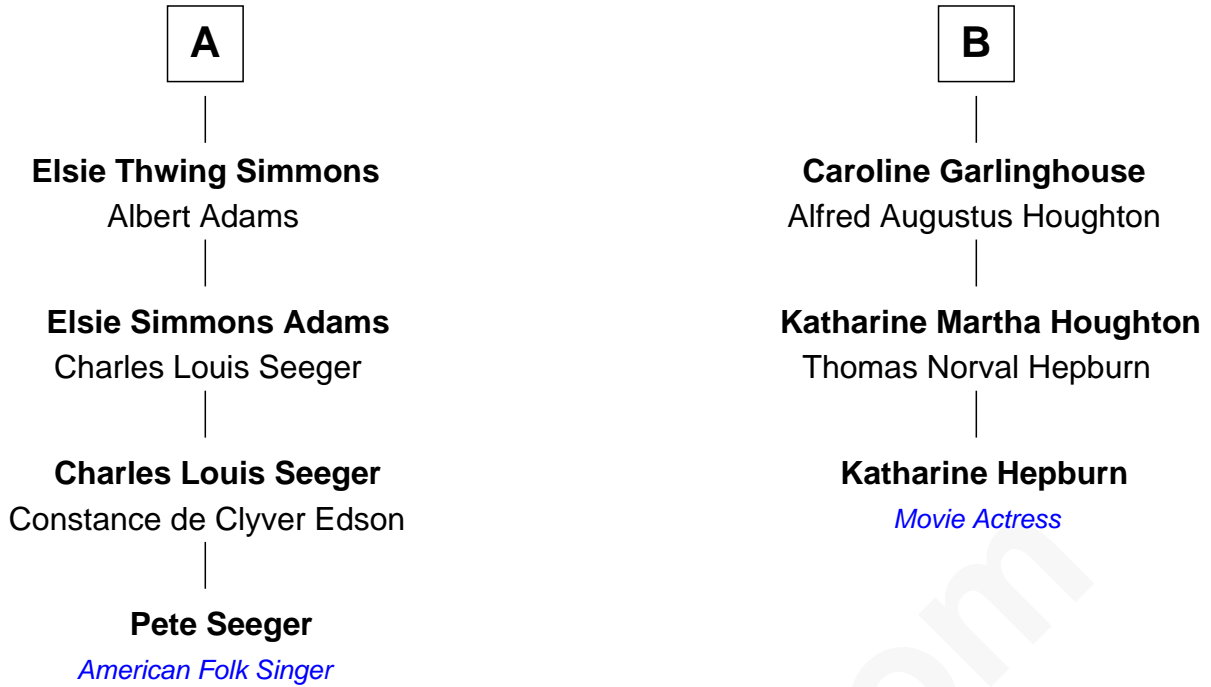

# FamousKin.com Relationship Chart of

**Pete Seeger**

*American Folk Singer*

9th cousin 1 time removed of

**Katharine Hepburn**

*Movie Actress*

**Jonathan Brewster**

Lucretia Oldham

FamousKin.com