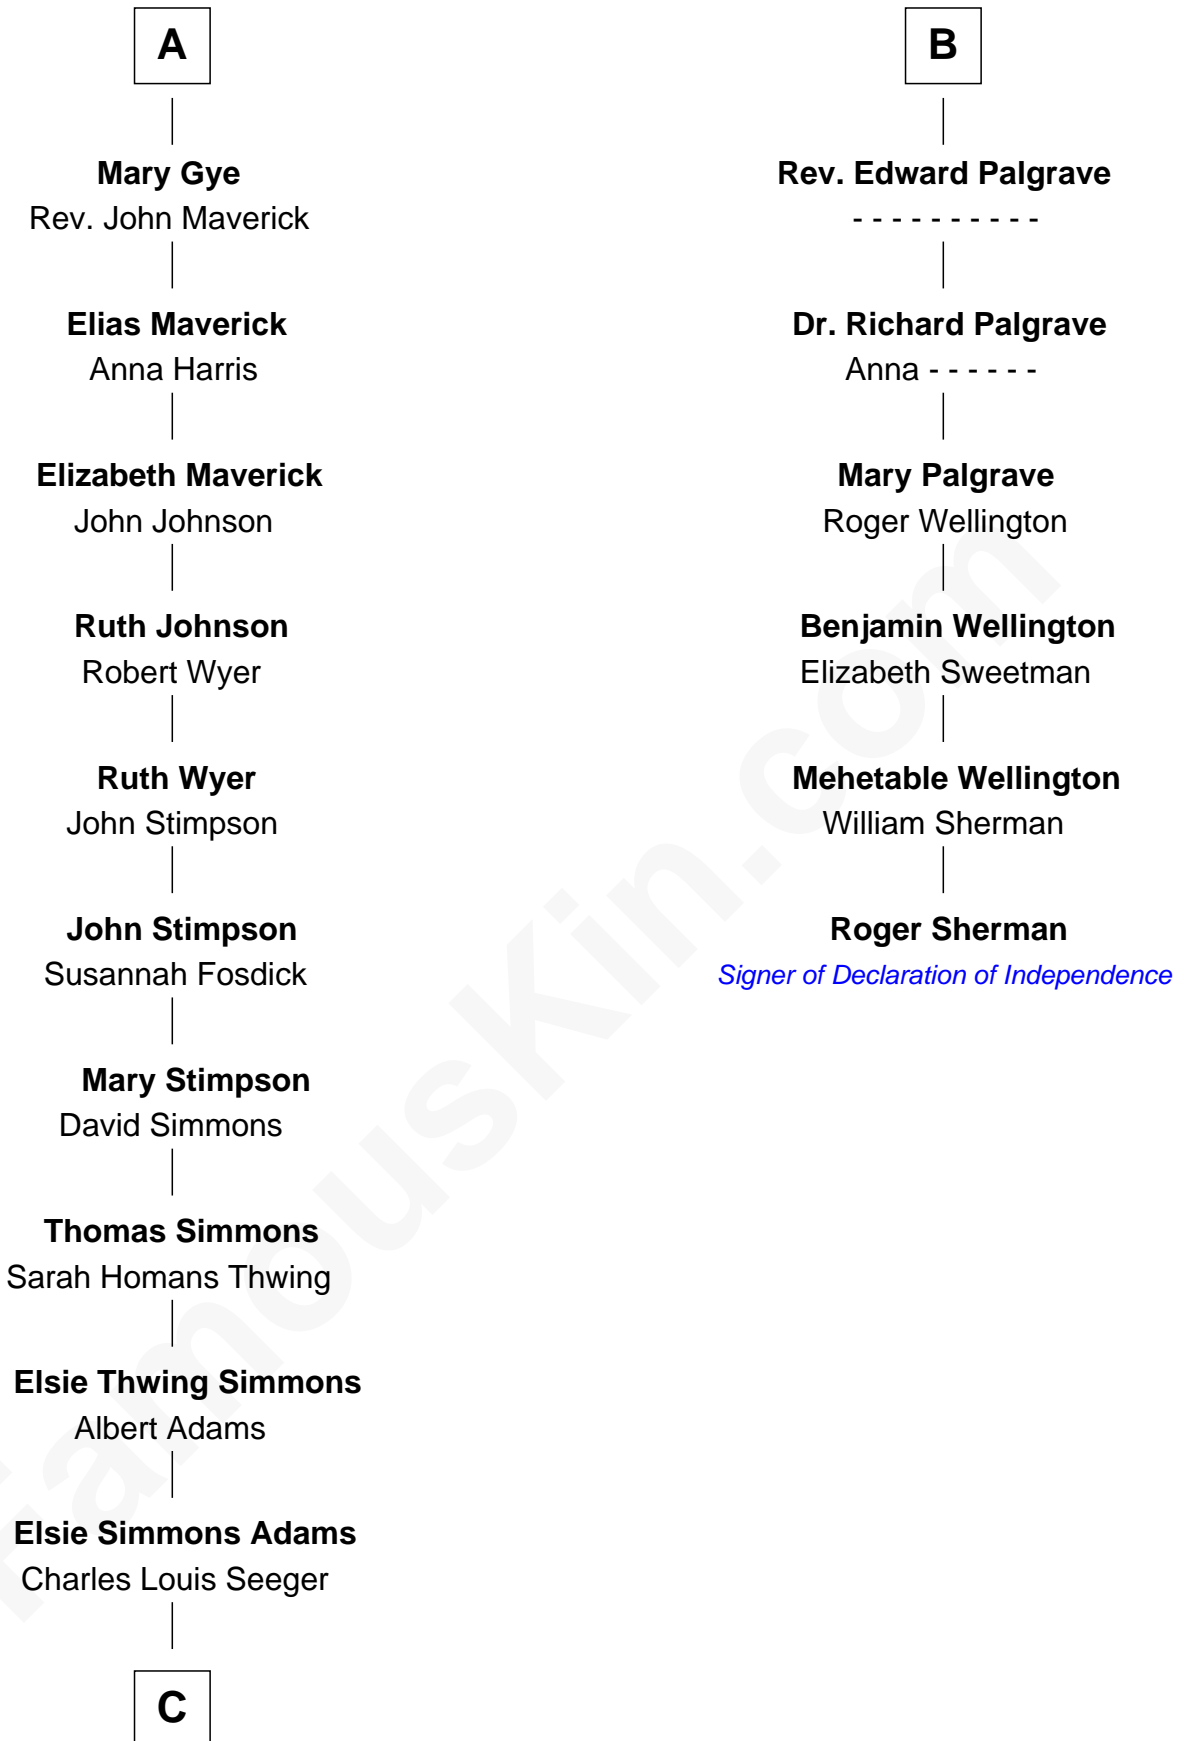

# FamousKin.com Relationship Chart of

**Pete Seeger**

*American Folk Singer*

12th cousin 6 times removed of

**Roger Sherman**

*Signer of the Declaration of Independence*

**C**

—  
**Charles Louis Seeger**  
Constance de Clyver Edson

—  
**Pete Seeger**  
*American Folk Singer*

FamousKin.com