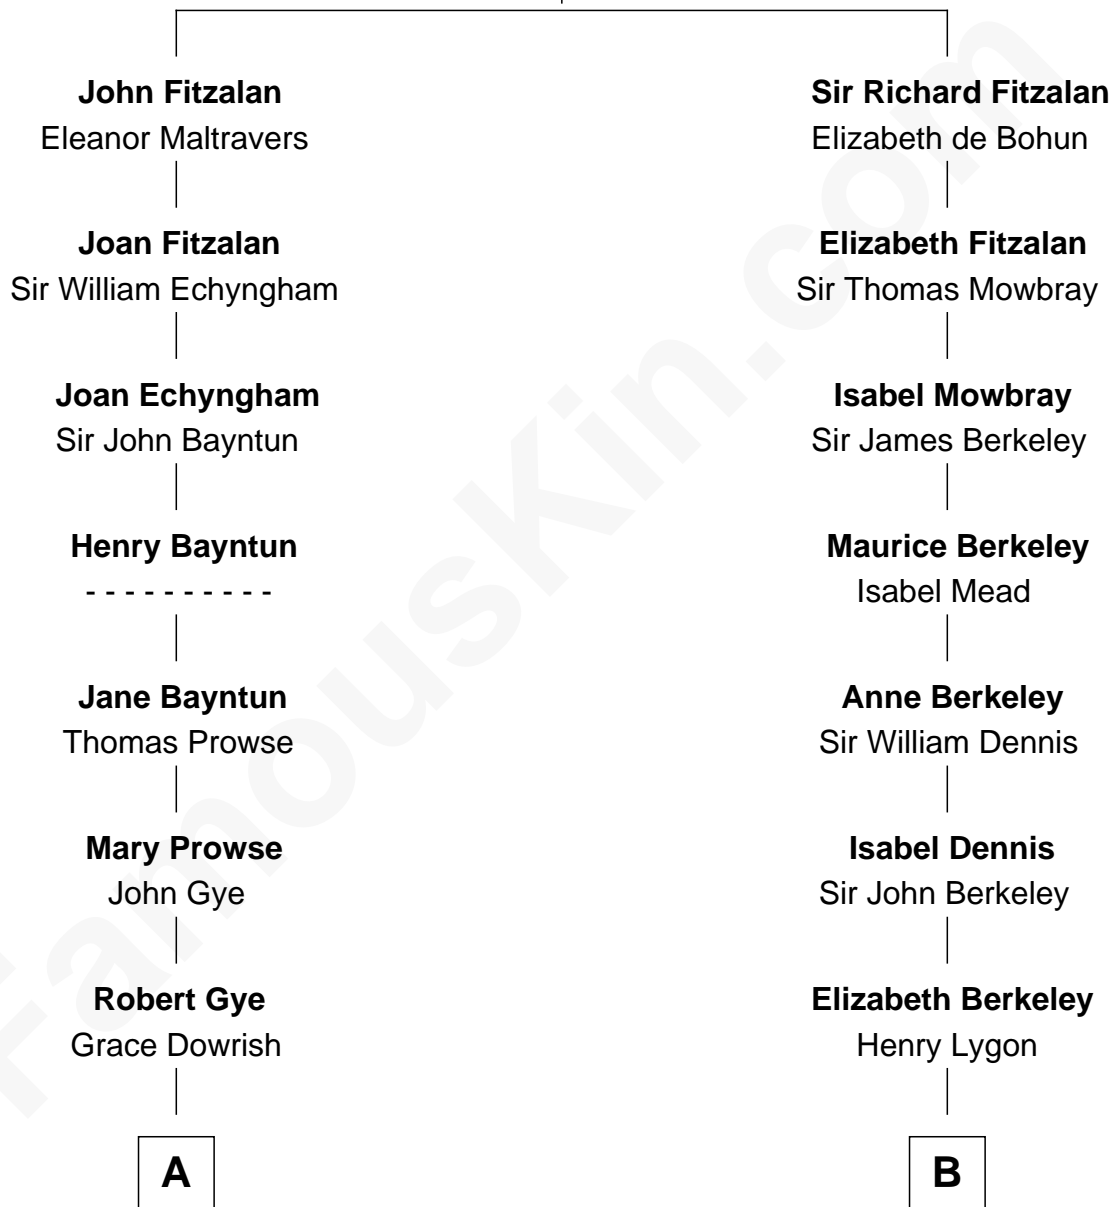

FamousKin.com Relationship Chart of

Pete Seeger

American Folk Singer

18th cousin 3 times removed of

Michael Lookinland

TV Actor

Richard Fitzalan
Eleanor Plantagenet

C

Charles Louis Seeger
Constance de Clyver Edson

Pete Seeger
American Folk Singer

D

Rufus Lemuel Cole
Matilda M. Hall

Nellie M. Cole
John Andrew Lookinland

Orrin Paul Lookinland
Madeline Tait

Paul Russell Lookinland
Karen Ruth McKinney