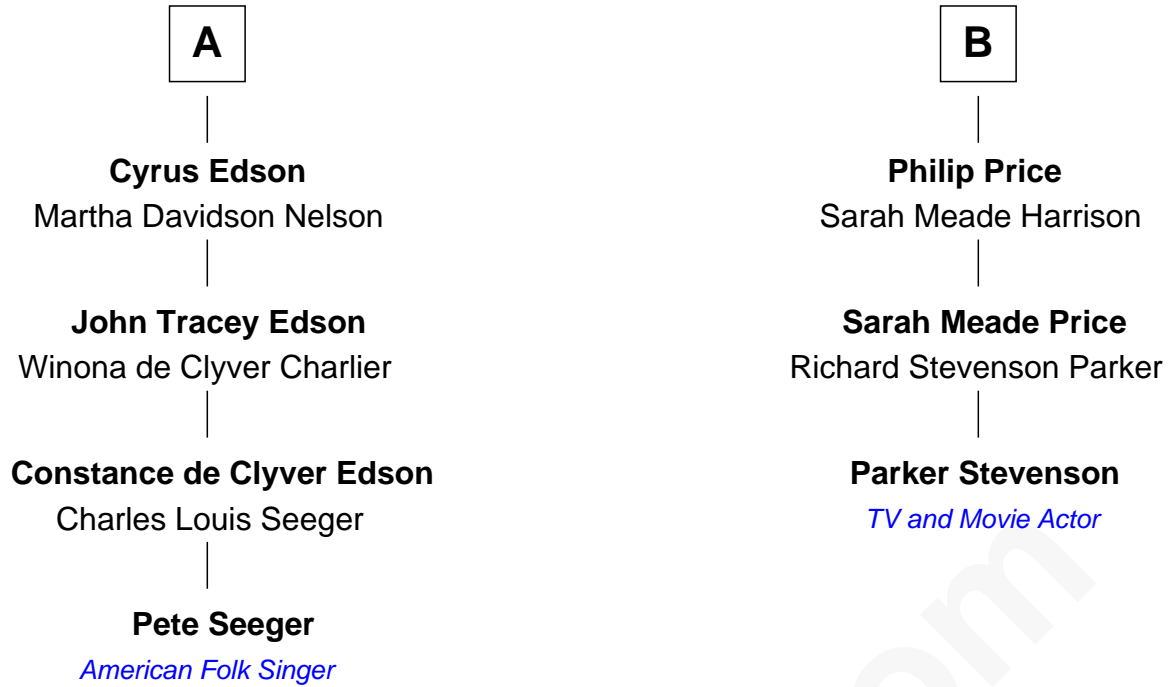

# FamousKin.com Relationship Chart of

**Pete Seeger**

*American Folk Singer*

9th cousin 1 time removed of

**Parker Stevenson**

*TV and Movie Actor*

**Isaac Allerton**

*with wife  
Mary Norris*

**Elizabeth Lee**  
Zachary Taylor

**Perez Waterman**  
Abigail Bryant

**Col. Richard Taylor**  
Sarah Dabney Strother

**Abigail Waterman**  
Charles Perkins

**Brig. Gen. Joseph Pannell Taylor**  
Evelyn Aurilla McLean

**Asenath Perkins**  
Ezra Edson

**Col. Joseph Hancock Taylor**  
Mary Montgomery Meigs

**Ophir Edson**  
Sophia Williams

**Evelyn Taylor**  
Eli Kirk Price

**A**

**B**

FamousKin.com