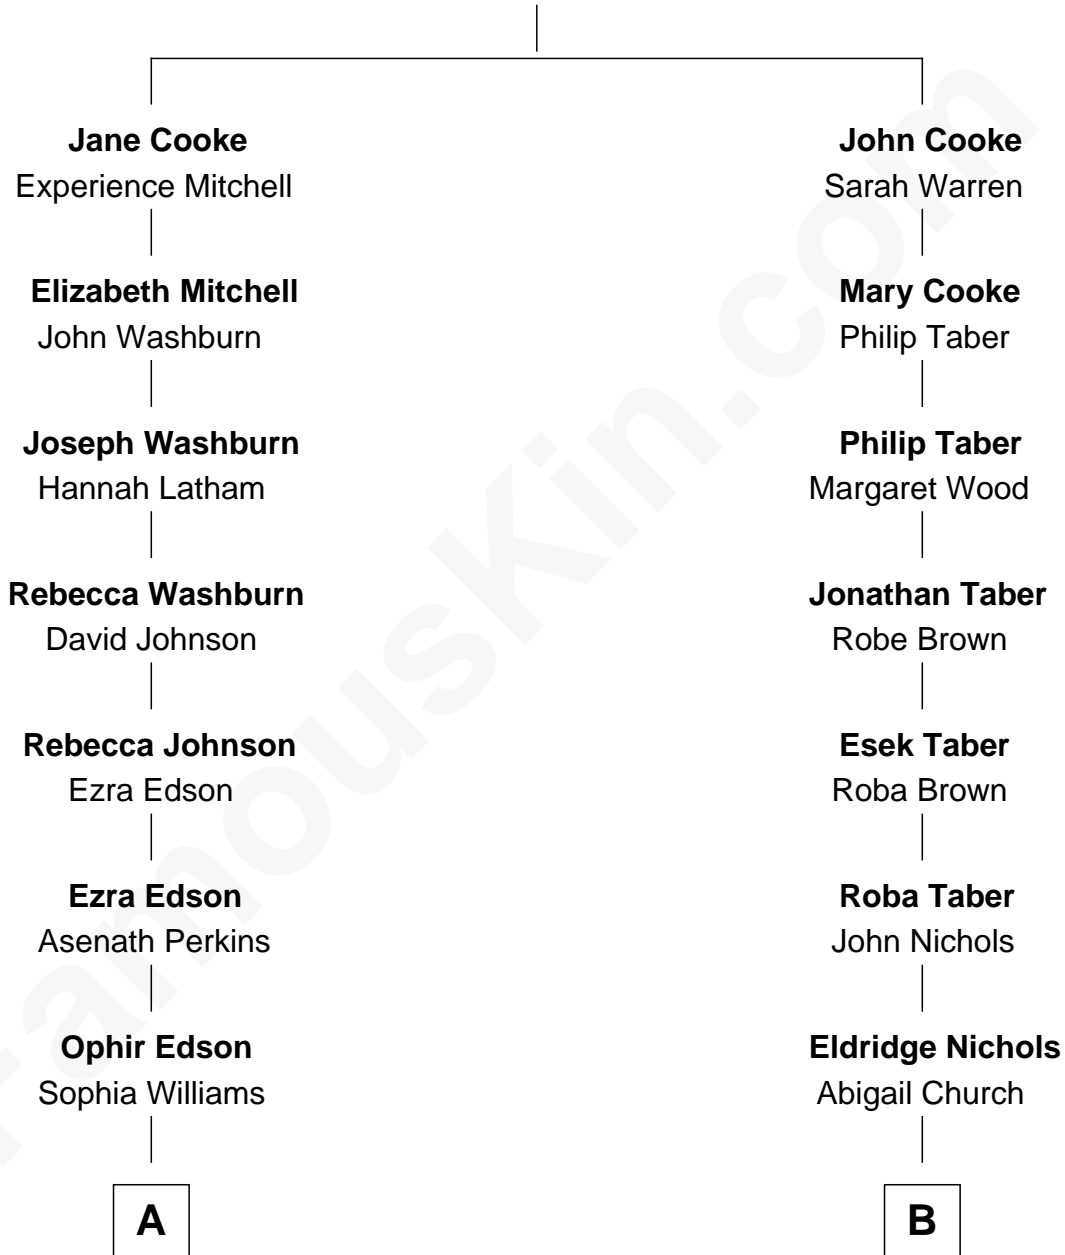

FamousKin.com Relationship Chart of

Pete Seeger

American Folk Singer

10th cousin 3 times removed of

Taylor Lautner

TV and Movie Actor

Francis Cooke

Hester le Mahieu