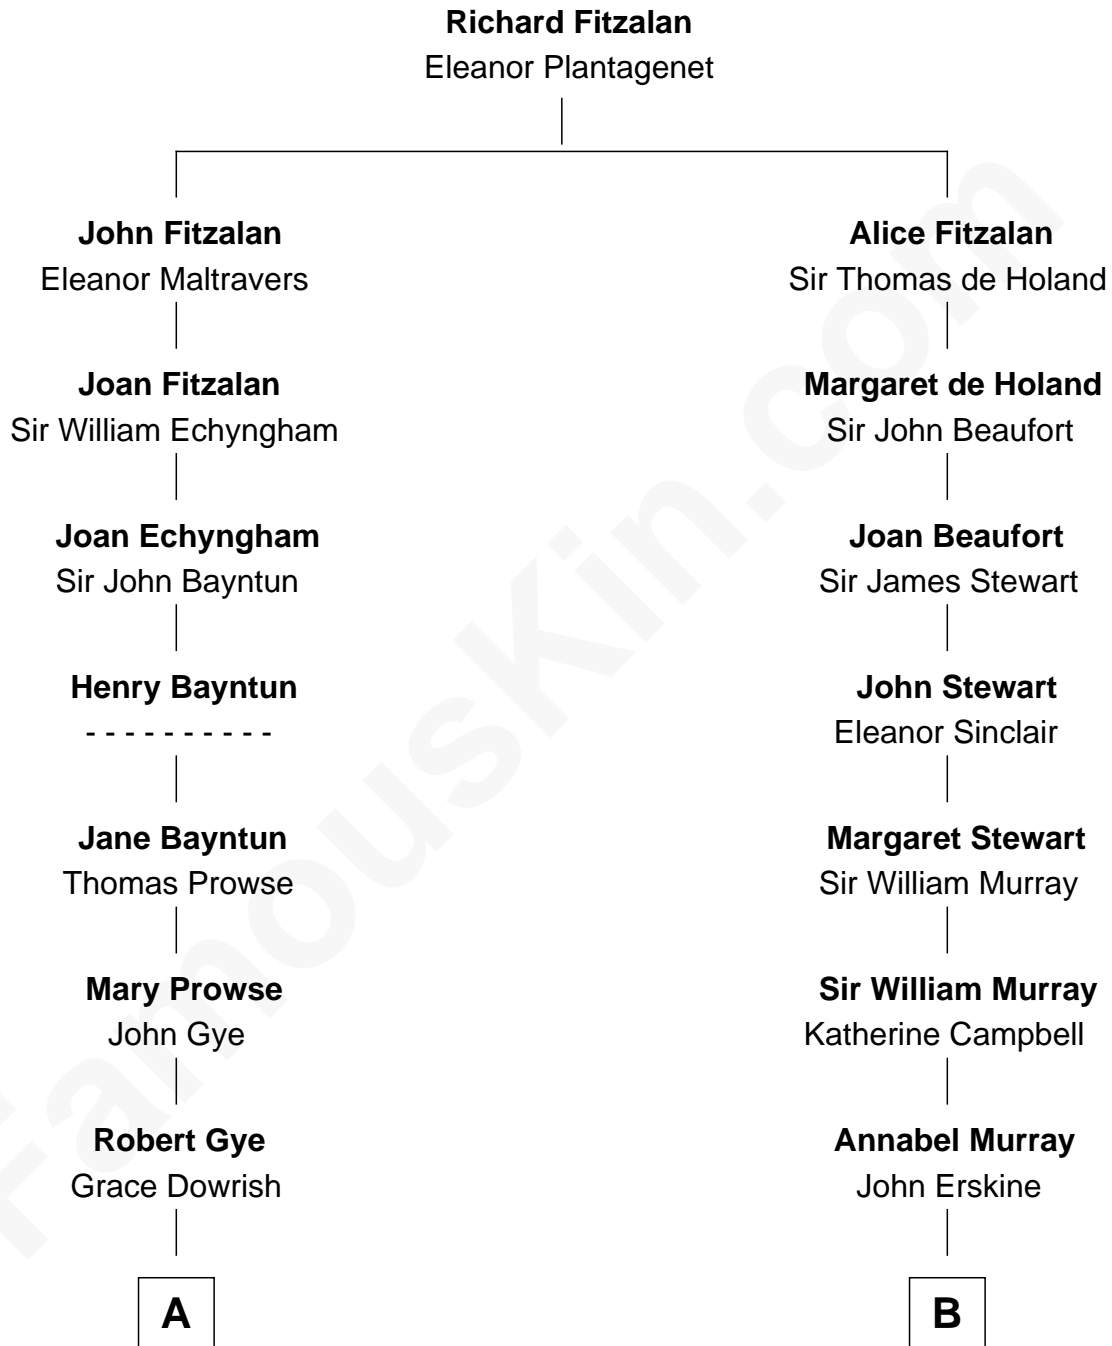

# FamousKin.com Relationship Chart of

**Pete Seeger**

*American Folk Singer*

11th cousin 7 times removed of

**Major John Pitcairn**

*British Commander at Battle of Lexington*

**C**

**Charles Louis Seeger**  
Constance de Clyver Edson

**Pete Seeger**  
*American Folk Singer*

FamousKin.com