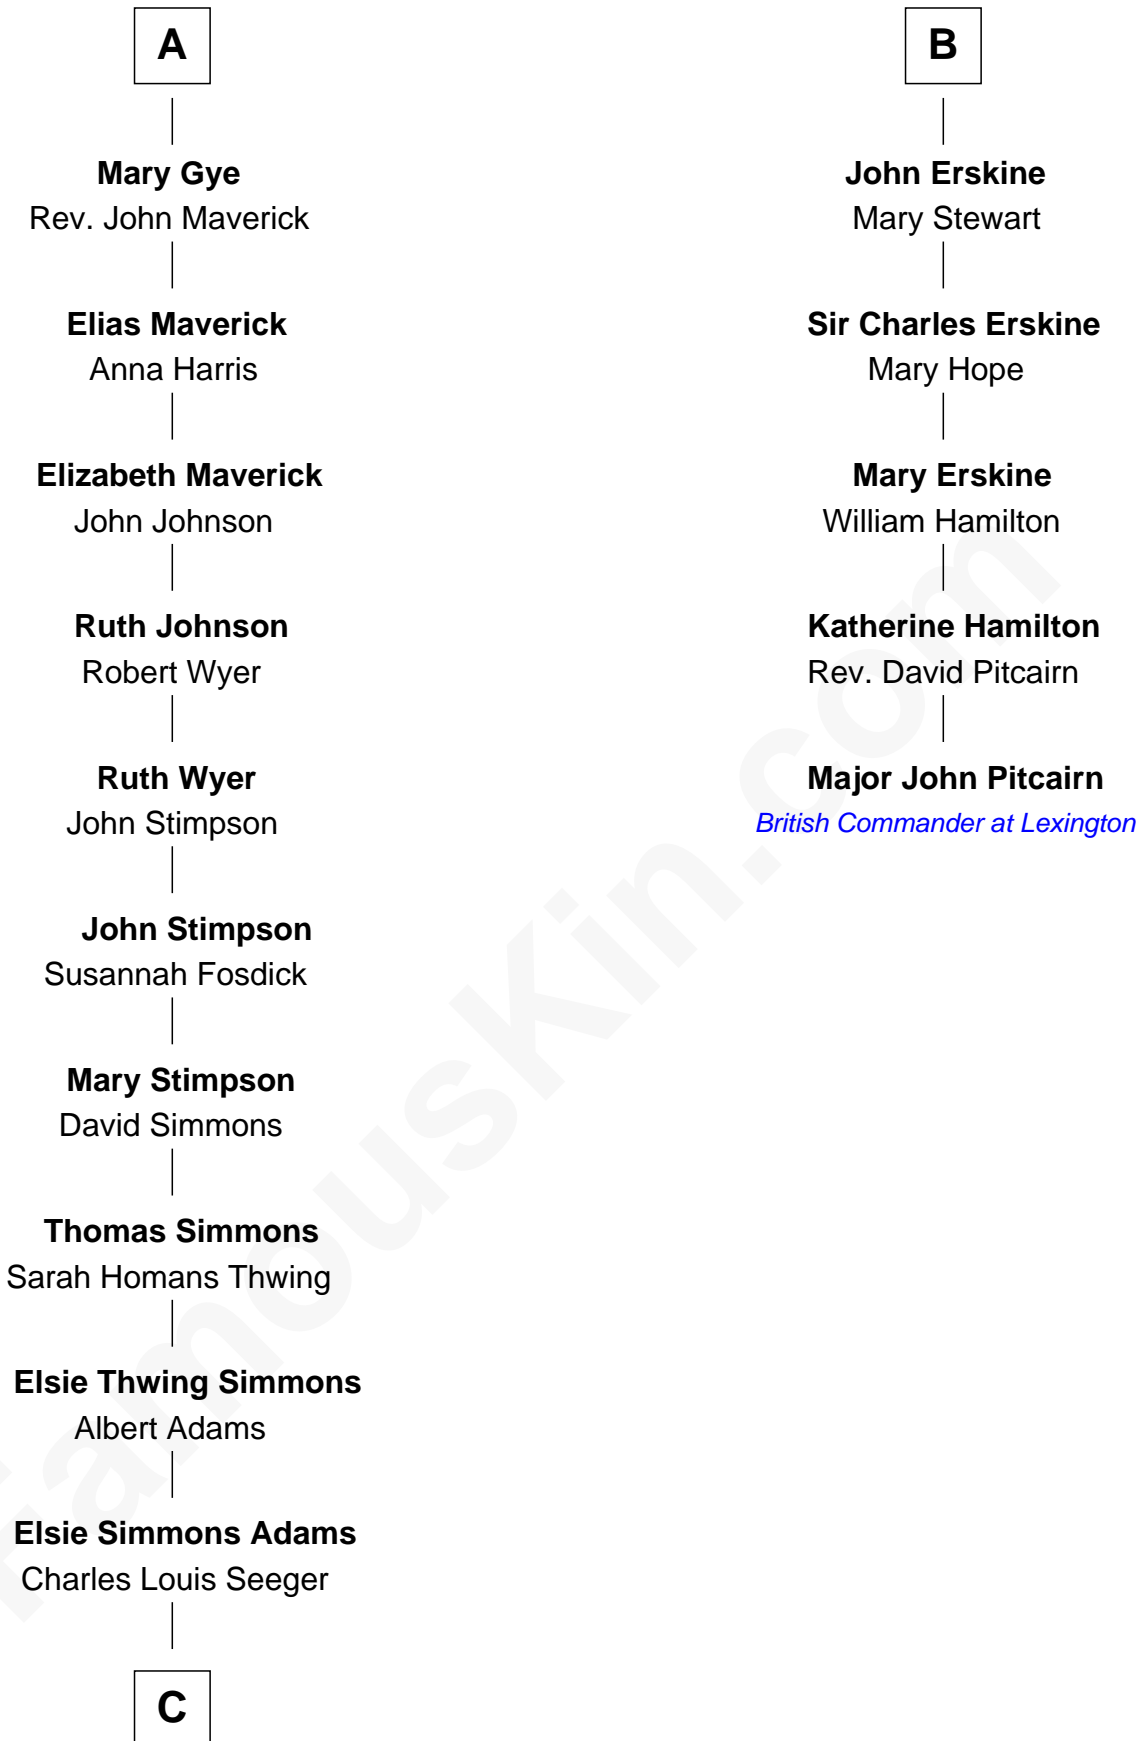

# FamousKin.com Relationship Chart of

**Pete Seeger**

*American Folk Singer*

11th cousin 7 times removed of

**Major John Pitcairn**

*British Commander at Battle of Lexington*

**C**

**Charles Louis Seeger**  
Constance de Clyver Edson

**Pete Seeger**  
*American Folk Singer*

FamousKin.com