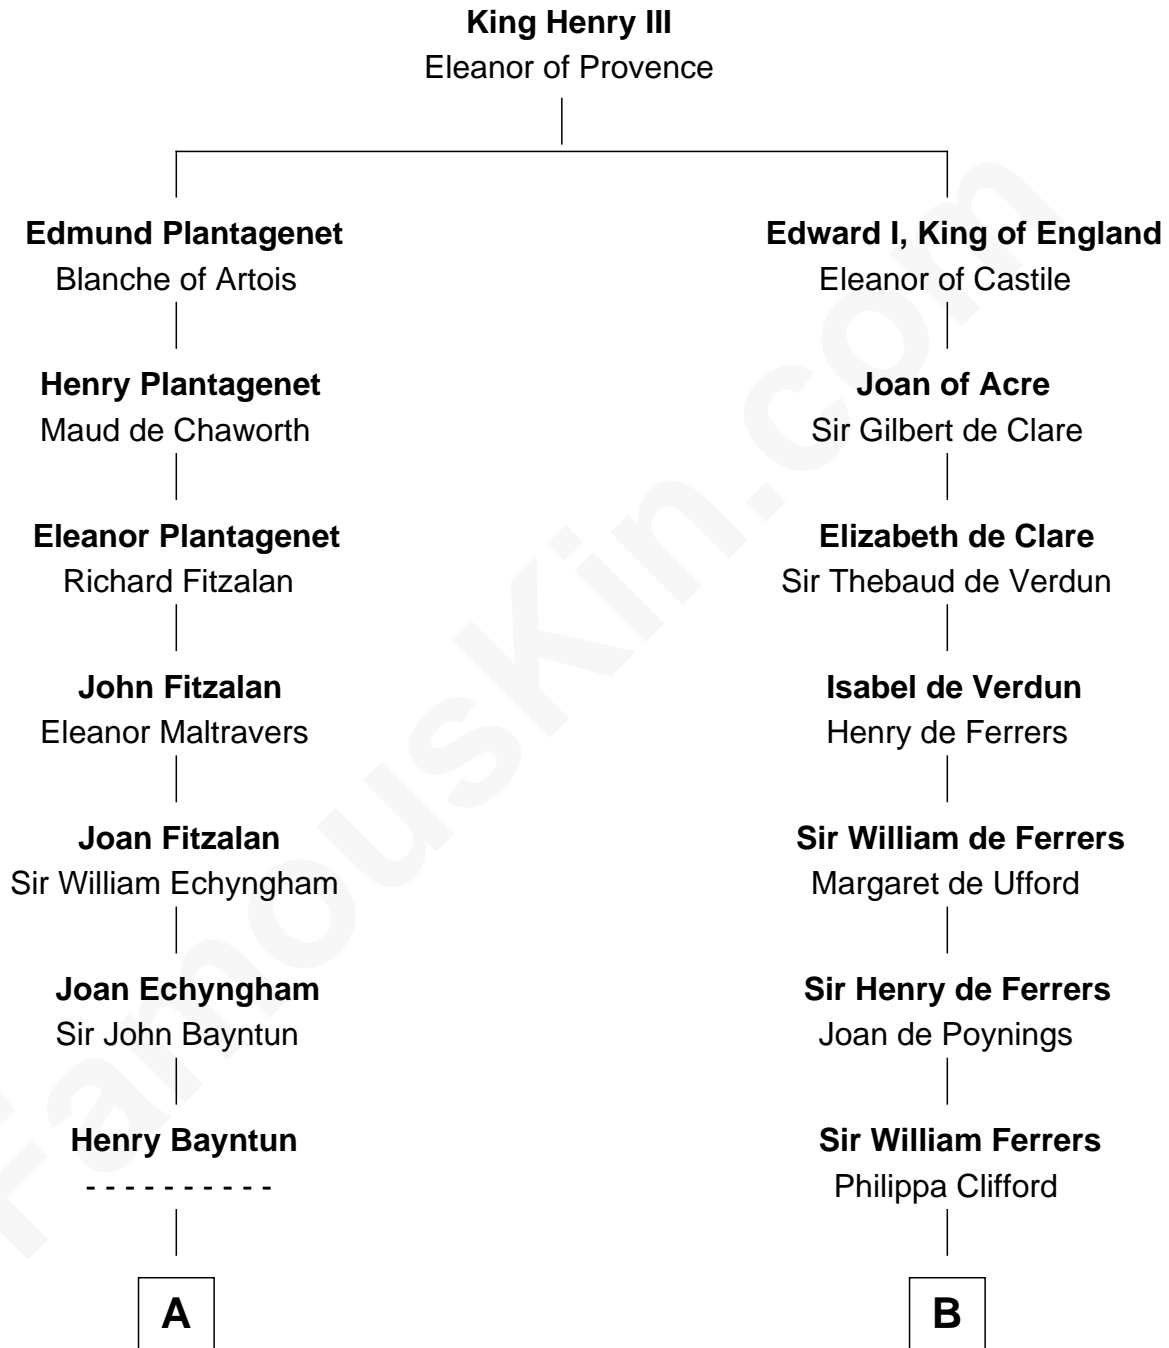

FamousKin.com Relationship Chart of

Pete Seeger

American Folk Singer

13th cousin 8 times removed of

Edmund Waller

English Poet and Politician

C

—
Thomas Simmons
Sarah Homans Thwing

—
Elsie Thwing Simmons
Albert Adams

—
Elsie Simmons Adams
Charles Louis Seeger

—
Charles Louis Seeger
Constance de Clyver Edson

—
Pete Seeger
American Folk Singer

FamousKin.com