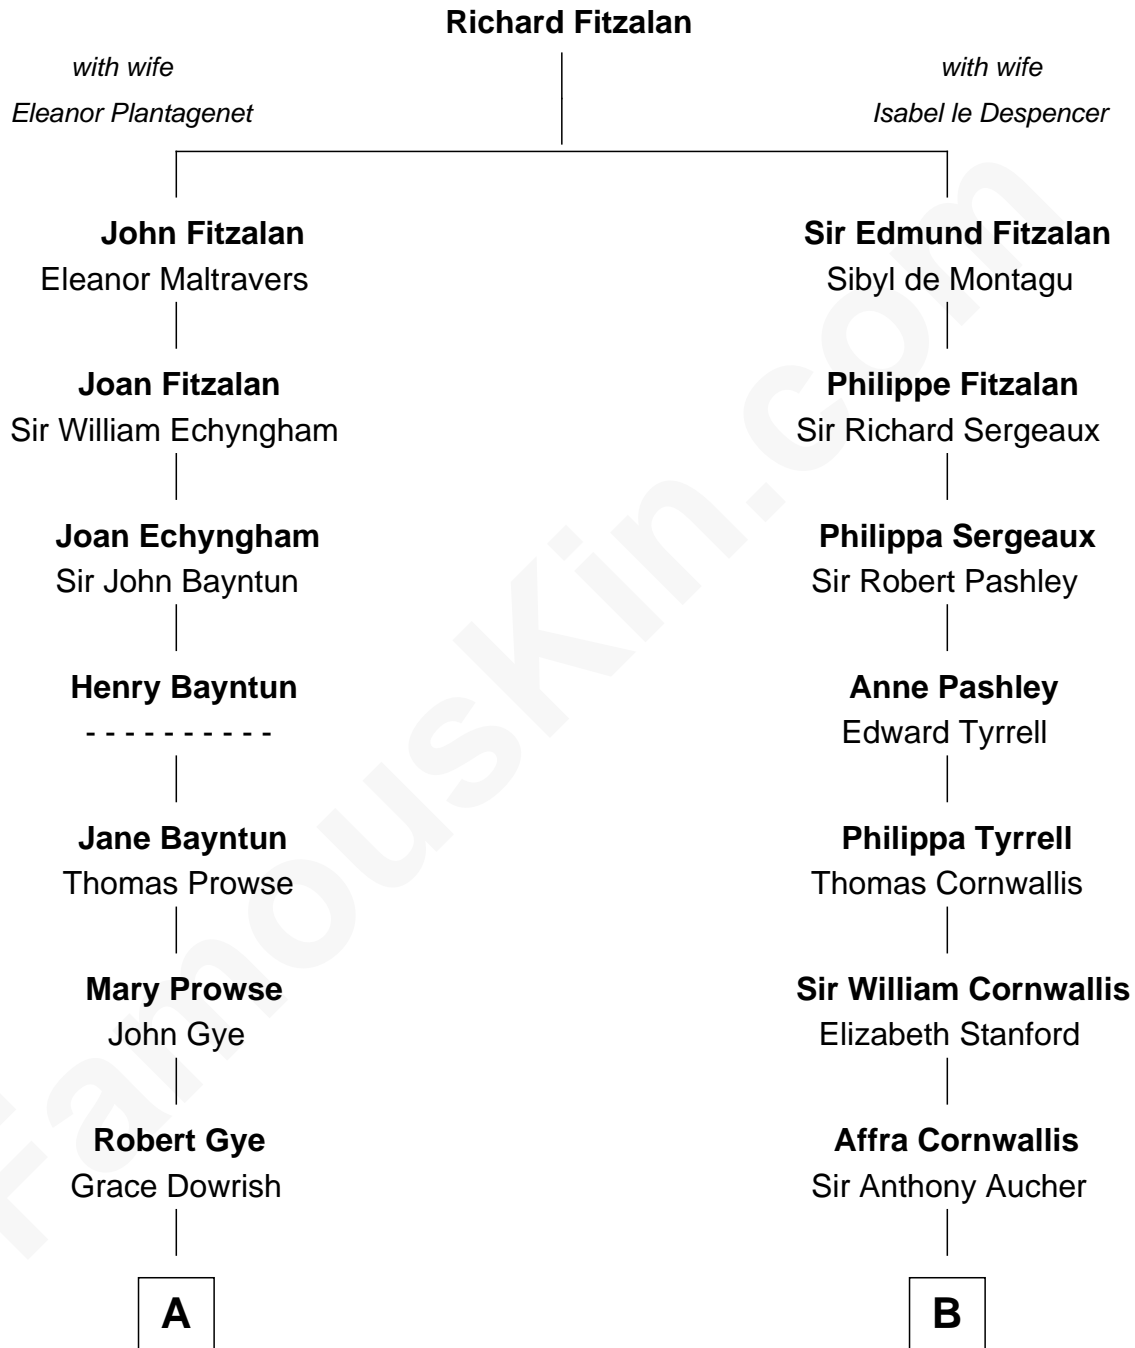

FamousKin.com Relationship Chart of

Pete Seeger

American Folk Singer

18th cousin 3 times removed of

Admiral Richard Byrd

Polar Explorer

C

Charles Louis Seeger
Constance de Clyver Edson

Pete Seeger
American Folk Singer

D

Eliza Bolling West
Dr. Joel Walker Flood

Col. Henry De La Warr Flood
Mary Elizabeth Trent

Joel Walker Flood
Ella Faulkner

Eleanor Bolling Flood
Richard Evelyn Byrd

Admiral Richard Byrd
Polar Explorer