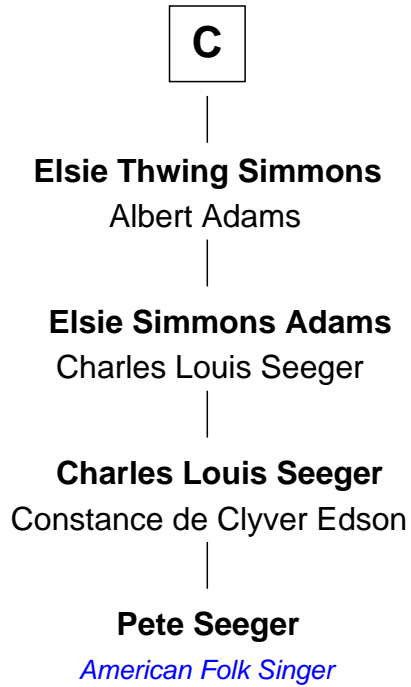

FamousKin.com Relationship Chart of

Pete Seeger

American Folk Singer

16th cousin 4 times removed of

William Floyd

Signer of the Declaration of Independence

Sir Maurice de Berkeley

Eve la Zouche

Milicent de Berkeley

John Maltravers

Sir John Maltravers

Gwenthin - - - - -

Eleanor Maltravers

John Fitzalan

Joan Fitzalan

Sir William Echyngam

Joan Echyngam

Sir John Bayntun

Henry Bayntun

- - - - -

Jane Bayntun

Thomas Prowse

A

Isabel de Berkeley

Joan de Waterton

Katherine de Welles

Robert Tempest

John Tempest

- - - - -

B

FamousKin.com