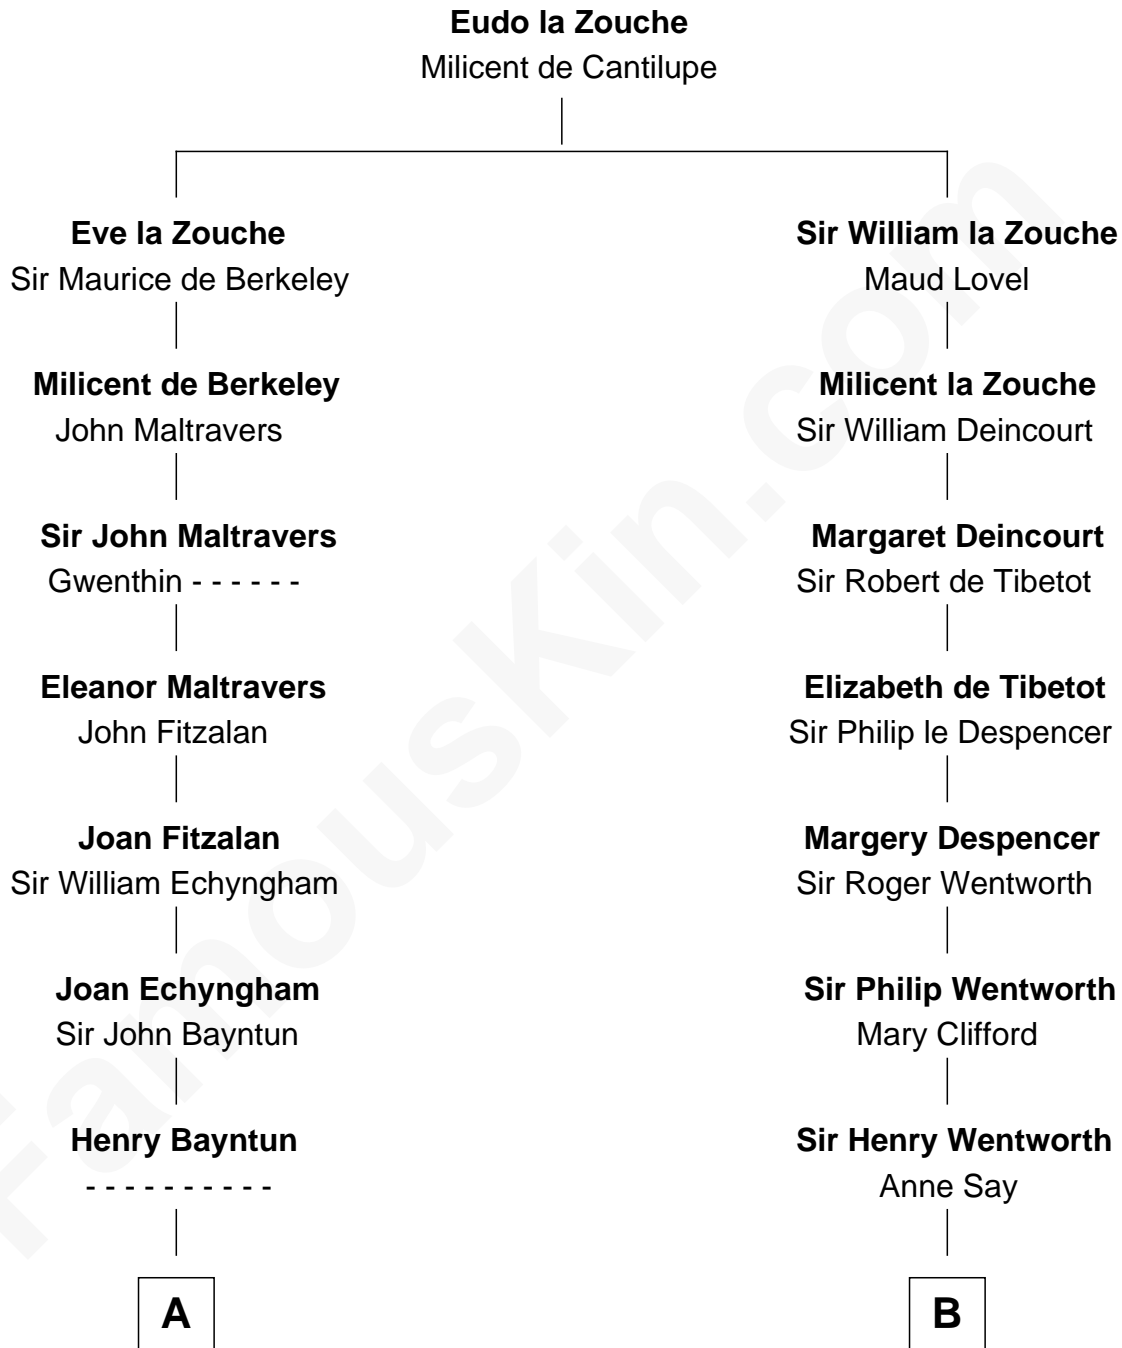

FamousKin.com Relationship Chart of

Pete Seeger

American Folk Singer

14th cousin 7 times removed of

Caesar Rodney

Signer of the Declaration of Independence

C

Thomas Simmons
Sarah Homans Thwing

Elsie Thwing Simmons
Albert Adams

Elsie Simmons Adams
Charles Louis Seeger

Charles Louis Seeger
Constance de Clyver Edson

Pete Seeger
American Folk Singer

FamousKin.com