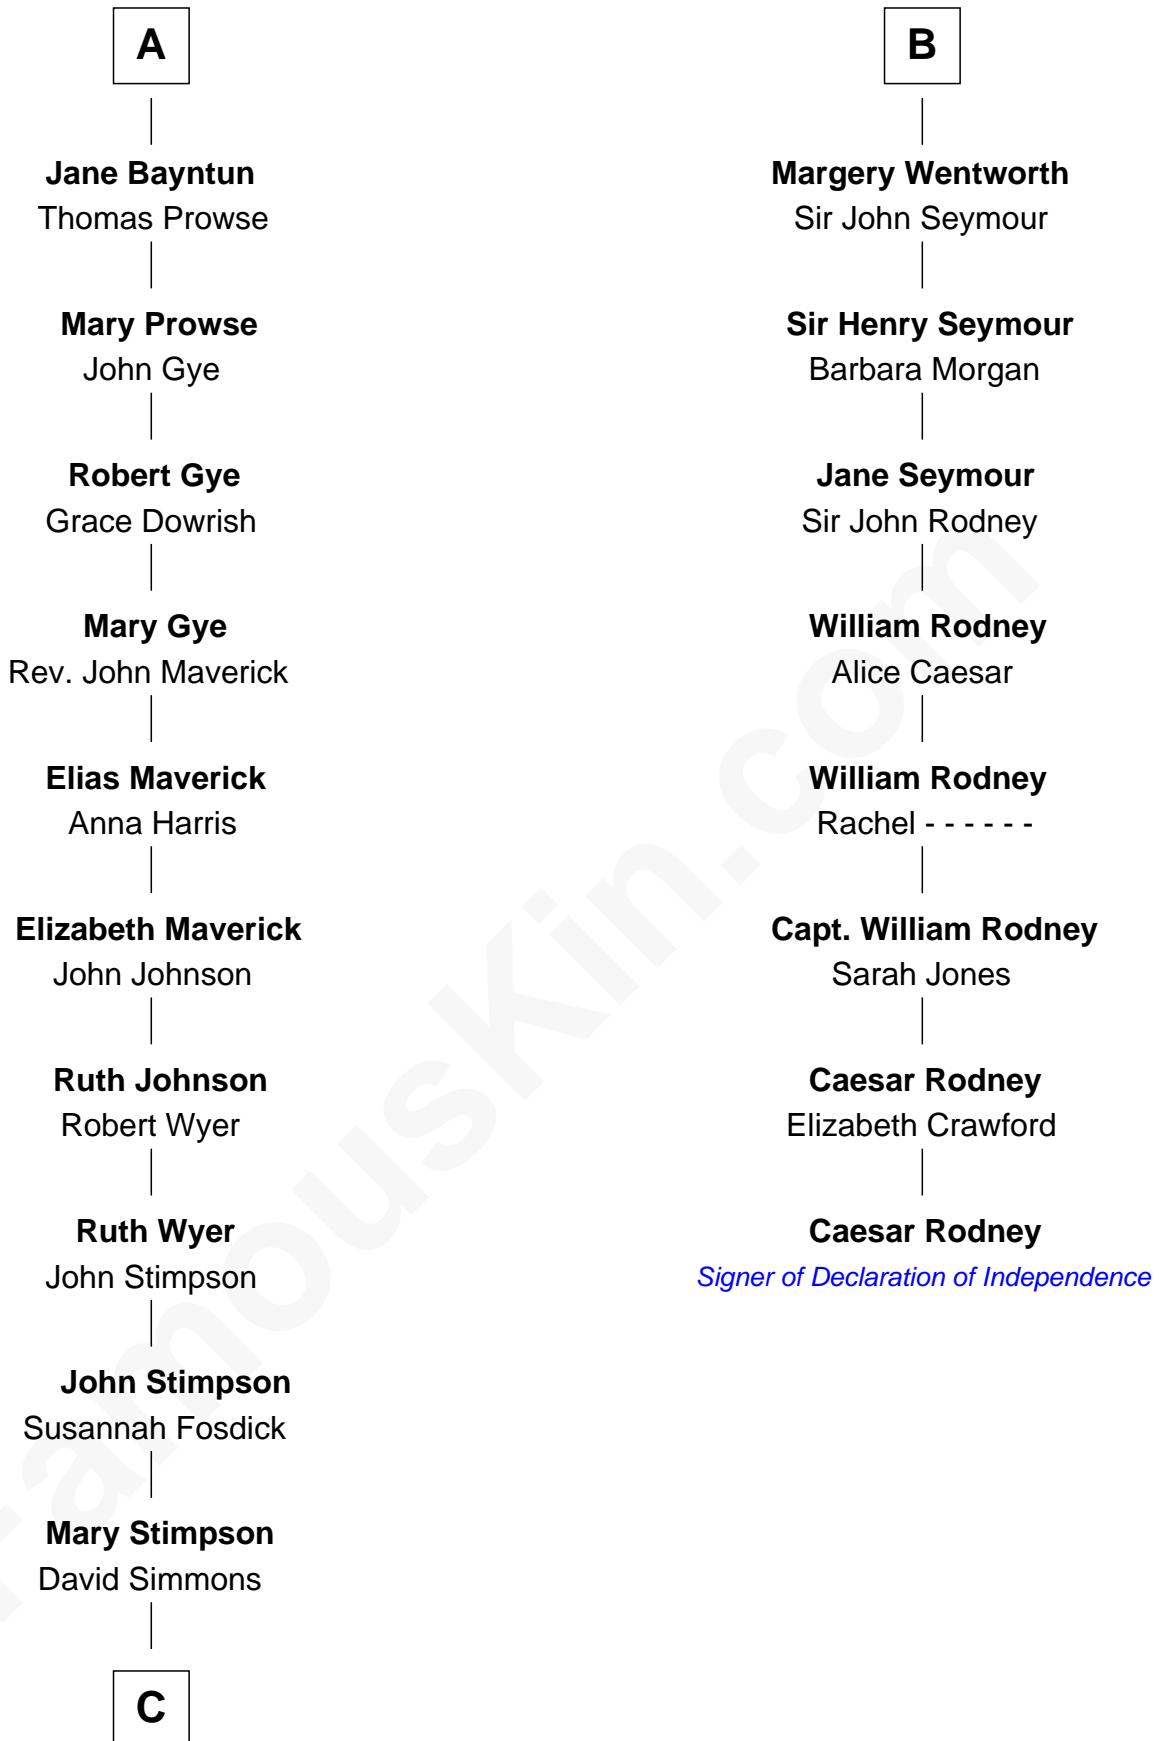

FamousKin.com Relationship Chart of

Pete Seeger

American Folk Singer

14th cousin 7 times removed of

Caesar Rodney

Signer of the Declaration of Independence

C

Thomas Simmons
Sarah Homans Thwing

Elsie Thwing Simmons
Albert Adams

Elsie Simmons Adams
Charles Louis Seeger

Charles Louis Seeger
Constance de Clyver Edson

Pete Seeger
American Folk Singer

FamousKin.com