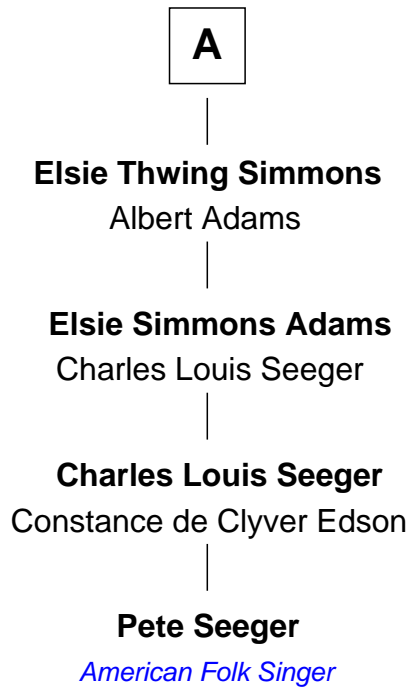

# FamousKin.com Relationship Chart of

**Pete Seeger**

*American Folk Singer*

6th cousin 4 times removed of

**Oliver Hazard Perry**

*Hero of Lake Erie during the War of 1812*

**Jonathan Brewster**

Lucretia Oldham

**Susannah Fosdick**

John Stimpson

**Mary Stimpson**

David Simmons

**Thomas Simmons**

Sarah Homans Thwing

**A**

**Elizabeth Brewster**

Christopher Christophers

**John Christophers**

Elizabeth Mulford

**Elizabeth Christophers**

Joshua Raymond

**Elizabeth Raymond**

Oliver Hazard

**Mercy Hazard**

Freeman Perry

**Christopher Raymond Perry**

Sarah Wallace Alexander

**Oliver Hazard Perry**

*Hero of Lake Erie*

FamousKin.com