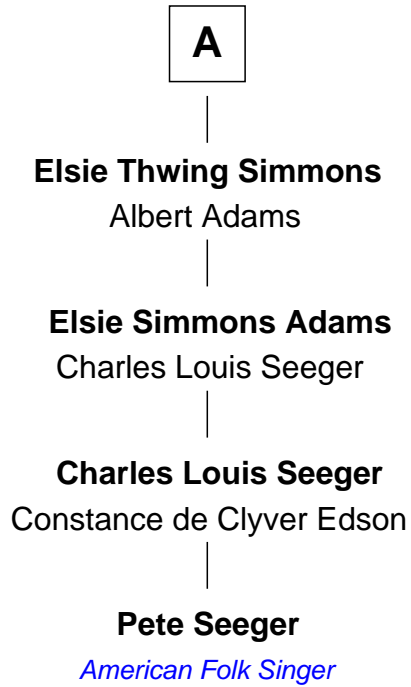

FamousKin.com Relationship Chart of

Pete Seeger

American Folk Singer

6th cousin 4 times removed of

General George B. McClellan

Union Army - U.S. Civil War

Jonathan Brewster

Lucretia Oldham

Susannah Fosdick

John Stimpson

Mary Stimpson

David Simmons

Thomas Simmons

Sarah Homans Thwing

A

Hannah Brewster

Samuel Starr

Jonathan Starr

Elizabeth Morgan

Mary Starr

Charles Eldredge

James Eldredge

Lucy Gallup

Eunice Eldredge

James McClellan

Dr. George McClellan

Elizabeth Sophia Brinton

General George B. McClellan

Union Army - U.S. Civil War

FamousKin.com