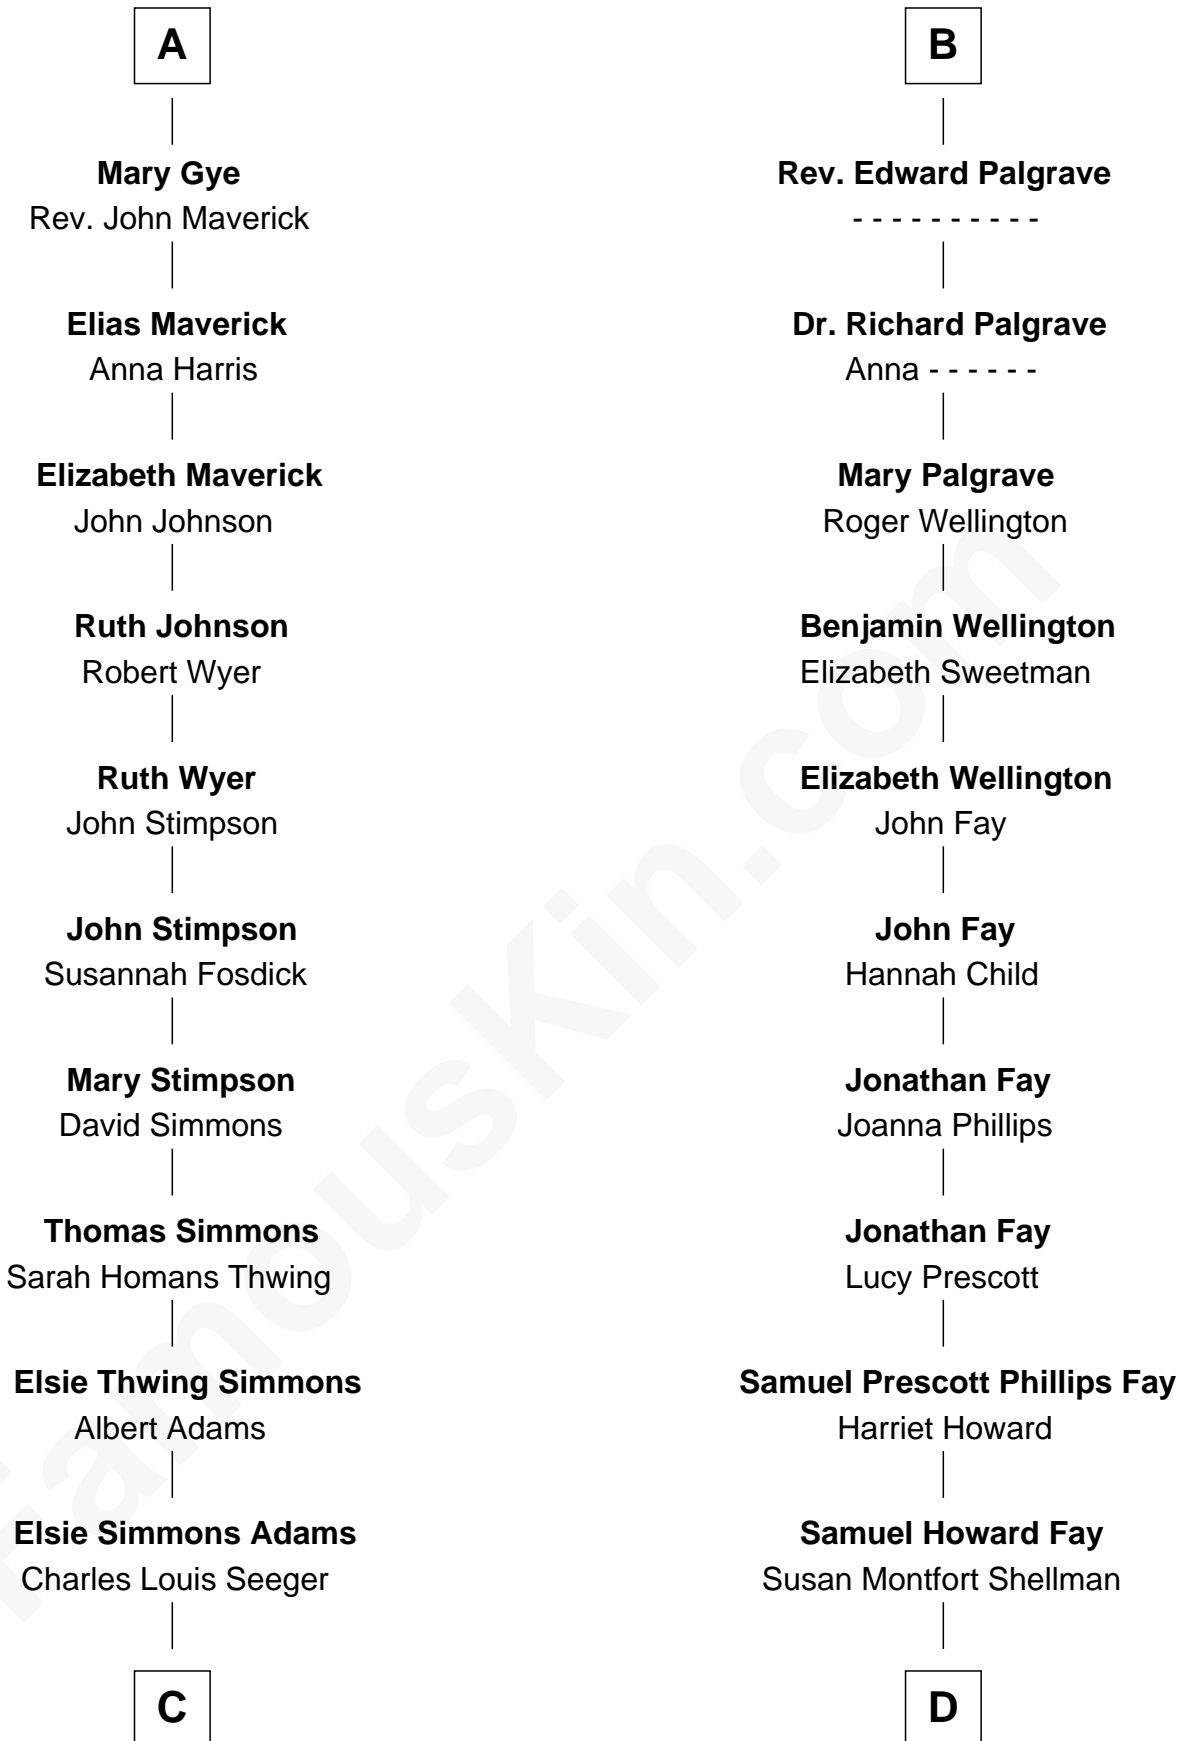

FamousKin.com Relationship Chart of

Pete Seeger

American Folk Singer

18th cousin 2 times removed of

George H. W. Bush

41st U.S. President

Richard Fitzalan
Eleanor Plantagenet

C

Charles Louis Seeger
Constance de Clyver Edson

Pete Seeger
American Folk Singer

D

Harriet Eleanor Fay
Rev. James Smith Bush

Samuel Prescott Bush
Flora Sheldon

Prescott Sheldon Bush
Dorothy Wear Walker

George H. W. Bush
41st U.S. President