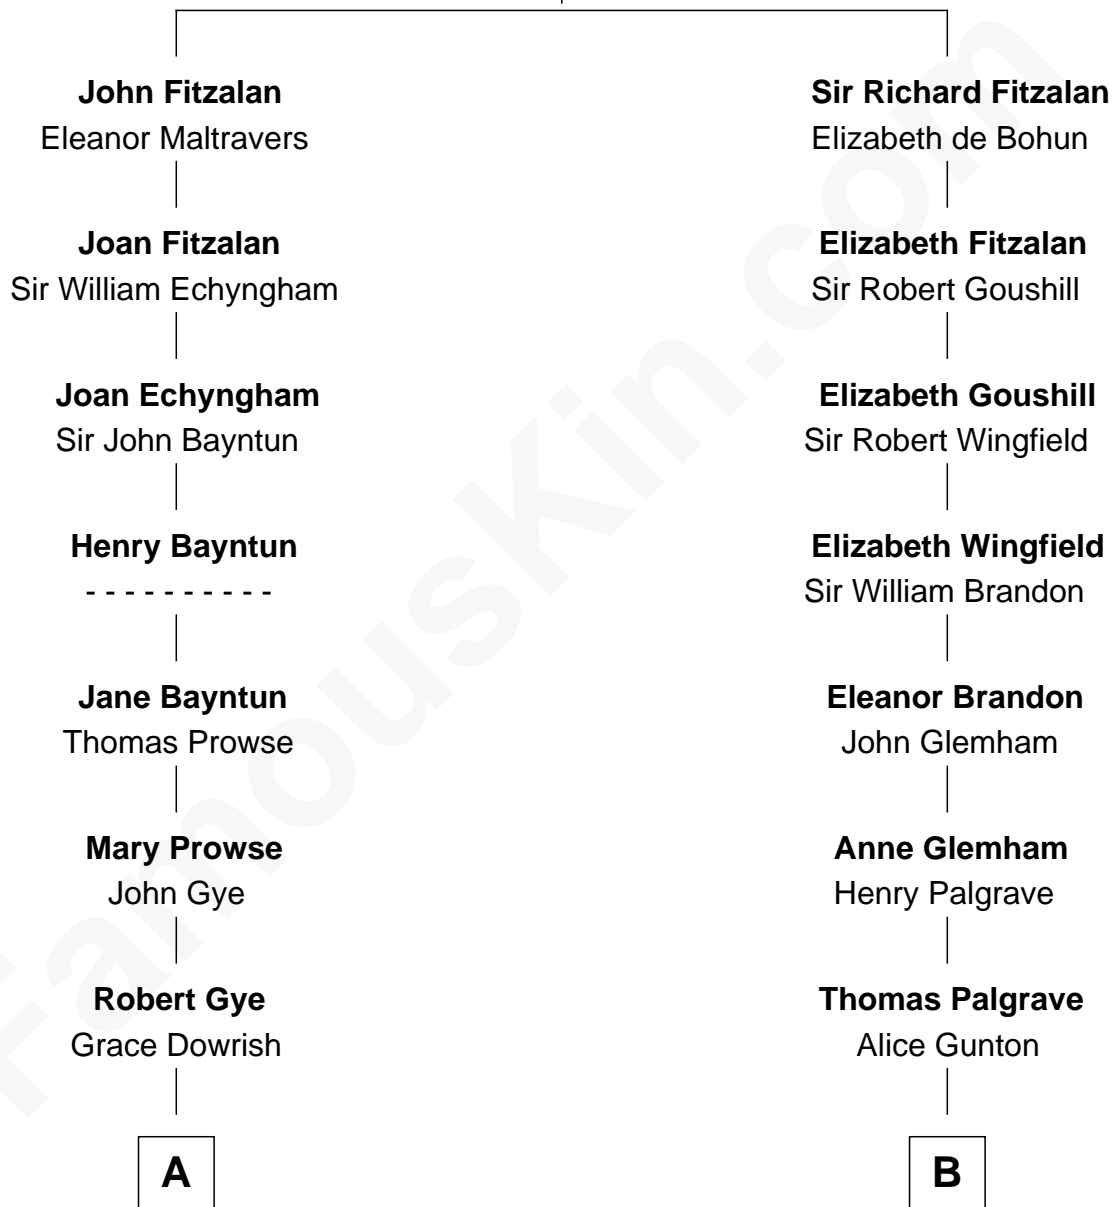

FamousKin.com Relationship Chart of

Pete Seeger

American Folk Singer

18th cousin 2 times removed of

George H. W. Bush

41st U.S. President

Richard Fitzalan
Eleanor Plantagenet

C

Charles Louis Seeger
Constance de Clyver Edson

Pete Seeger
American Folk Singer

D

Harriet Eleanor Fay
Rev. James Smith Bush

Samuel Prescott Bush
Flora Sheldon

Prescott Sheldon Bush
Dorothy Wear Walker

George H. W. Bush
41st U.S. President