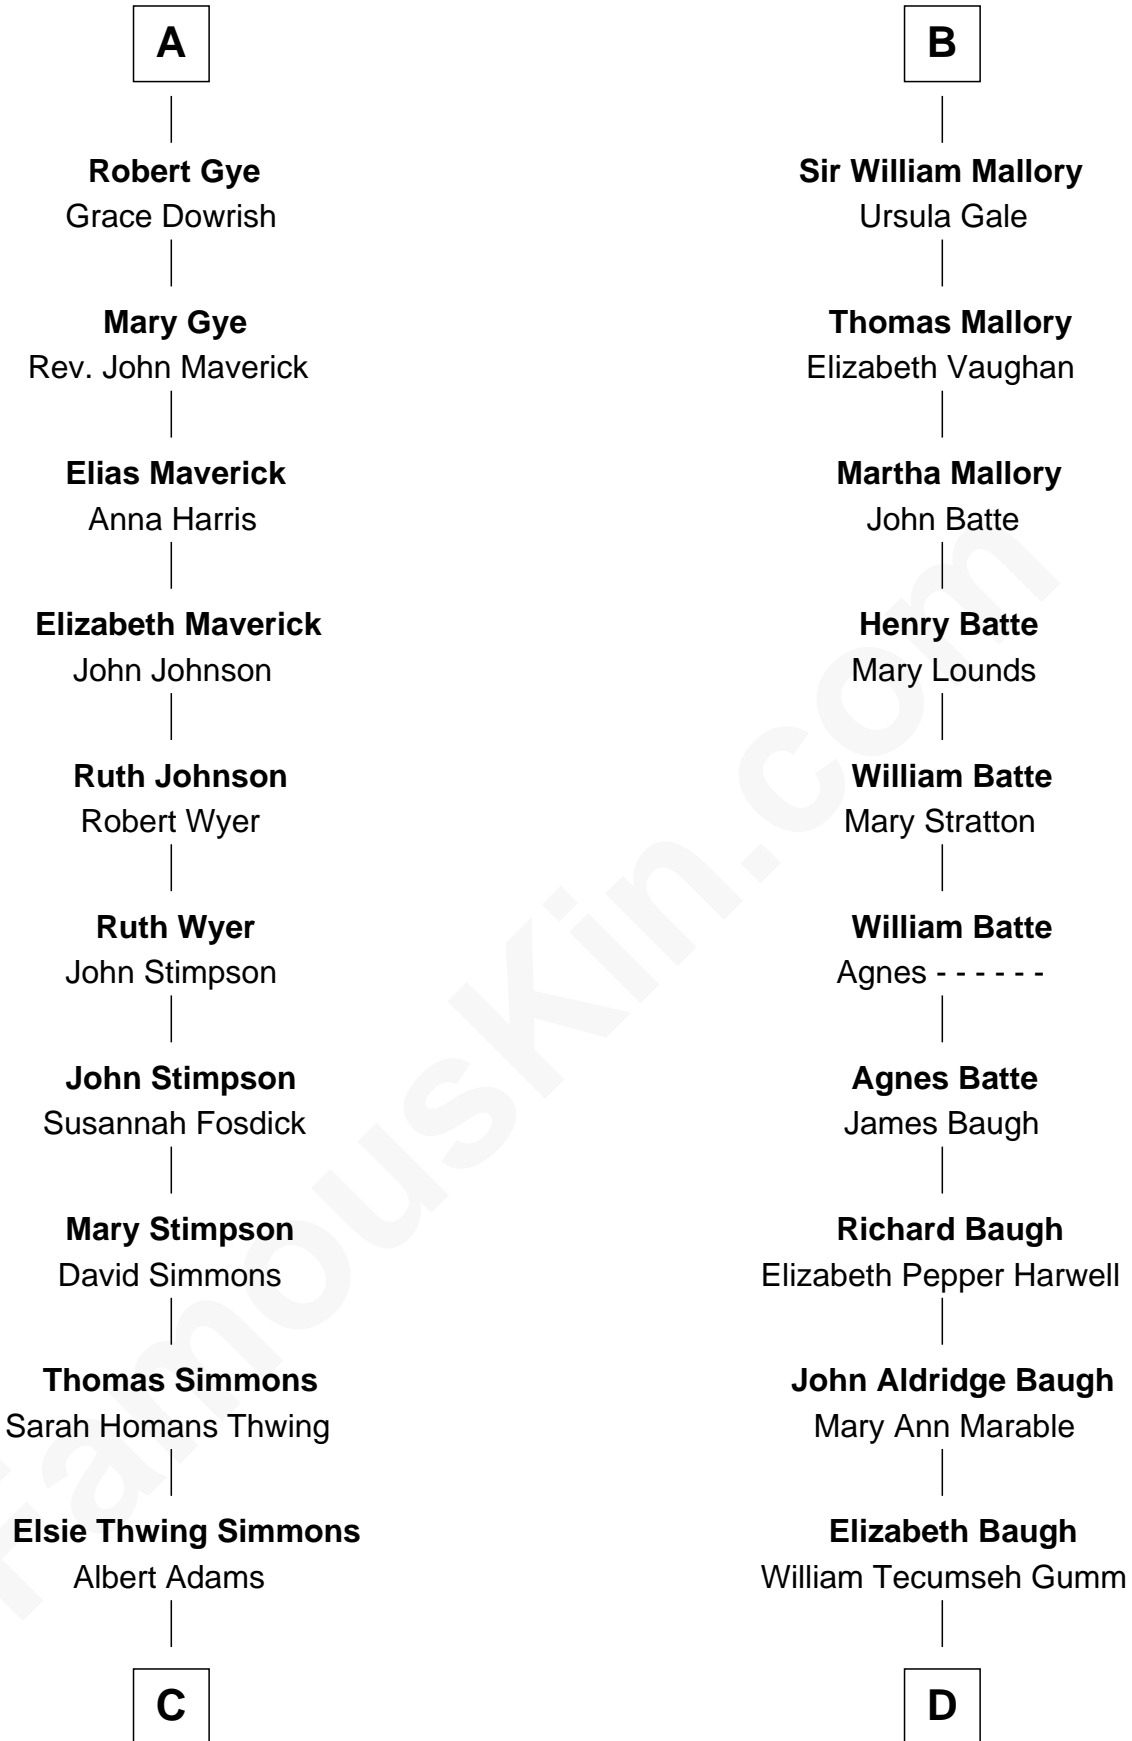

# FamousKin.com Relationship Chart of

**Pete Seeger**

*American Folk Singer*

18th cousin 1 time removed of

**Judy Garland**

*Singer and Movie Actress*

**Edmund Fitzalan**

Alice de Warenne

FamousKin.com