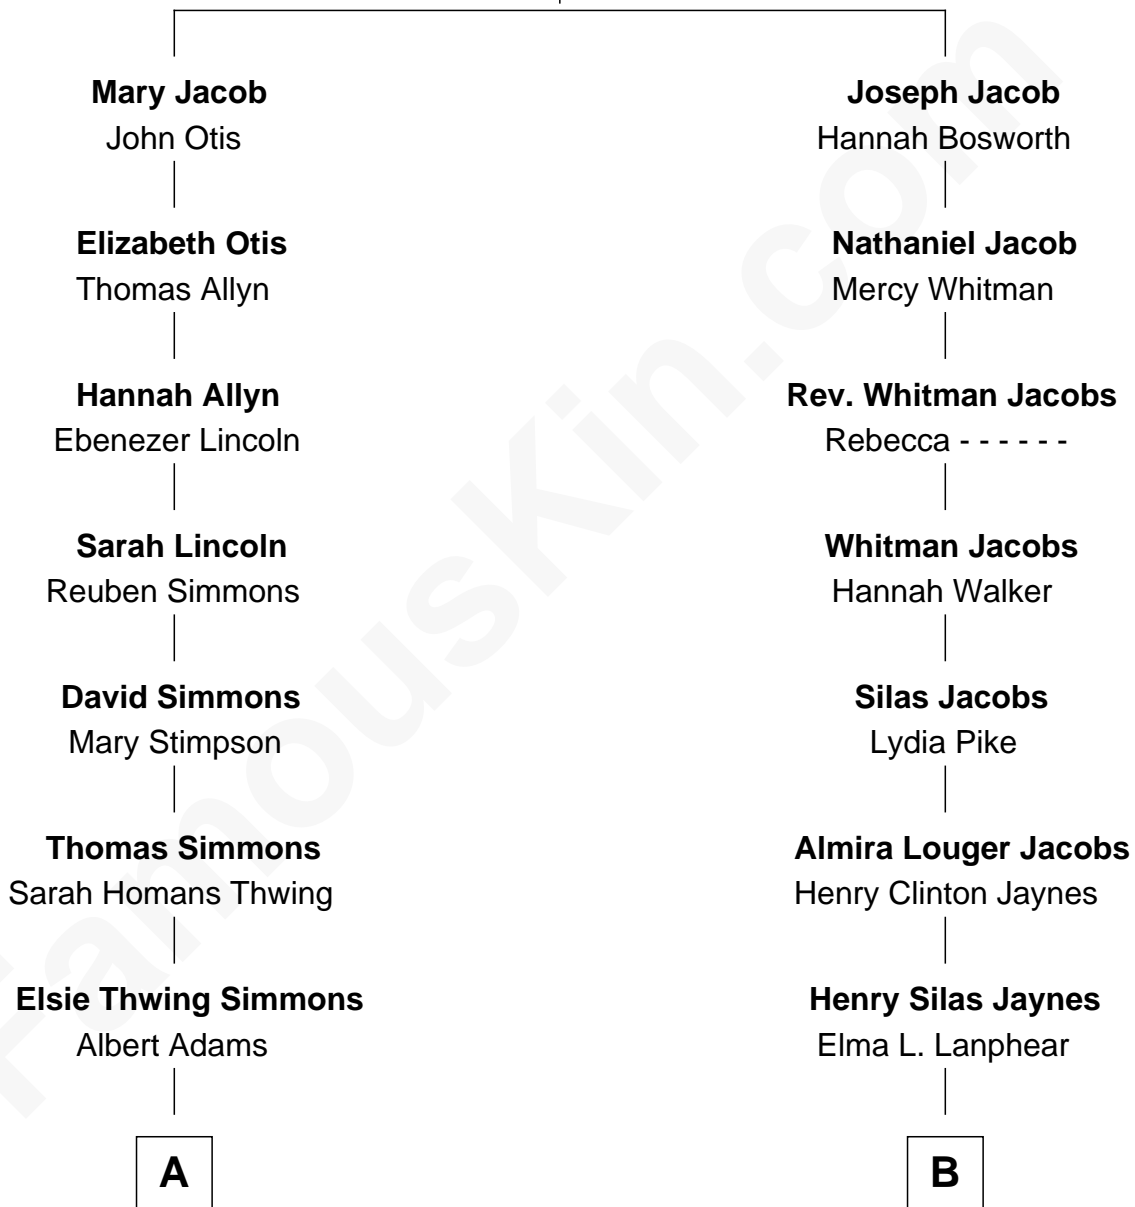

FamousKin.com Relationship Chart of

Pete Seeger

American Folk Singer

8th cousin 1 time removed of

Henry Fonda

Movie Actor

Nicholas Jacob

Mary Gilman

FamousKin.com