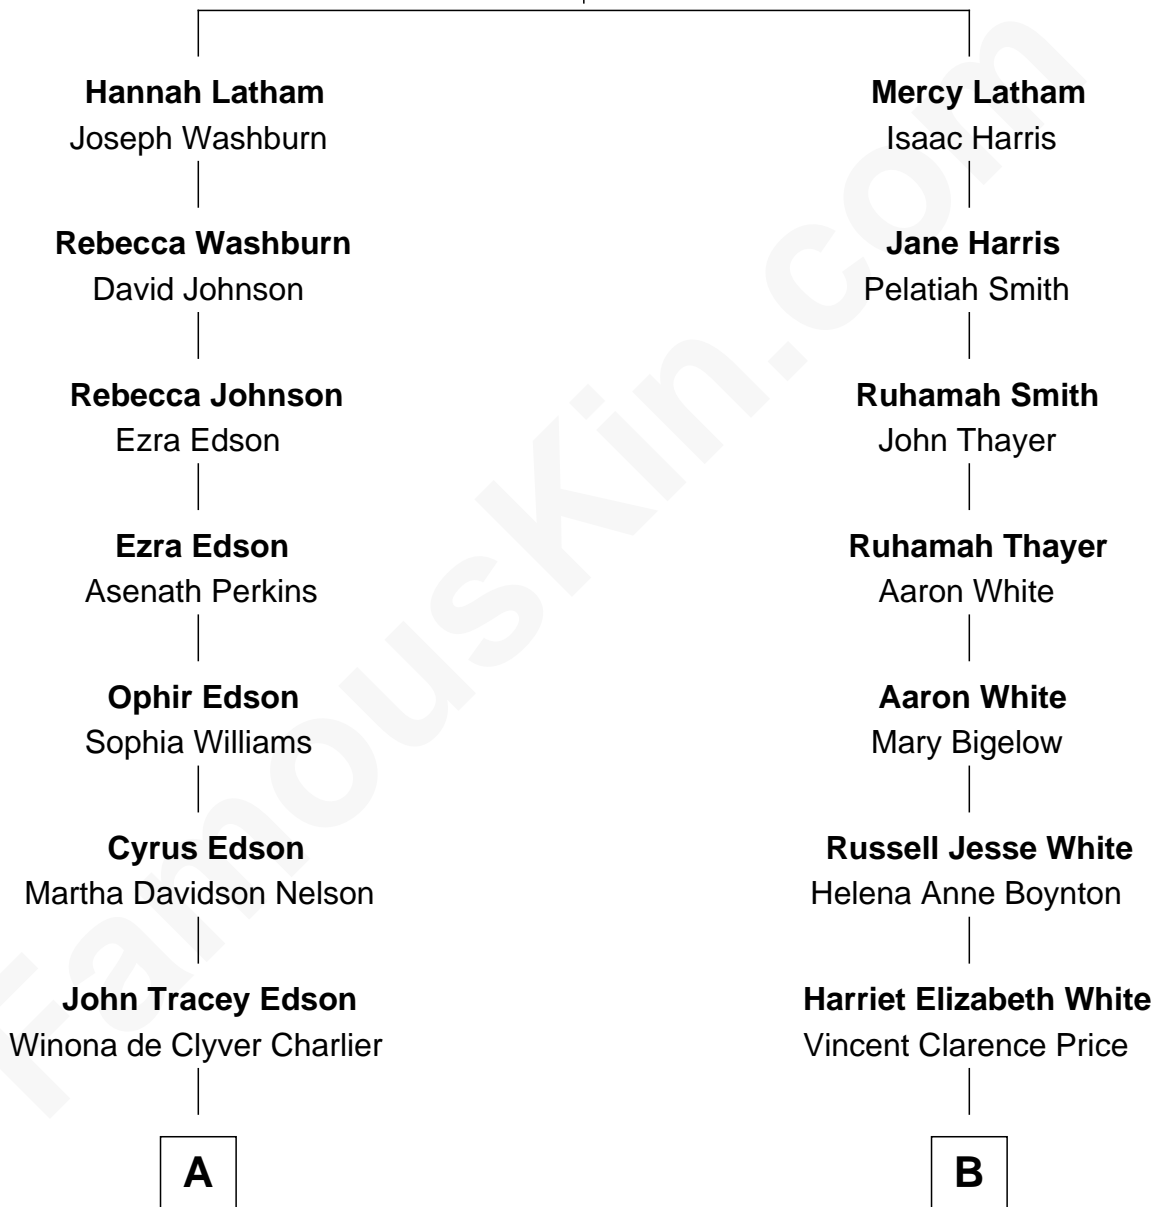

# FamousKin.com Relationship Chart of

**Pete Seeger**

*American Folk Singer*

8th cousin of

**Vincent Price**

*Movie Actor*

**Robert Latham**  
Susanna Winslow

FamousKin.com