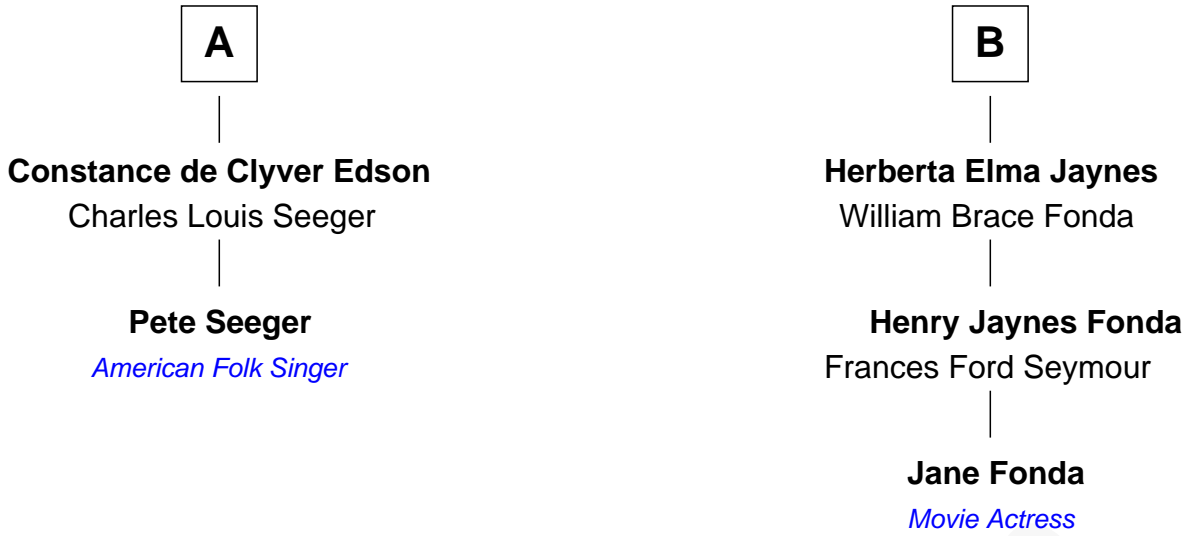

# FamousKin.com Relationship Chart of

**Pete Seeger**

*American Folk Singer*

8th cousin 1 time removed of

**Jane Fonda**

*Movie Actress*

**John Washburn**  
Elizabeth Mitchell

**Joseph Washburn**  
Hannah Latham

**Mary Washburn**  
Samuel Kingsley

**Rebecca Washburn**  
David Johnson

**Sarah Kingsley**  
Josiah Hayward

**Rebecca Johnson**  
Ezra Edson

**Josiah Hayward**  
Mary Dunham

**Ezra Edson**  
Asenath Perkins

**Hepzibah Hayward**  
Rotheus Mitchell

**Ophir Edson**  
Sophia Williams

**Marcus Hayward Mitchell**  
Lois Noyes

**Cyrus Edson**  
Martha Davidson Nelson

**Marie Louise Mitchell**  
Allan Lanphear

**John Tracey Edson**  
Winona de Clyver Charlier

**Elma L. Lanphear**  
Henry Silas Jaynes

**A**

**B**

FamousKin.com