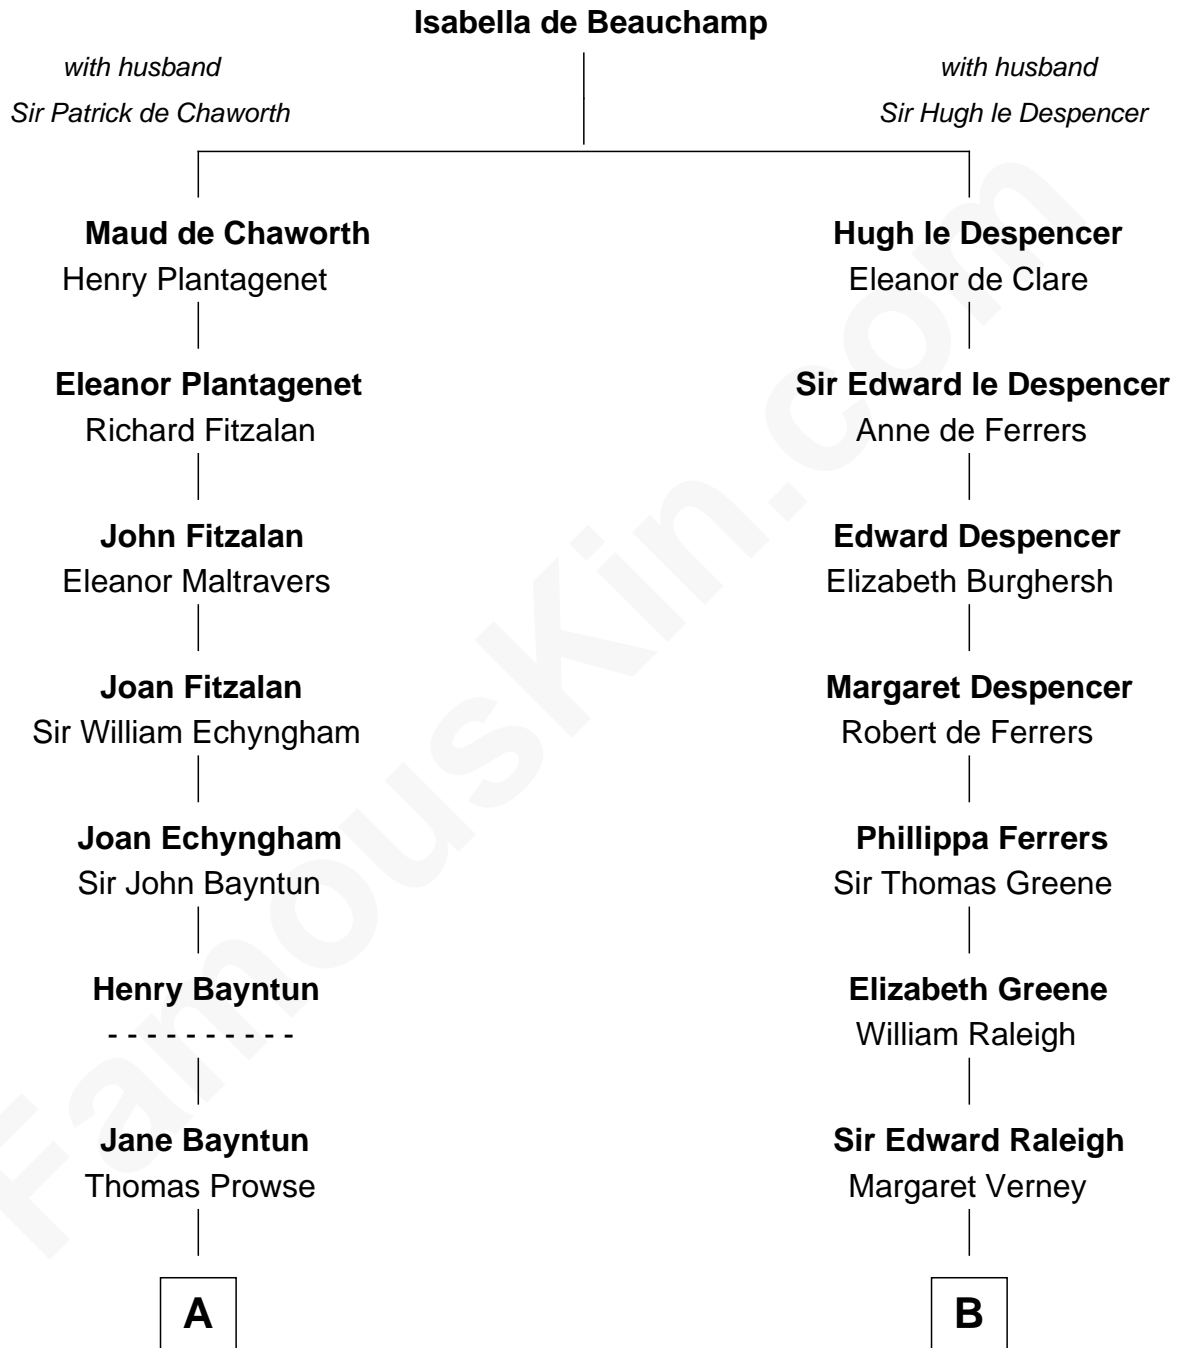

# FamousKin.com Relationship Chart of

**Pete Seeger**

*American Folk Singer*

18th cousin 2 times removed of

**Lucretia (Rudolph) Garfield**

*First Lady of President James Garfield*

FamousKin.com