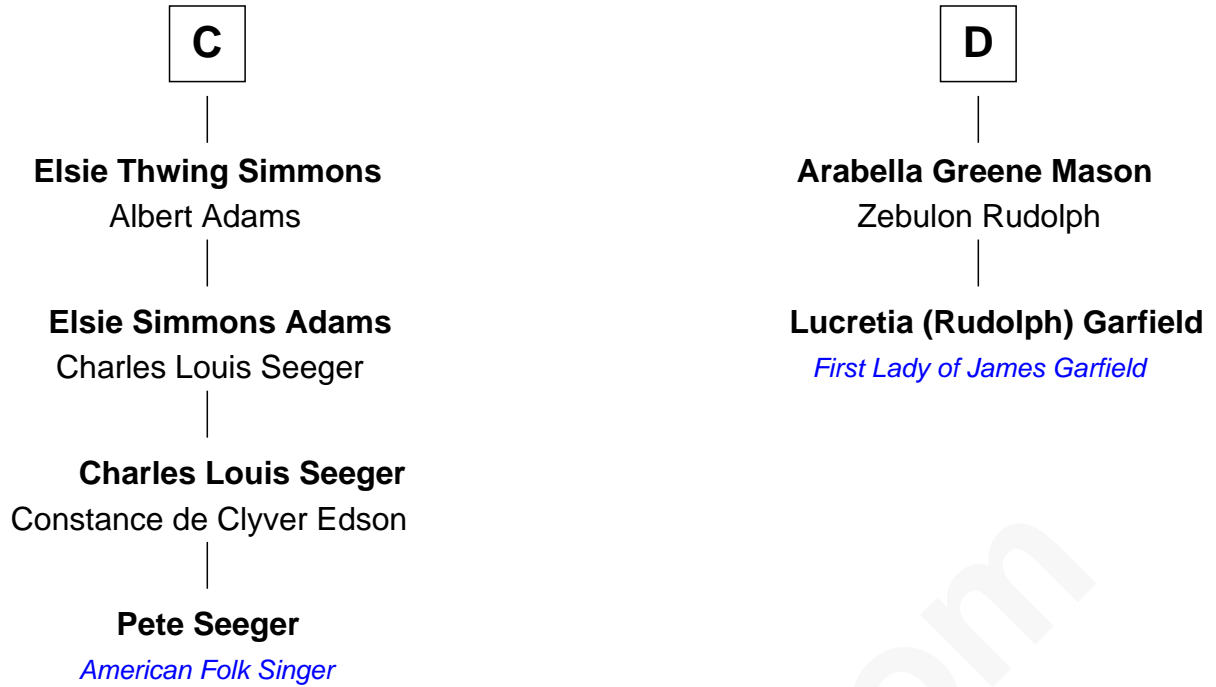

# FamousKin.com Relationship Chart of

**Pete Seeger**

*American Folk Singer*

18th cousin 2 times removed of

**Lucretia (Rudolph) Garfield**

*First Lady of President James Garfield*

FamousKin.com