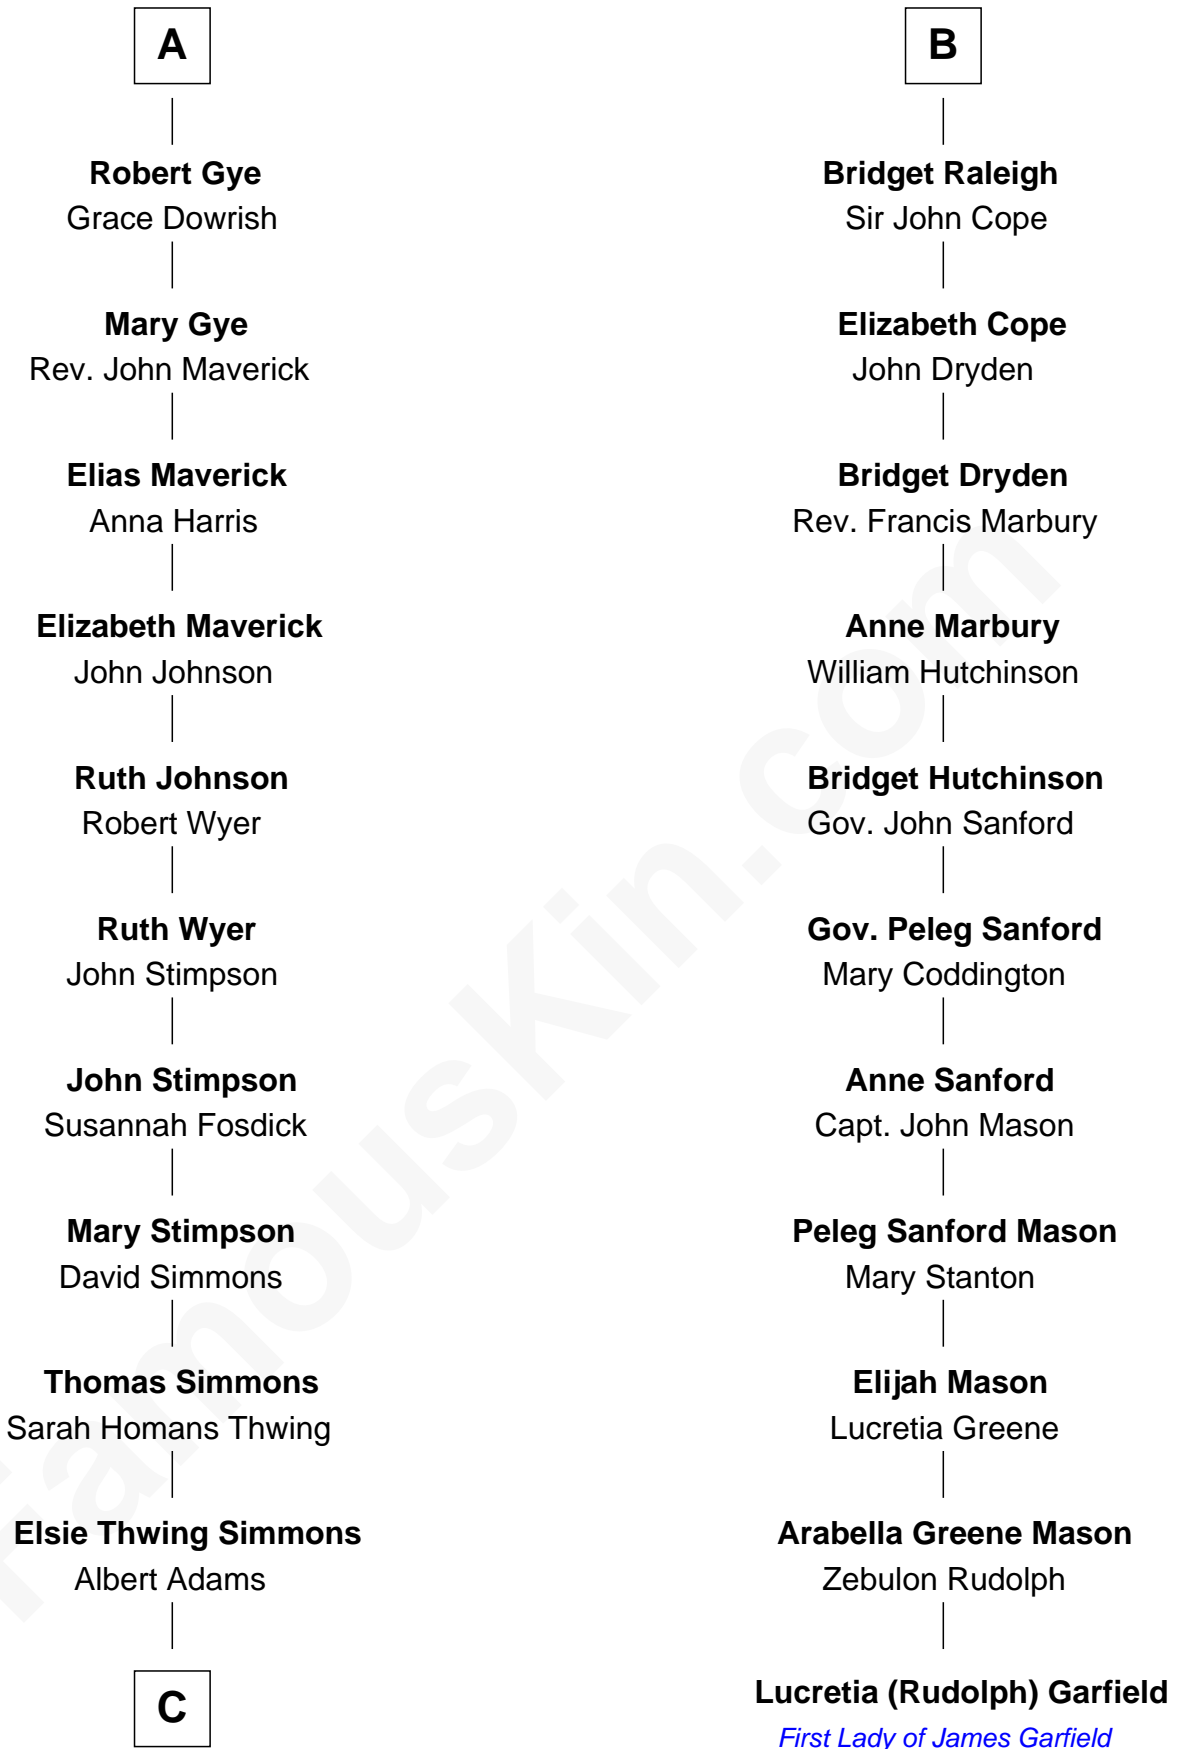

FamousKin.com Relationship Chart of

Pete Seeger

American Folk Singer

17th cousin 2 times removed of

Lucretia (Rudolph) Garfield

First Lady of President James Garfield

Edmund Fitzalan

Alice de Warenne

Richard Fitzalan
Eleanor Plantagenet

John Fitzalan
Eleanor Maltravers

Joan Fitzalan
Sir William Echyngnam

Joan Echyngnam
Sir John Bayntun

Henry Bayntun

Jane Bayntun
Thomas Prowse

Mary Prowse
John Gye

A

Mary Fitzalan
John le Strange

Ankaret le Strange
Sir Richard Talbot

Mary Talbot
Sir Thomas Greene

Sir Thomas Greene
Phillippa Ferrers

Elizabeth Greene
William Raleigh

Sir Edward Raleigh
Margaret Verney

Sir Edward Raleigh
Anne Chamberlayne

B

C

—
Elsie Simmons Adams

Charles Louis Seeger

—
Charles Louis Seeger
Constance de Clyver Edson

—
Pete Seeger
American Folk Singer

FamousKin.com