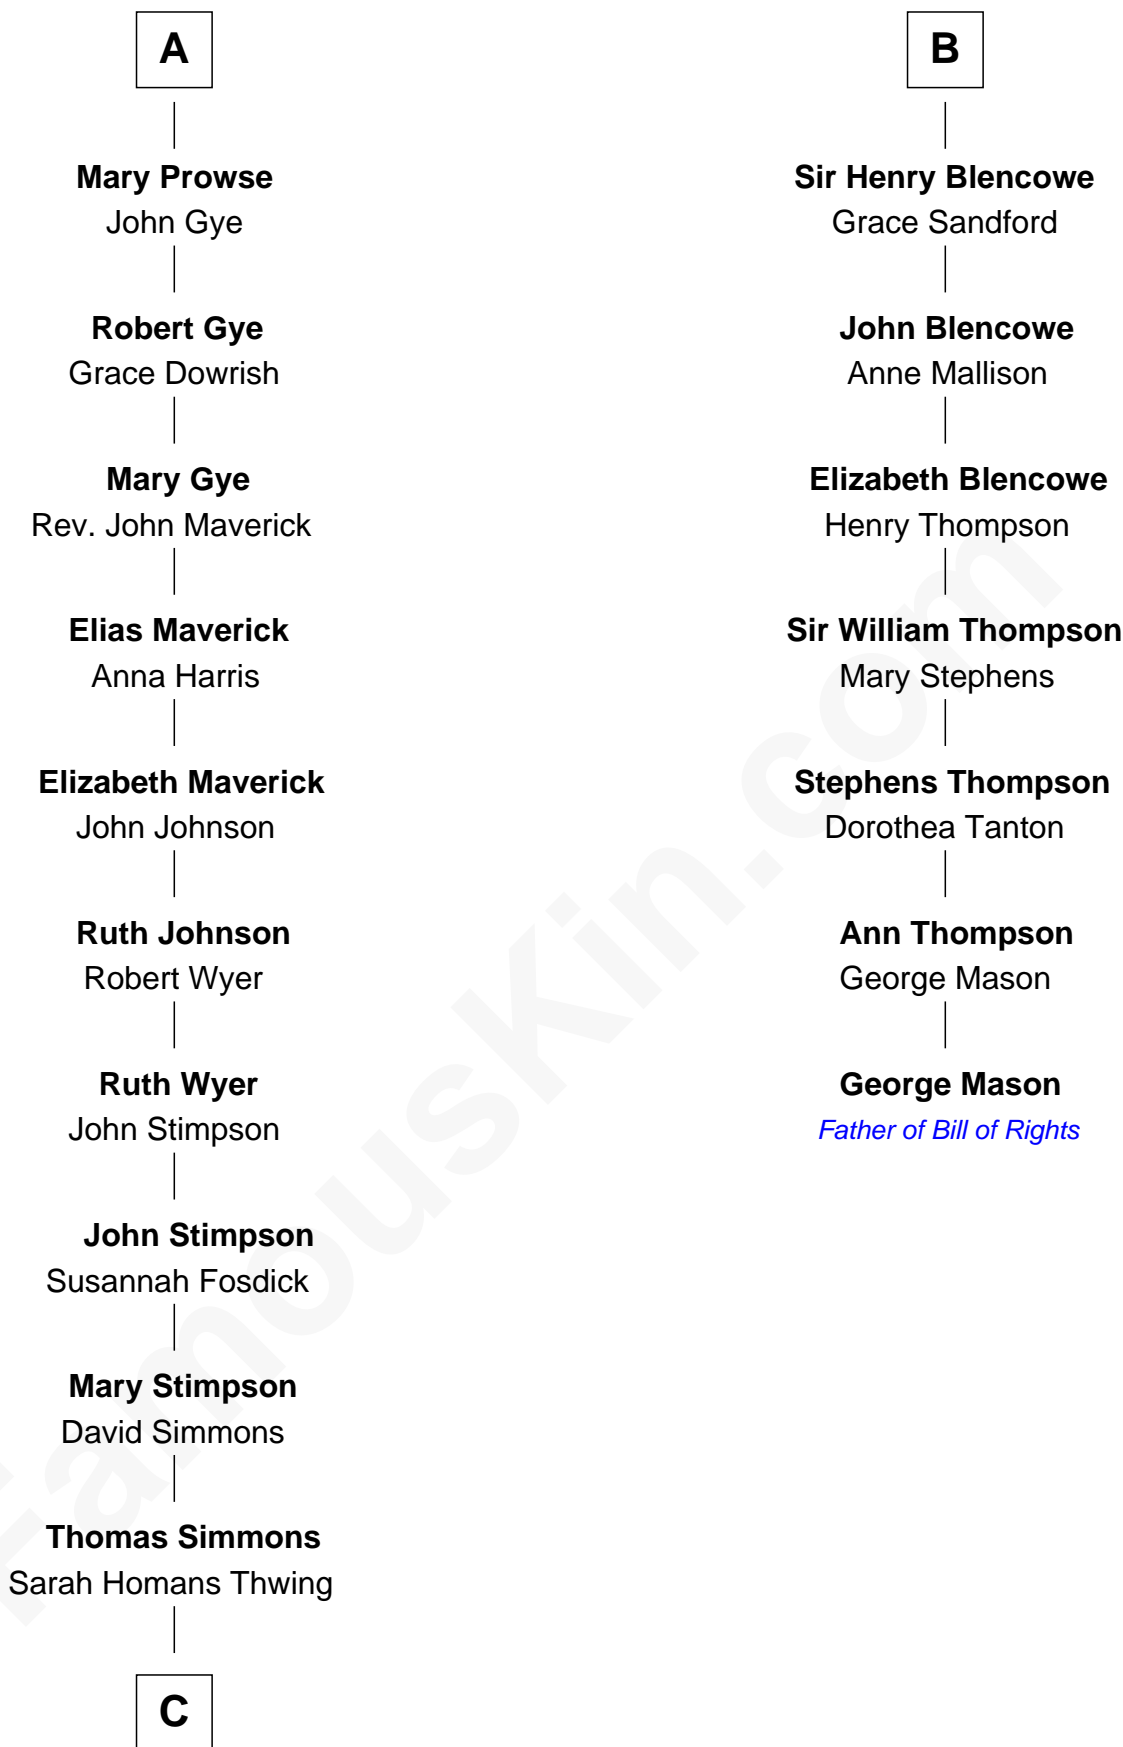

# FamousKin.com Relationship Chart of

**Pete Seeger**

*American Folk Singer*

13th cousin 7 times removed of

**George Mason**

*Father of the U.S. Bill of Rights*

**Sir Maurice de Berkeley**

Eve la Zouche

**Milicent de Berkeley**

John Maltravers

**Sir John Maltravers**

Gwenthin - - - - -

**Eleanor Maltravers**

John Fitzalan

**Joan Fitzalan**

Sir William Echyngam

Katherine de Clyvedon

**Sir John Berkeley**

Elizabeth Betteshorne

**Elizabeth Berkeley**

Sir John Sutton

**Sir Edmund Sutton**

Matilda Clifford

**Thomas Dudley**

Grace Threlkeld

**Winifred Dudley**

Anthony Blencowe

**Richard Blencowe**

Apollonia Tolson

**B**

FamousKin.com