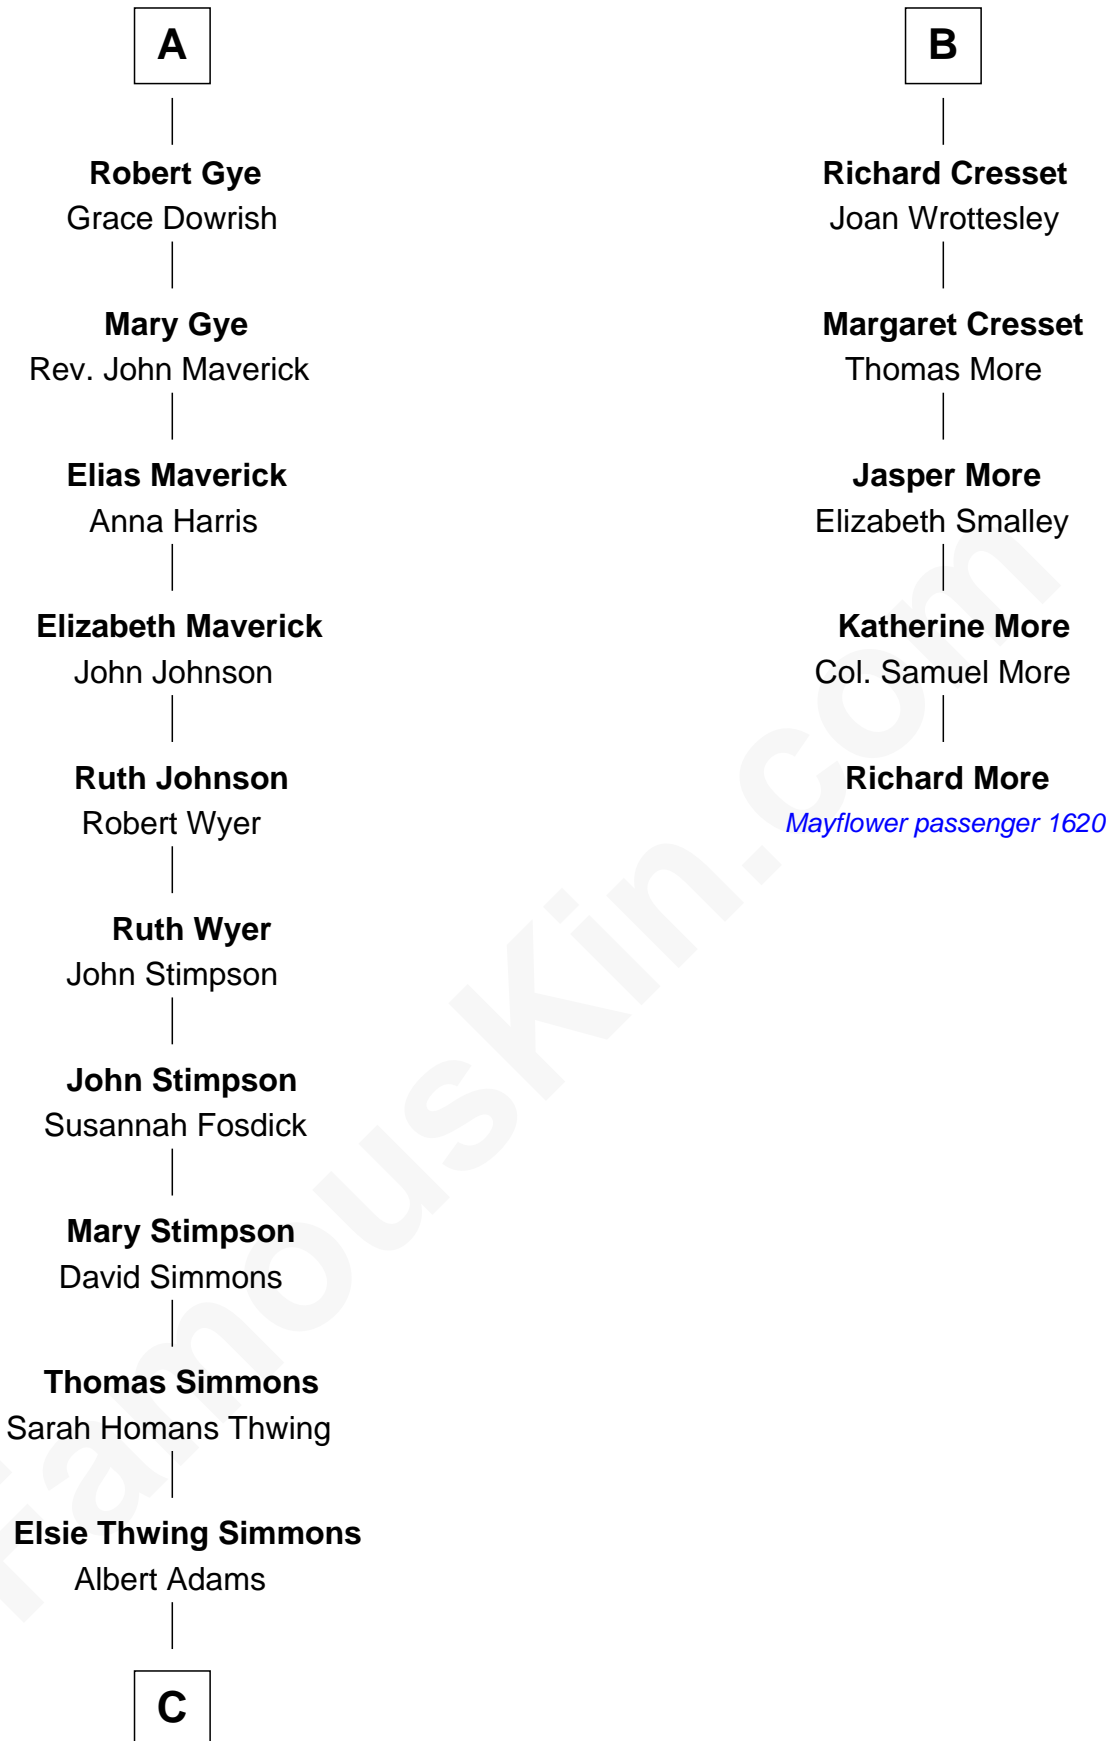

# FamousKin.com Relationship Chart of

**Pete Seeger**

*American Folk Singer*

11th cousin 8 times removed of

**Richard More**

*(c1614 - c1696) Mayflower passenger 1620*

**MAYFLOWER**

**C**

—  
**Elsie Simmons Adams**

Charles Louis Seeger

—  
**Charles Louis Seeger**

Constance de Clyver Edson

—  
**Pete Seeger**

*American Folk Singer*

FamousKin.com