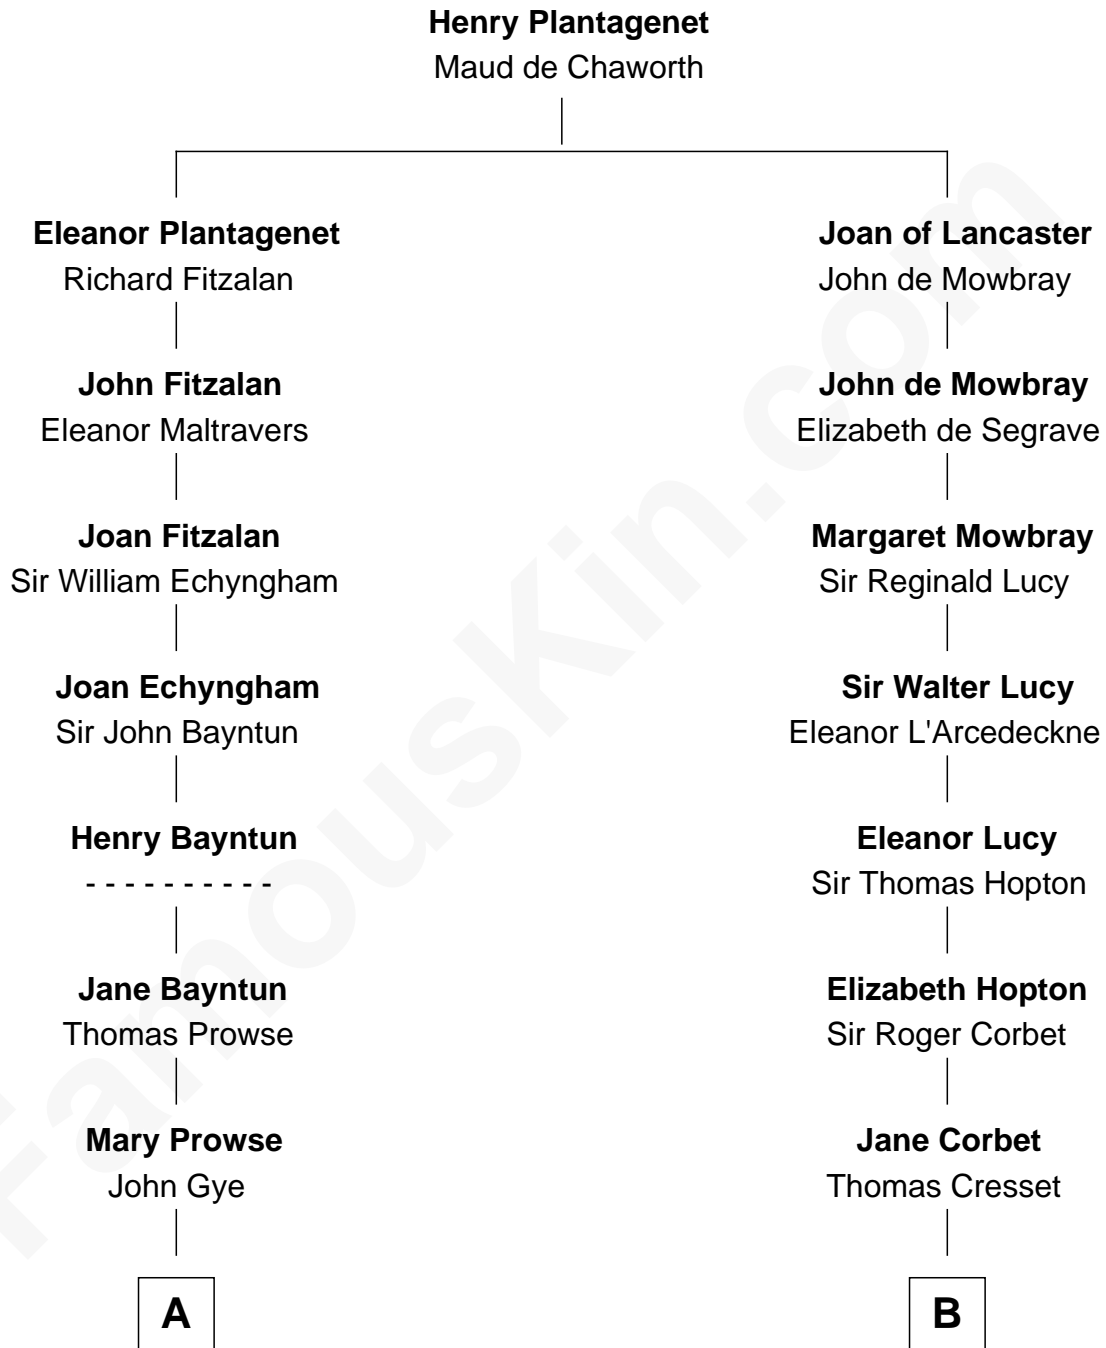

# FamousKin.com Relationship Chart of

**Pete Seeger**

*American Folk Singer*

11th cousin 8 times removed of

**Richard More**

*(c1614 - c1696) Mayflower passenger 1620*

**MAYFLOWER**

**C**

—  
**Elsie Simmons Adams**

Charles Louis Seeger

—  
**Charles Louis Seeger**

Constance de Clyver Edson

—  
**Pete Seeger**

*American Folk Singer*

FamousKin.com