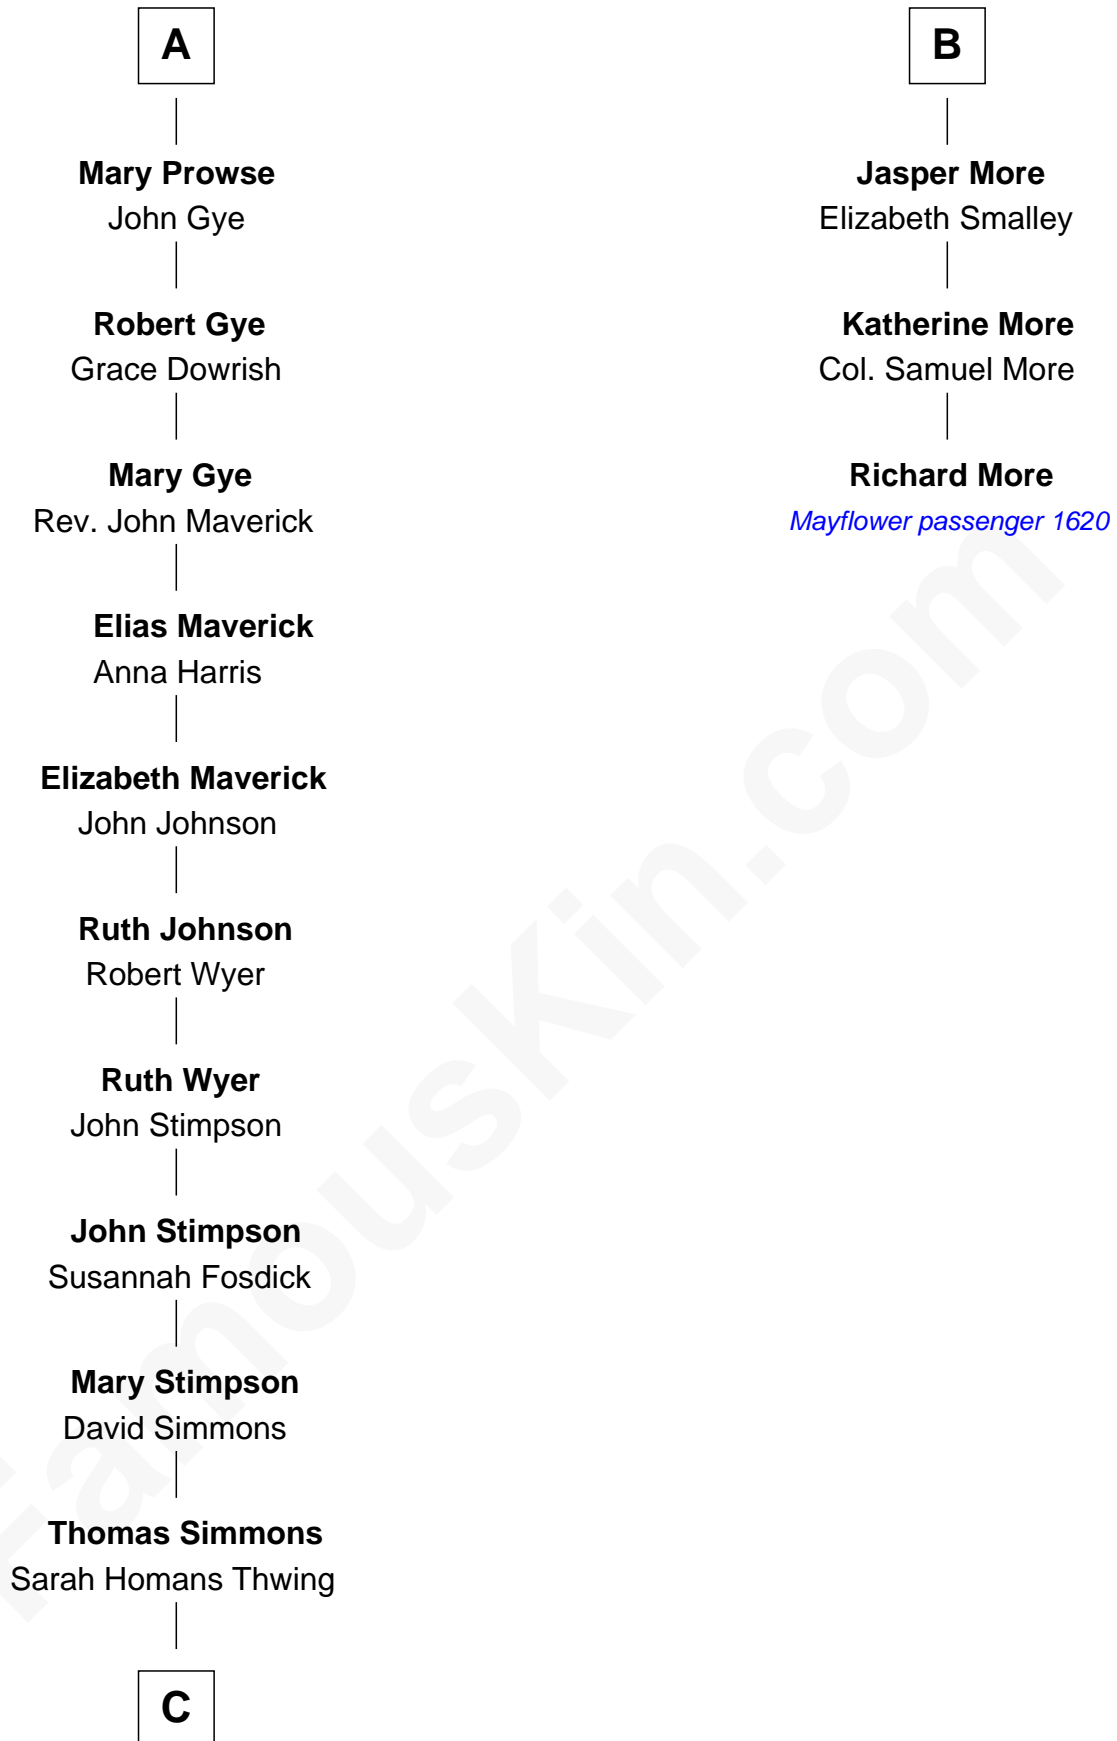

FamousKin.com Relationship Chart of

Pete Seeger

American Folk Singer

9th cousin 11 times removed of

Richard More

(c1614 - c1696) Mayflower passenger 1620

MAYFLOWER

Sir Maurice de Berkeley

Eve la Zouche

Milicent de Berkeley

John Maltravers

Sir John Maltravers

Gwenthin - - - - -

Eleanor Maltravers

John Fitzalan

Joan Fitzalan

Sir William Echyngam

Joan Echyngam

Sir John Bayntun

Henry Bayntun

- - - - -

Jane Bayntun

Thomas Prowse

A

Dorothy Sutton

Richard Wrottesley

Joan Wrottesley

Richard Cresset

Margaret Cresset

Thomas More

B

FamousKin.com