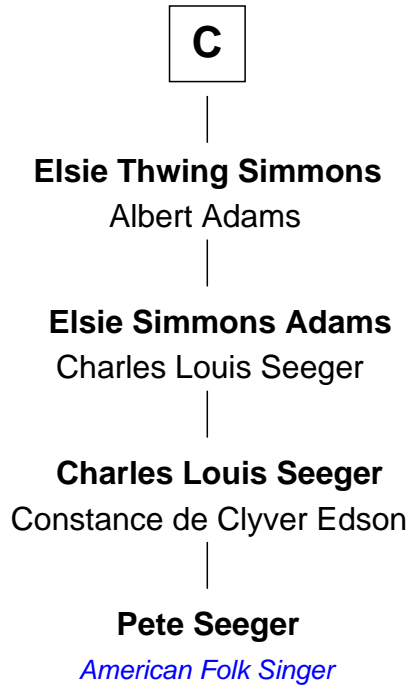

FamousKin.com Relationship Chart of

Pete Seeger

American Folk Singer

9th cousin 11 times removed of

Richard More

(c1614 - c1696) Mayflower passenger 1620

MAYFLOWER

Sir Maurice de Berkeley

Sir William Echyngam

Joan Echyngam

Sir John Bayntun

Henry Bayntun

- - - - -

Jane Bayntun

Thomas Prowse

A

Thomas de Berkeley

Katherine de Clyvedon

Sir John Berkeley

Elizabeth Betteshorne

Elizabeth Berkeley

Sir John Sutton

Sir Edmund Sutton

Matilda Clifford

Dorothy Sutton

Richard Wrottesley

Joan Wrottesley

Richard Cresset

Margaret Cresset

Thomas More

B

FamousKin.com