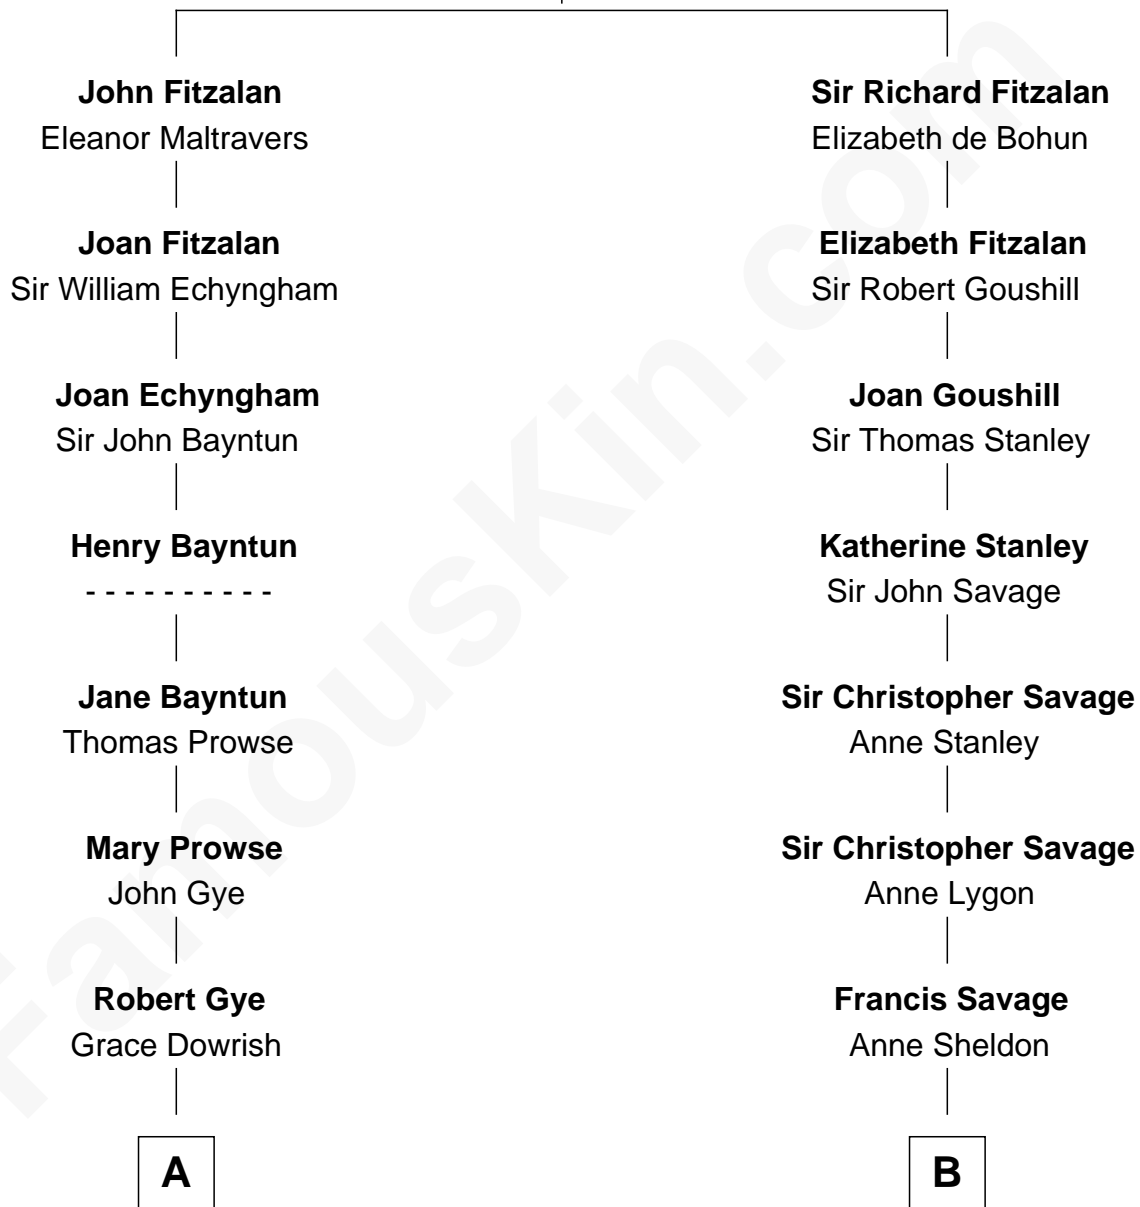

FamousKin.com Relationship Chart of

Pete Seeger

American Folk Singer

18th cousin of

Adlai Stevenson II

31st Governor of Illinois

Richard Fitzalan
Eleanor Plantagenet

C

Charles Louis Seeger
Constance de Clyver Edson

Pete Seeger
American Folk Singer

D

Lewis Green Stevenson
Helen Louise Davis

Adlai Stevenson II
31st Governor of Illinois

FamousKin.com