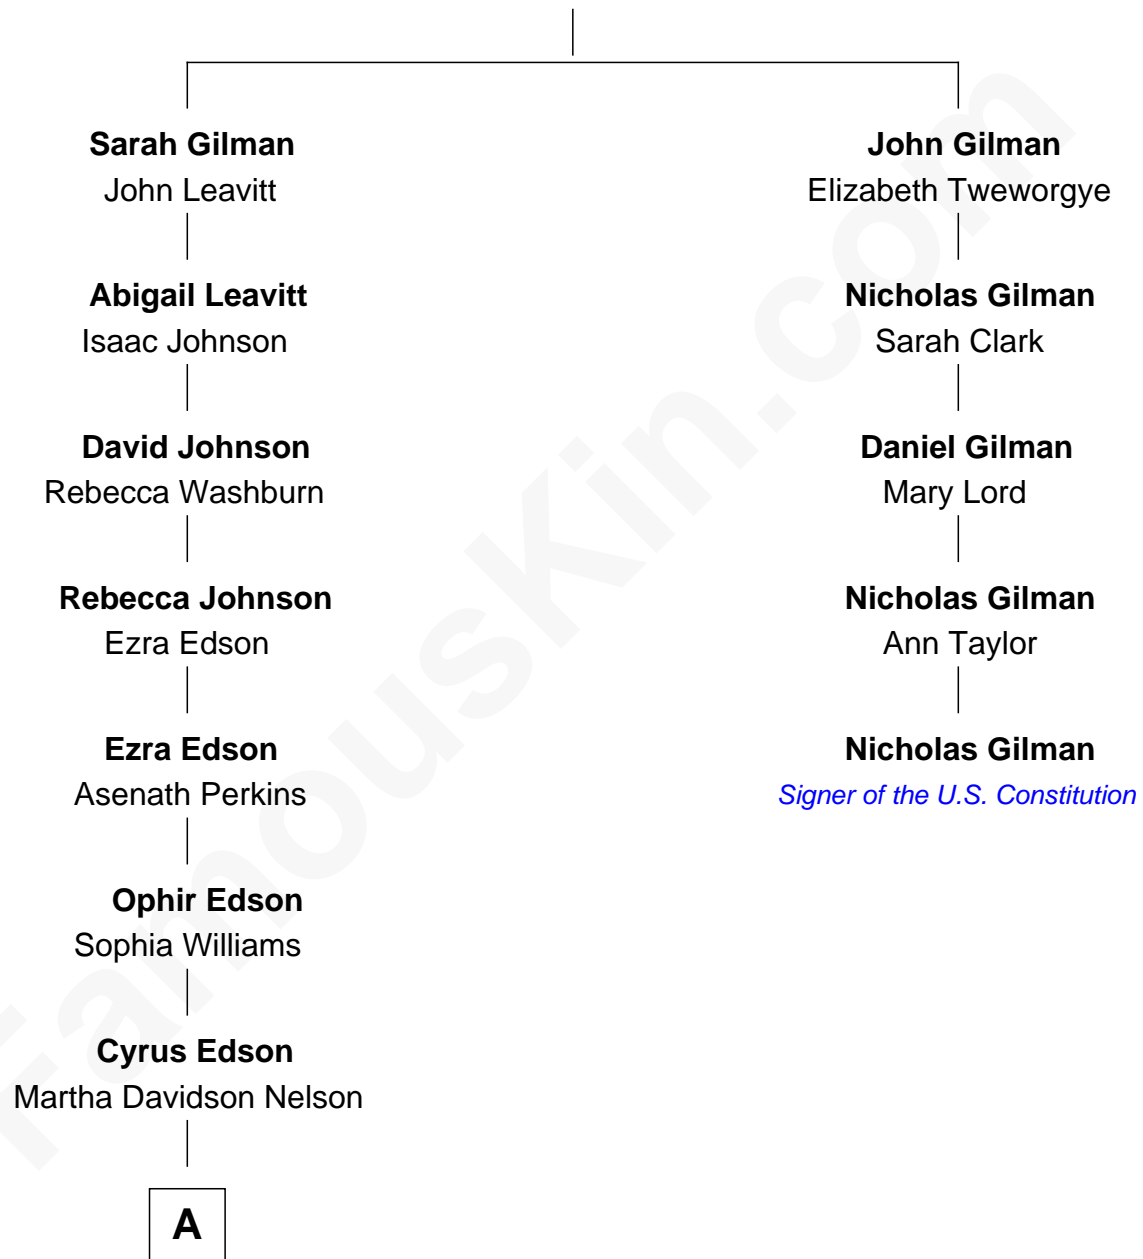

FamousKin.com Relationship Chart of

Pete Seeger

American Folk Singer

4th cousin 5 times removed of

Nicholas Gilman

Signer of the U.S. Constitution

Edward Gilman

Mary Clark

A

—
John Tracey Edson
Winona de Clyver Charlier

—
Constance de Clyver Edson
Charles Louis Seeger

—
Pete Seeger
American Folk Singer

FamousKin.com