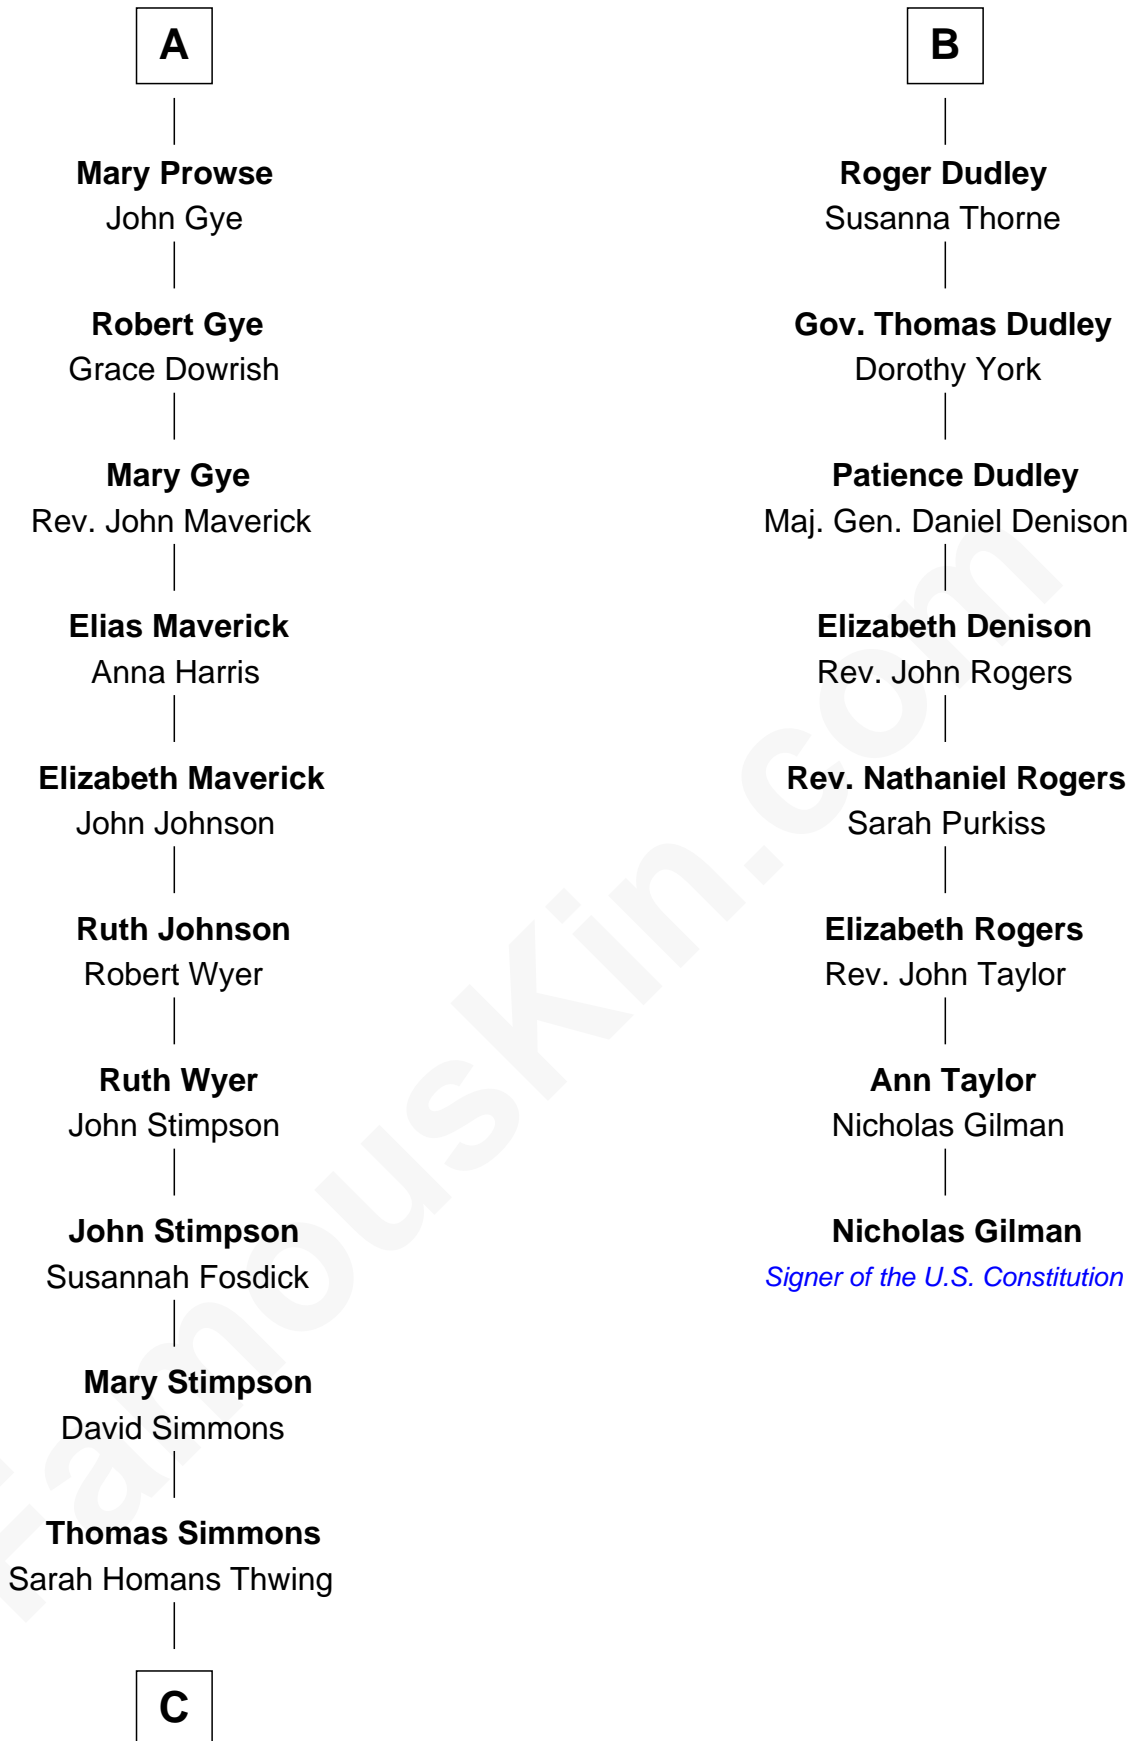

FamousKin.com Relationship Chart of

Pete Seeger

American Folk Singer

14th cousin 6 times removed of

Nicholas Gilman

Signer of the U.S. Constitution

Sir Maurice de Berkeley

Eve la Zouche

Milicent de Berkeley

John Maltravers

Sir John Maltravers

Gwenthin - - - - -

Eleanor Maltravers

John Fitzalan

Joan Fitzalan

Sir William Echyngam

Katherine de Clyvedon

Sir John Berkeley

Elizabeth Betteshorne

Elizabeth Berkeley

Sir John Sutton

Sir Edmund Sutton

Joyce Tiptoft

Sir Edward Sutton

Cecily Willoughby

Sir John Sutton

Cecily Grey

Sir Henry Dudley

- - - - - Ashton

Probable

B

FamousKin.com