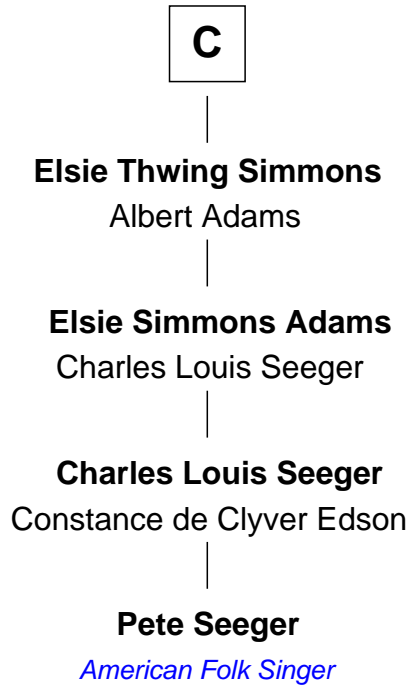

FamousKin.com Relationship Chart of

Pete Seeger

American Folk Singer

14th cousin 6 times removed of

Nicholas Gilman

Signer of the U.S. Constitution

Sir Maurice de Berkeley

Eve la Zouche

Milicent de Berkeley

John Maltravers

Sir John Maltravers

Gwenthin - - - - -

Eleanor Maltravers

John Fitzalan

Joan Fitzalan

Sir William Echyngam

Katherine de Clyvedon

Sir John Berkeley

Elizabeth Betteshorne

Elizabeth Berkeley

Sir John Sutton

Sir Edmund Sutton

Joyce Tiptoft

Sir Edward Sutton

Cecily Willoughby

Sir John Sutton

Cecily Grey

Sir Henry Dudley

- - - - - Ashton

Probable

B

FamousKin.com