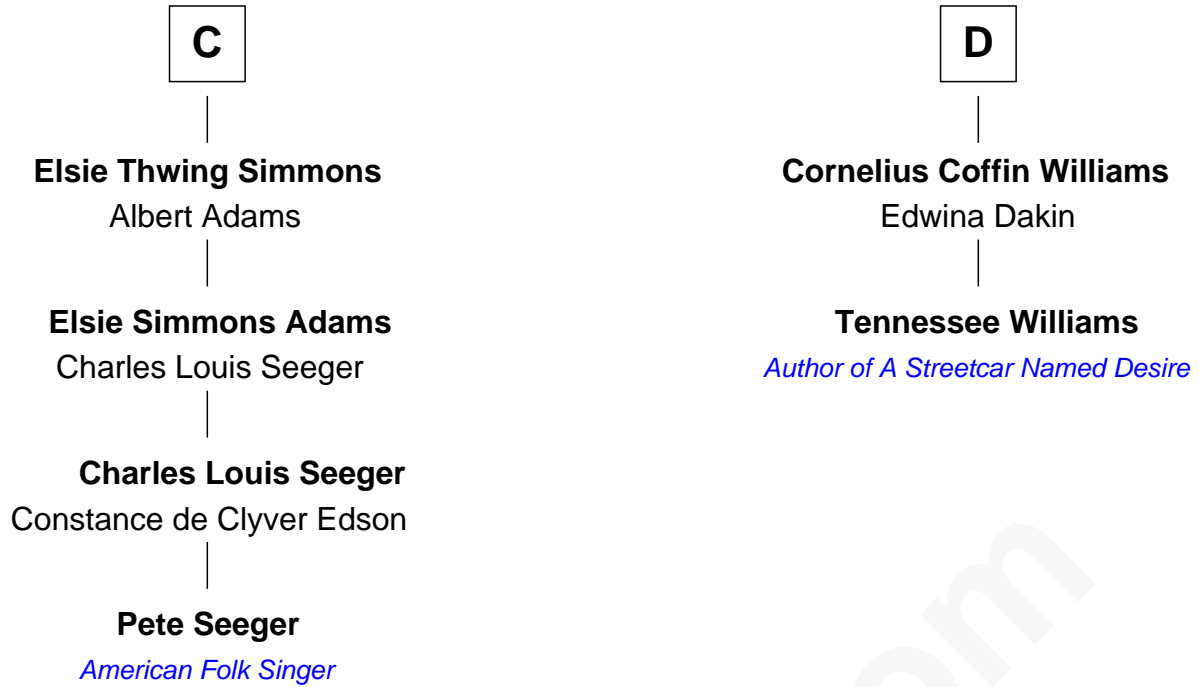

FamousKin.com Relationship Chart of

Pete Seeger

American Folk Singer

18th cousin 2 times removed of

Tennessee Williams

Author of A Streetcar Named Desire

Sir Maurice de Berkeley

Eve la Zouche

Katherine de Clyvedon

Sir John Berkeley

Elizabeth Betteshorne

Elizabeth Berkeley

Sir John Sutton

Sir Edmund Sutton

Joyce Tiptoft

Sir Edward Sutton

Cecily Willoughby

Sir John Sutton

Cecily Grey

Sir Henry Dudley

- - - - - Ashton

Probable

B

FamousKin.com