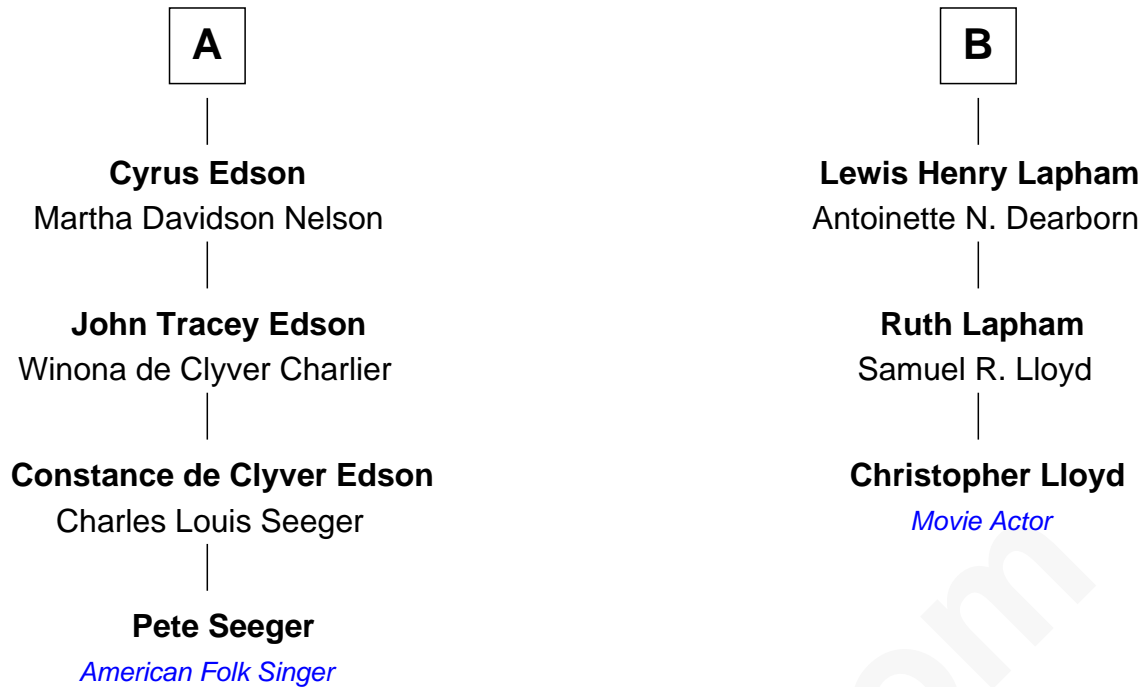

FamousKin.com Relationship Chart of

Pete Seeger

American Folk Singer

9th cousin 1 time removed of

Christopher Lloyd

Movie Actor

Thomas Mitchell

Maria Tromdin

Stephen Rogers

Ruth Rogers

John Vail

Samantha Vail

Henry Griffith Lapham

B

Christopher Lloyd photo by [Alex Archambault](#) [\(CC BY 2.0\)](#)