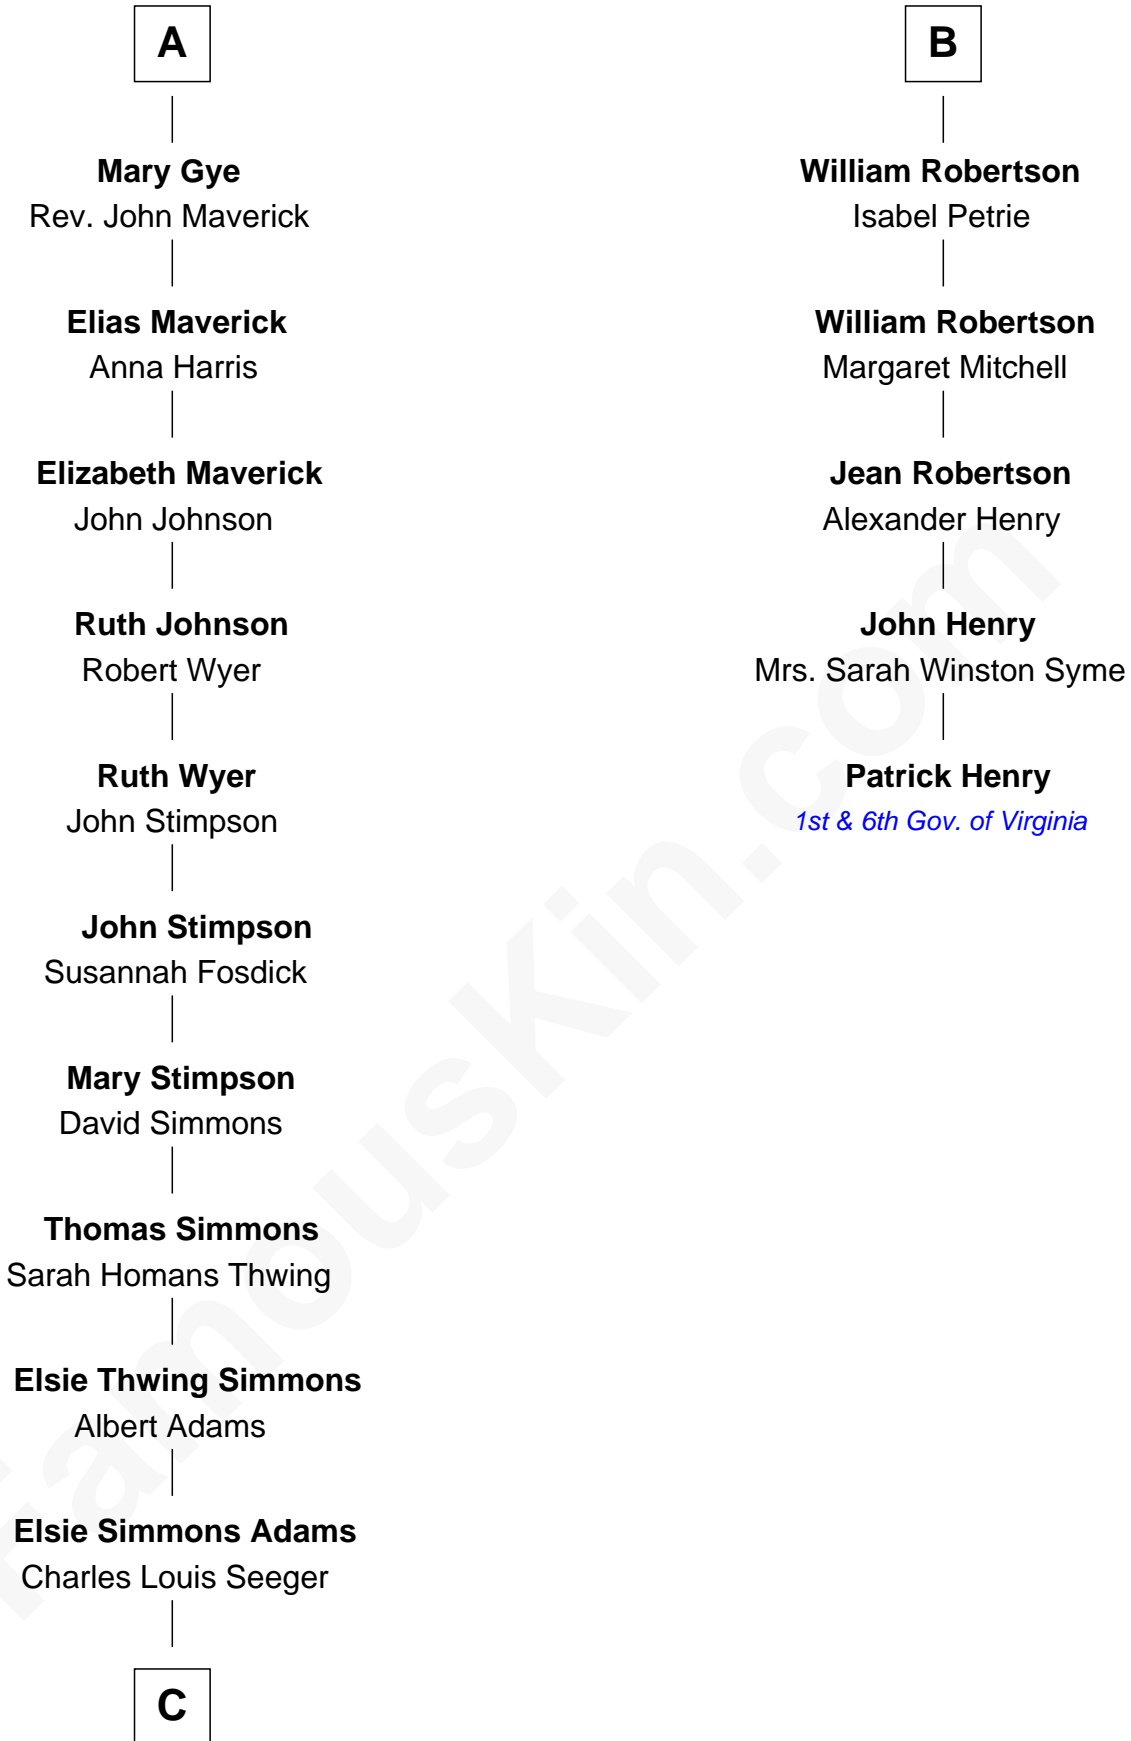

FamousKin.com Relationship Chart of

Pete Seeger

American Folk Singer

11th cousin 7 times removed of

Patrick Henry

1st and 6th Governor of Virginia

Richard Fitzalan
Eleanor Plantagenet

John Fitzalan
Eleanor Maltravers

Alice Fitzalan
Sir Thomas de Holand

Joan Fitzalan
Sir William Echyngnam

Margaret de Holand
Sir John Beaufort

Joan Echyngnam
Sir John Bayntun

Joan Beaufort
Sir James Stewart

Henry Bayntun

John Stewart
Eleanor Sinclair

Jane Bayntun
Thomas Prowse

Elizabeth Stewart
Alexander Robertson

Mary Prowse
John Gye

John Robertson
Margaret Crichton

Robert Gye
Grace Dowrish

David Robertson
----- Innes

A

B

C

—
Charles Louis Seeger
Constance de Clyver Edson

—
Pete Seeger
American Folk Singer

FamousKin.com