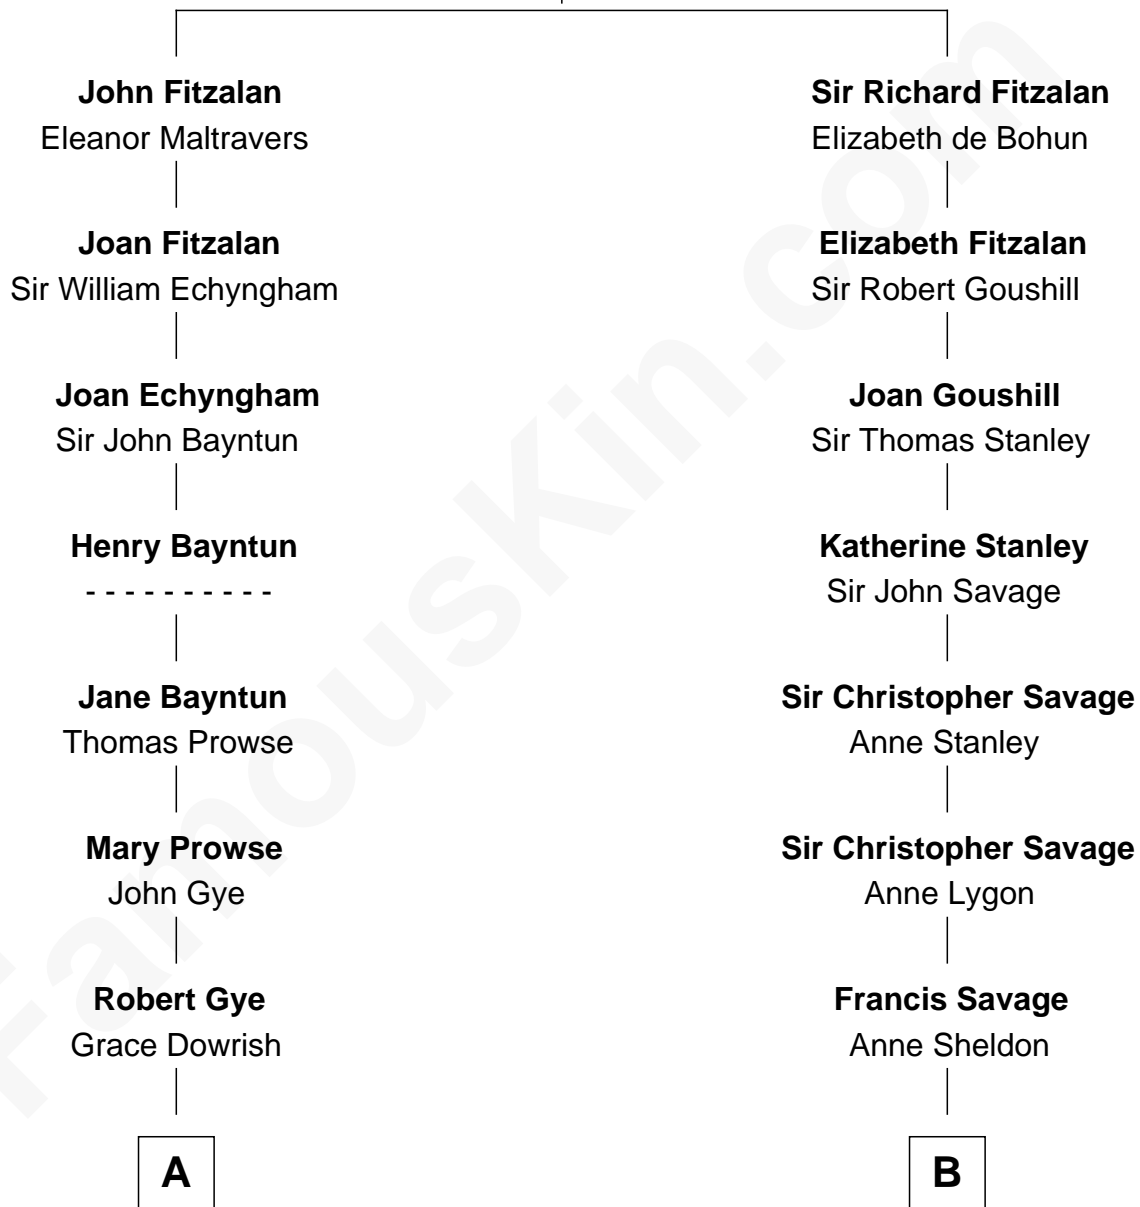

# FamousKin.com Relationship Chart of

**Pete Seeger**

*American Folk Singer*

18th cousin of

**Randolph Scott**

*Movie Actor*

**Richard Fitzalan**  
Eleanor Plantagenet

FamousKin.com