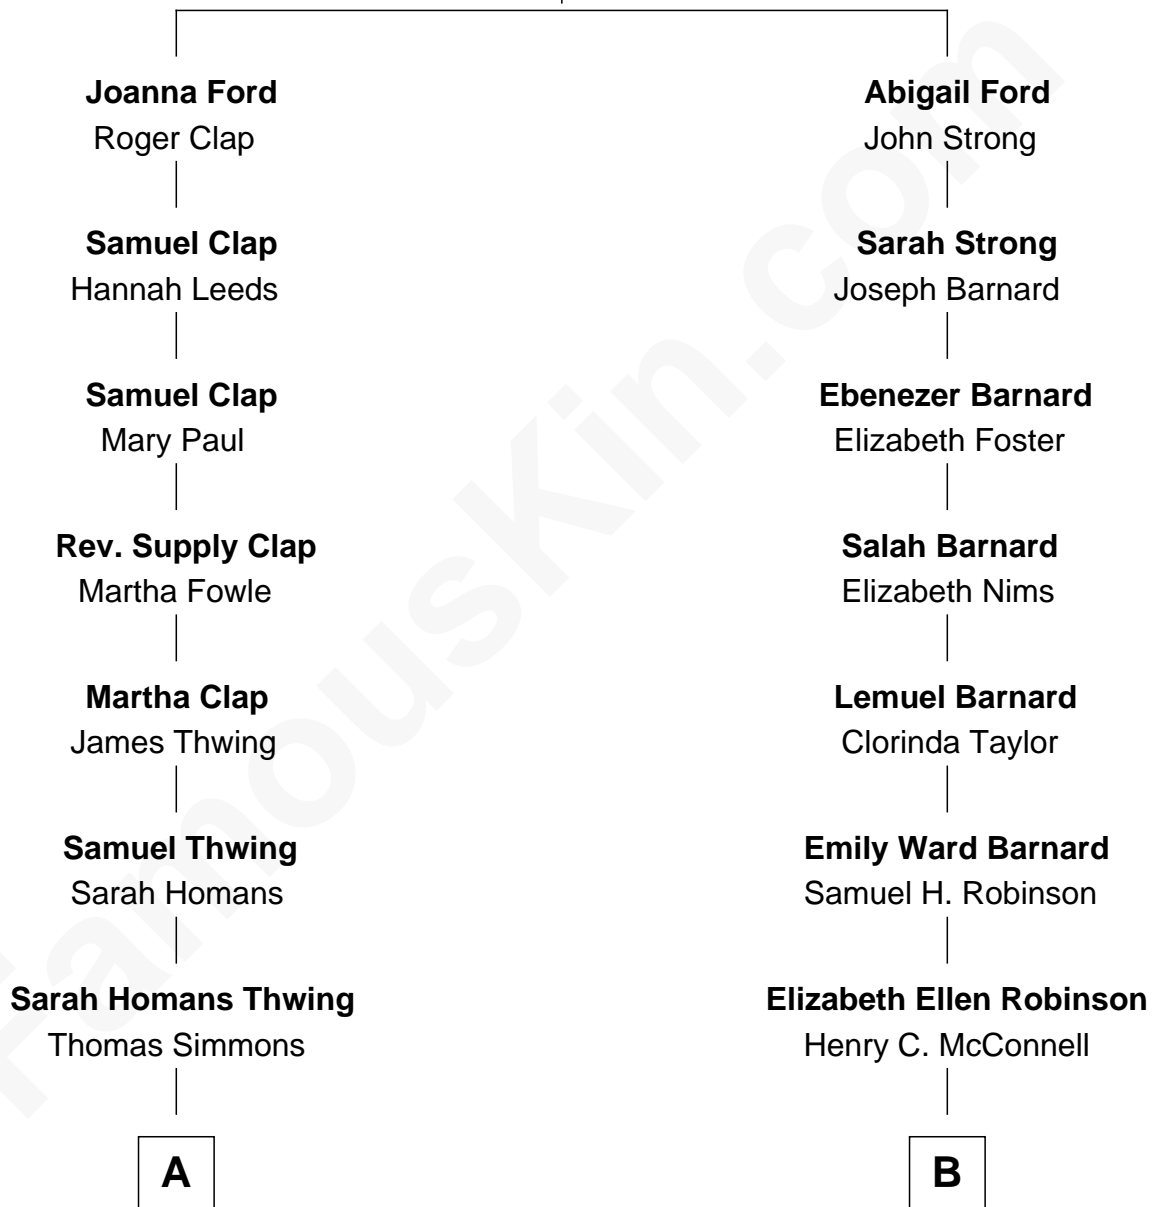

# FamousKin.com Relationship Chart of

**Pete Seeger**

*American Folk Singer*

8th cousin 2 times removed of

**Lillian Gish**

*Stage, TV and Movie Actress*

**Thomas Ford**  
Elizabeth Charde

FamousKin.com