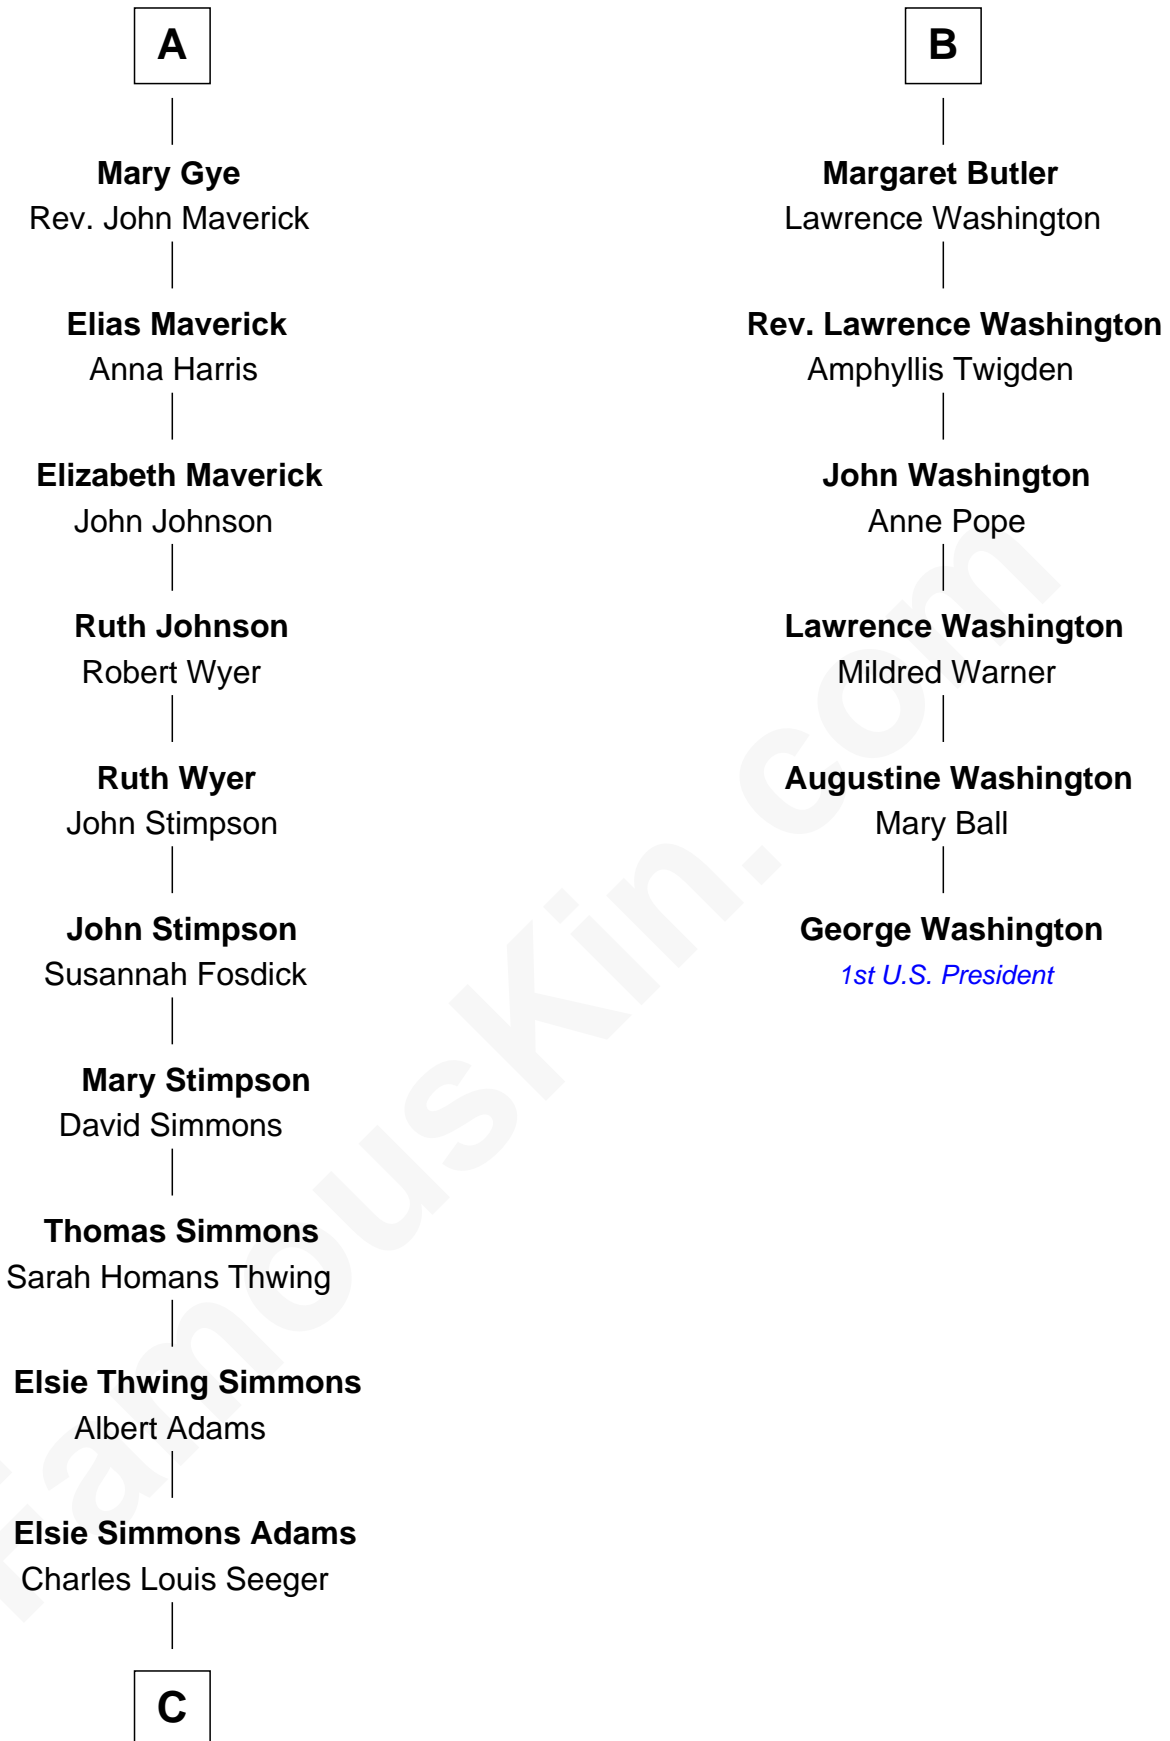

FamousKin.com Relationship Chart of

Pete Seeger

American Folk Singer

12th cousin 6 times removed of

George Washington

1st U.S. President

Richard Fitzalan
Eleanor Plantagenet

C

Charles Louis Seeger
Constance de Clyver Edson

Pete Seeger
American Folk Singer

FamousKin.com